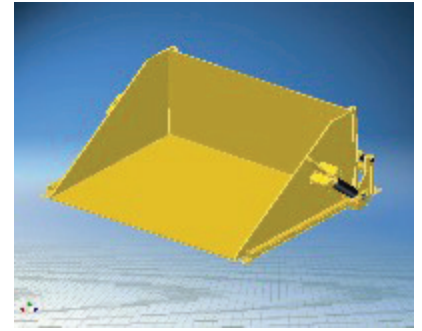

TFLT - Titan Floor Level Tilter / Zero Tilt

The Titan Floor Level Tilter (TFLT) includes heavy duty hydraulic cylinders for optimum product performance. With a lowered height of 1/2" to a fully raised height of 45 degrees, the TFLT is a premier tilter in its class.

Model	Capacity	Platform Size	Lowered Height	Raised Height	Motor
TFLT20-4848	2000	48x48	1/2"	45 Degree	1
TFLT40-4848	4000	48x48	1/2"	45 Degree	1
TFLT60-4848	6000	48x48	1/2"	45 Degree	1
TFLT80-4848	8000	48x48	1/2"	45 Degree	3