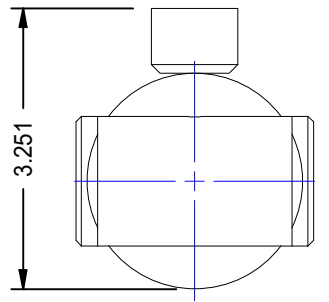

1.188

SECTION A-A

Ø1.250

Ø2.000

STROKE: 24.000

2.375

Ø1.000

3.251

A

A

B

B

MODEL NUMBER:		PROJECT/CUSTOMER INFO:		DSGND:	DATE: 2011-12-05
 <b>TITAN WORLDWIDE INC.</b> <small>21 rue 1875          Clear Fall in regards to date of power. One that stands out for greatness of achievement!</small> PHONE: 807-474-5337 FAX: 807-623-5692 EMAIL: info@titanworldwide.com WEB: www.titanworldwide.com 701 MONTREAL STREET THUNDER BAY, ON P7E 3P-2 CANADA TEL: 807-474-5337 FAX: 807-623-5692 www.titanworldwide.com		CAPACITY:		WEIGHT: N/A	
		SHEET: A SHEET: 10 OF 16 FILENAME: TTN20TBXX.idw		TITLE: TTN20TB24	
DRAWING No:				REVISION:	