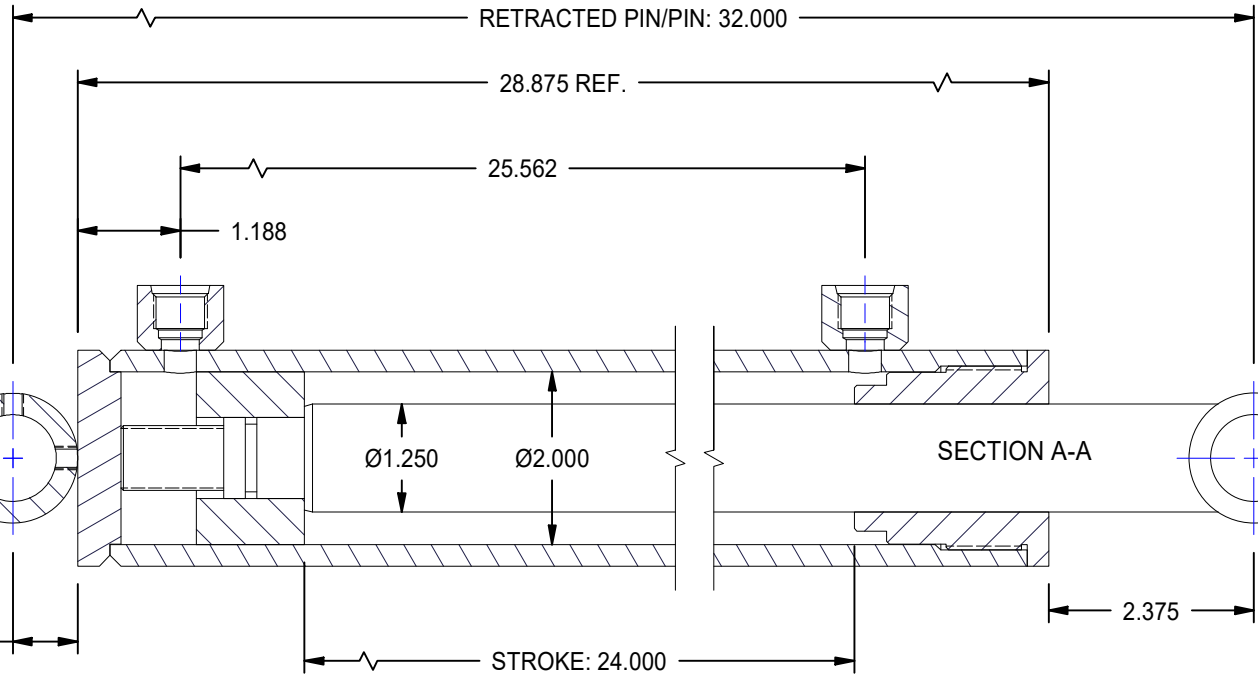

1

2

2X #6 SAE PORTS

33.500 O/A

Ø2.500

RETRACTED PIN/PIN: 32.000

28.875 REF.

25.562

1.188

SECTION A-A

Ø1.250

Ø2.000

STROKE: 24.000

2.375

Ø1.000

3.251

A

A

B

B

MODEL NUMBER:		PROJECT/CUSTOMER INFO:		DSGND:	DATE: 2011-12-05
 <b>TITAN WORLDWIDE INC.</b> <small>21 rue 1875          Clear Fall in regards to date of power. One that stands out for greatness of achievement!</small> PHONE: 807-474-5337 FAX: 807-623-5692 EMAIL: info@titanworldwide.com WEB: www.titanworldwide.com 701 MONTREAL STREET THUNDER BAY, ON P7E 3P-2 CANADA TEL: 807-474-5337 FAX: 807-623-5692 www.titanworldwide.com		CAPACITY:		WEIGHT: N/A	
		SHEET: A SHEET: 10 OF 16 FILENAME: TTN20TBXX.idw		TITLE: TTN20TB24	
DRAWING No:				REVISION:	

DATE	INTL	DESCRIPTION	REV

1

2