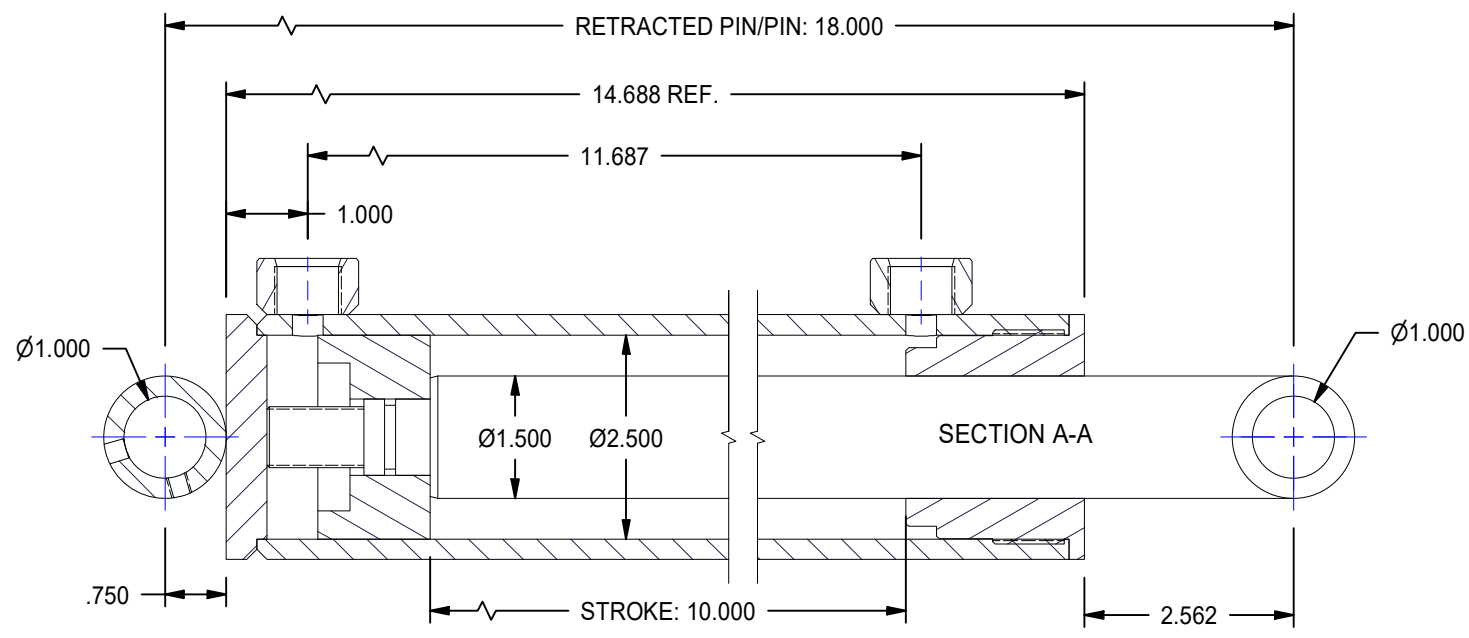

1

2

MODEL NUMBER:		PROJECT/CUSTOMER INFO:		DSGND:	DATE: 2018-06-12
 TITAN WORLDWIDE INC. <small>31 rue 1875 S. Clear Fall or please, in case of power. One that stands out for greatness of achievement!</small>		ENGINEER:		CAPACITY:	
		WEIGHT: N/A		FILENAME: TTN25TBXX.idw	
SHEET SIZE: A	SHEET: 4 OF 16	TITLE: TTN25TB10			
DRAWING No:					REVISION:

DATE	INTL	DESCRIPTION	REV

1

2