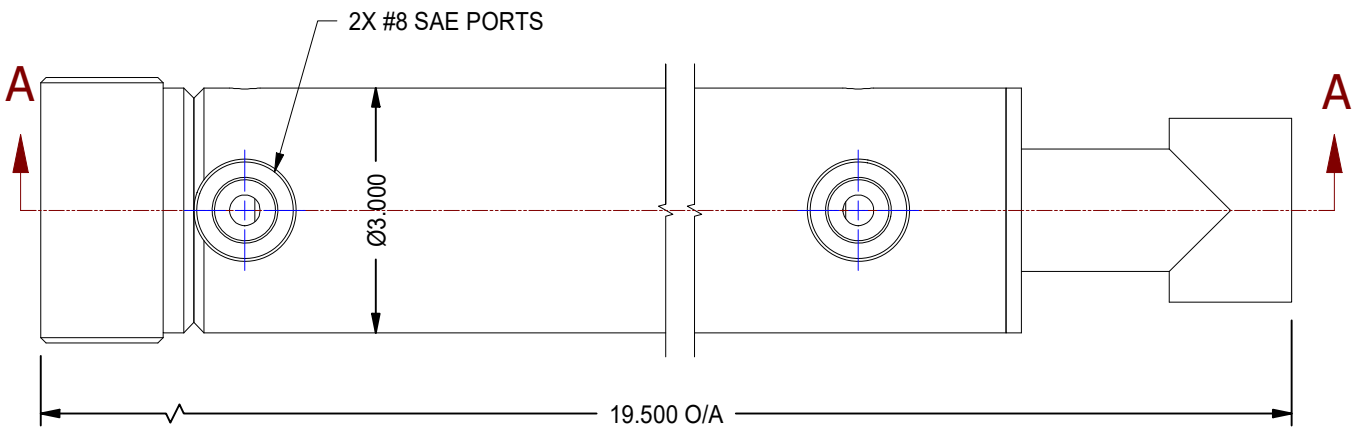

1

2

MODEL NUMBER:		PROJECT/CUSTOMER INFO:		DSGND:	DATE: 2018-06-12
 TITAN WORLDWIDE INC. <small>31 rue 1875 S. Clear Fall or please, in case of power. One that stands out for greatness of achievement!</small>		ENGINEER:		CAPACITY:	
		WEIGHT: N/A		FILENAME: TTN25TBXX.idw	
SHEET SIZE: A	SHEET: 4 OF 16	TITLE: TTN25TB10			
DRAWING No:					REVISION:

DATE	INTL	DESCRIPTION	REV

1

2