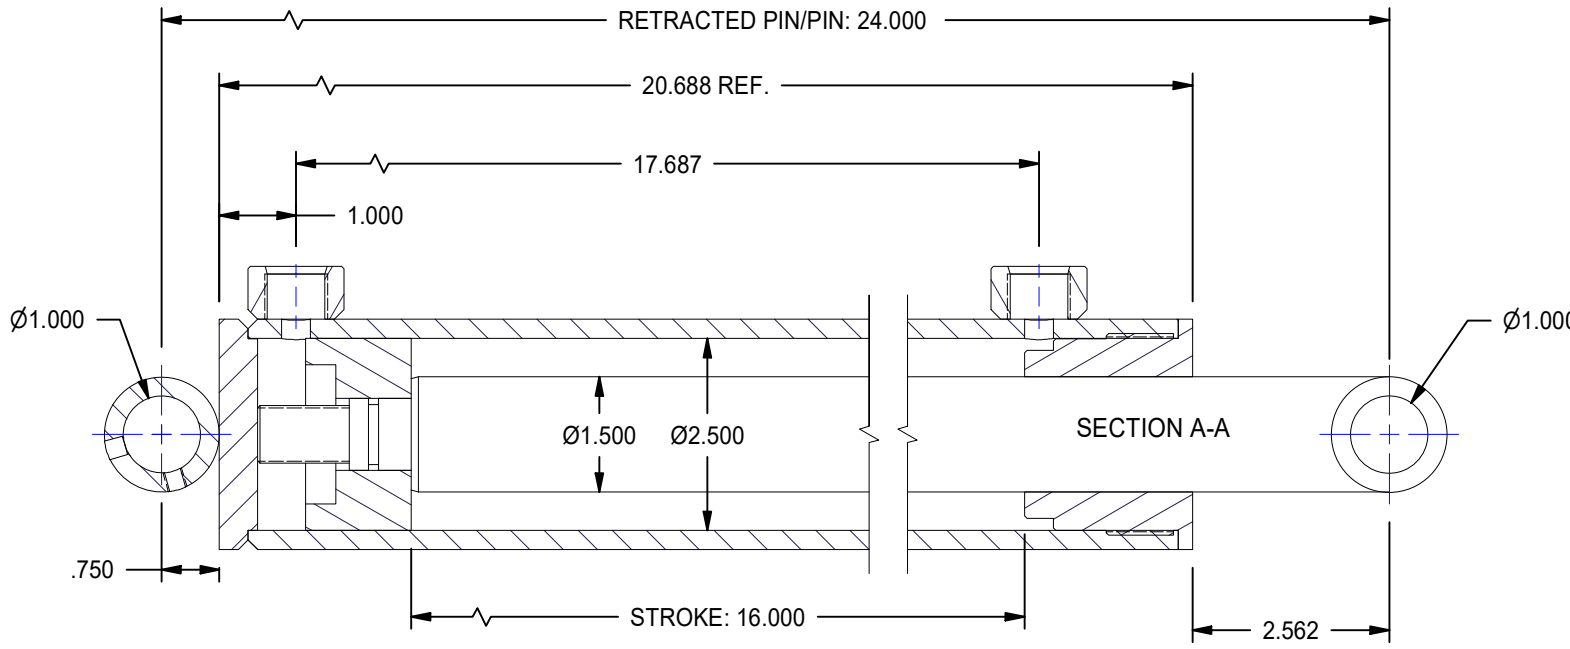

1

2

MODEL NUMBER:		PROJECT/CUSTOMER INFO:		DSGND:	DATE: 2018-06-12
 <b>TITAN WORLDWIDE INC.</b> <small>31 rue 1875 S.          Clear that all requests in date or power. One that stands out for          greatness of achievement</small>		ENGINEER:		CAPACITY:	
		WEIGHT: N/A		FILENAME: TTN25TBXX.idw	
SHEET SIZE: A	SHEET: 7 OF 16	TITLE: TTN25TB16			
DRAWING No:				REVISION:	

DATE	INTL	DESCRIPTION	REV

1

2