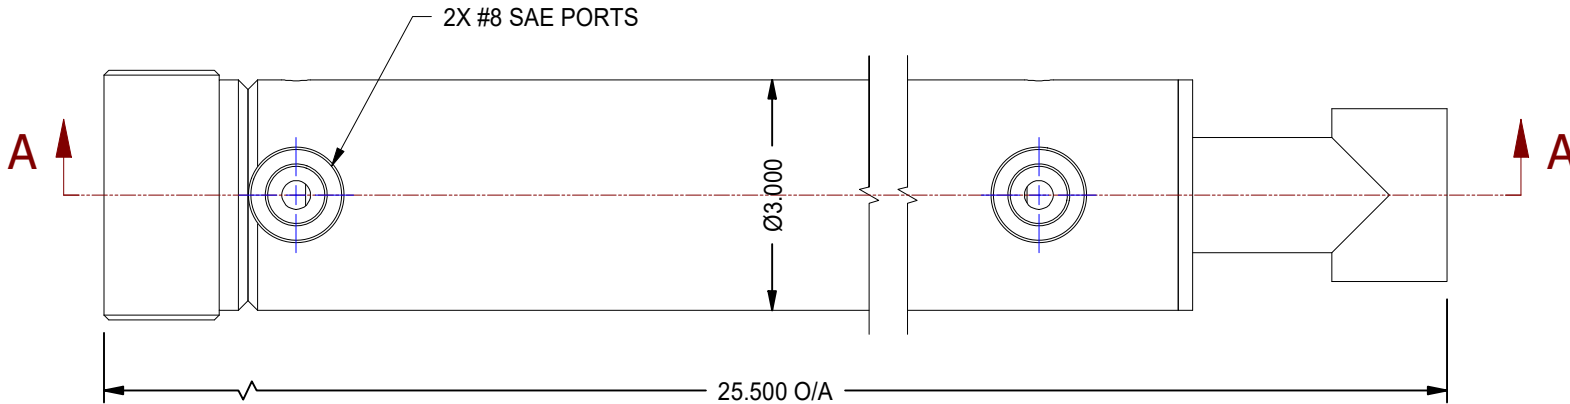

1

2

MODEL NUMBER:		PROJECT/CUSTOMER INFO:		DSGND:	DATE: 2018-06-12
 <b>TITAN WORLDWIDE INC.</b> <small>31 rue 1875 S.          Clear that all requests in date or power. One that stands out for          greatness of achievement</small>		ENGINEER:		CAPACITY:	
		WEIGHT: N/A		FILENAME: TTN25TBXX.idw	
SHEET SIZE: A	SHEET: 7 OF 16	TITLE: TTN25TB16			
DRAWING No:				REVISION:	

DATE	INTL	DESCRIPTION	REV

1

2