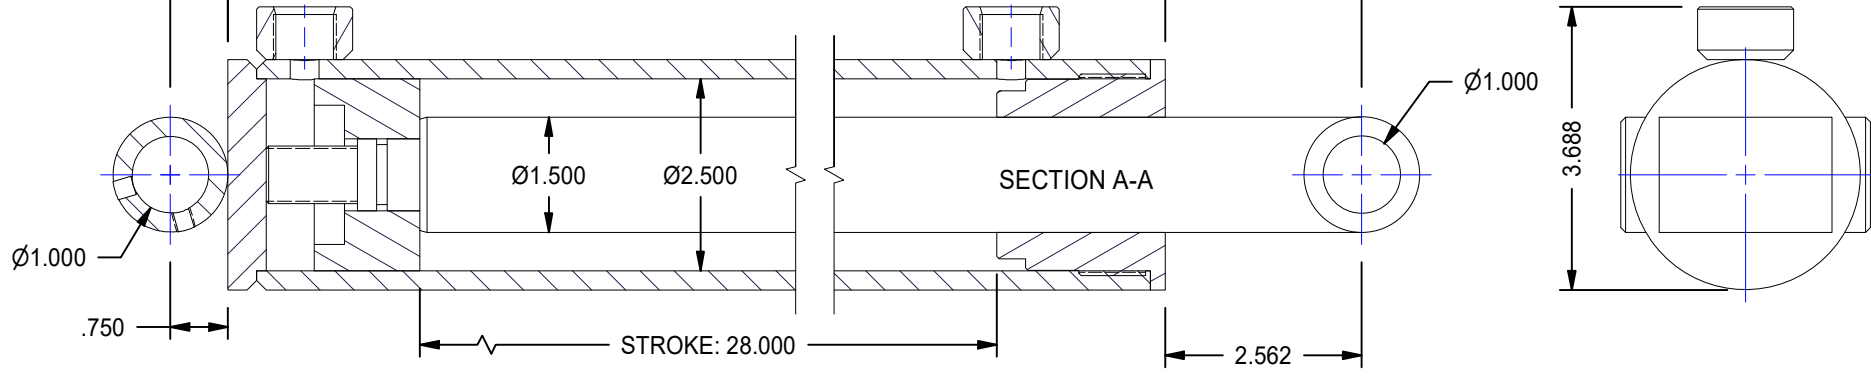

1

2

RETRACTED PIN/PIN: 36.000

32.688 REF.

29.687

1.000

MODEL NUMBER:		PROJECT/CUSTOMER INFO:		DSGND:	DATE: 2018-06-12
 TITAN WORLDWIDE INC. <small>31 rue 555 S.</small> <small>Clear that is placed in date or power. One that stands out for greatness of achievement!</small> <small>PHONE: 807-474-5337 FAX: 807-623-5692 EMAIL: info@titanworldwide.com WEB: www.titanworldwide.com</small>		ENGINEER:	CAPACITY:	WEIGHT: N/A	
		SHEET: A SHEET: 11 OF 16 FILENAME: TTN25TBXX.idw		TITLE: TTN25TB28	
DRAWING No:				REVISION:	

DATE	INTL	DESCRIPTION	REV

1

2