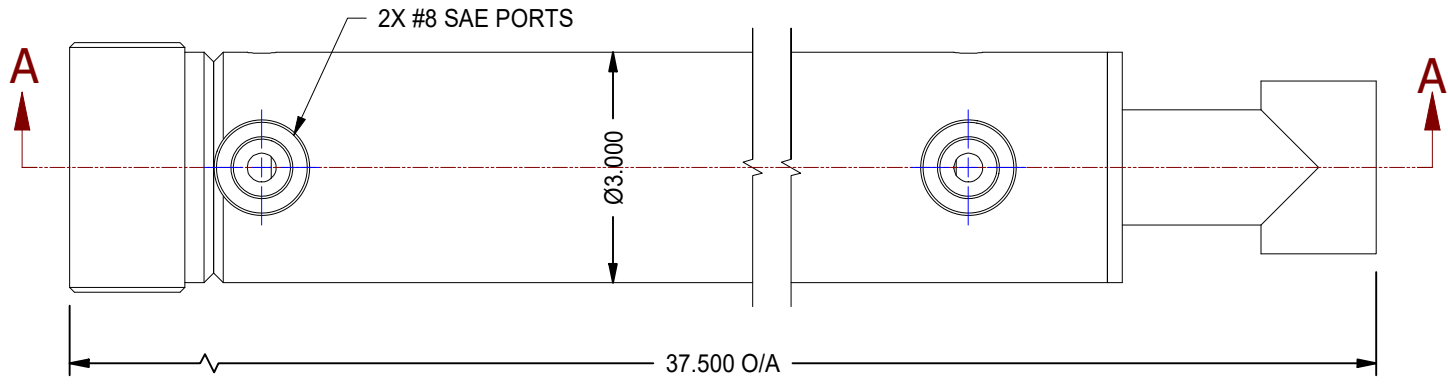

1

2

RETRACTED PIN/PIN: 36.000

32.688 REF.

29.687

1.000

MODEL NUMBER:		PROJECT/CUSTOMER INFO:		DSGND:	DATE: 2018-06-12
 TITAN WORLDWIDE INC. <small>31 rue 555 S.</small> <small>Clear that is placed in date or power. One that stands out for greatness of achievement!</small> <small>PHONE: 807-474-5337 FAX: 807-623-5692 EMAIL: info@titanworldwide.com WEB: www.titanworldwide.com</small>		ENGINEER:	CAPACITY:	WEIGHT: N/A	
		SHEET: A SHEET: 11 OF 16 FILENAME: TTN25TBXX.idw		TITLE: TTN25TB28	
DRAWING No:				REVISION:	

DATE	INTL	DESCRIPTION	REV

1

2