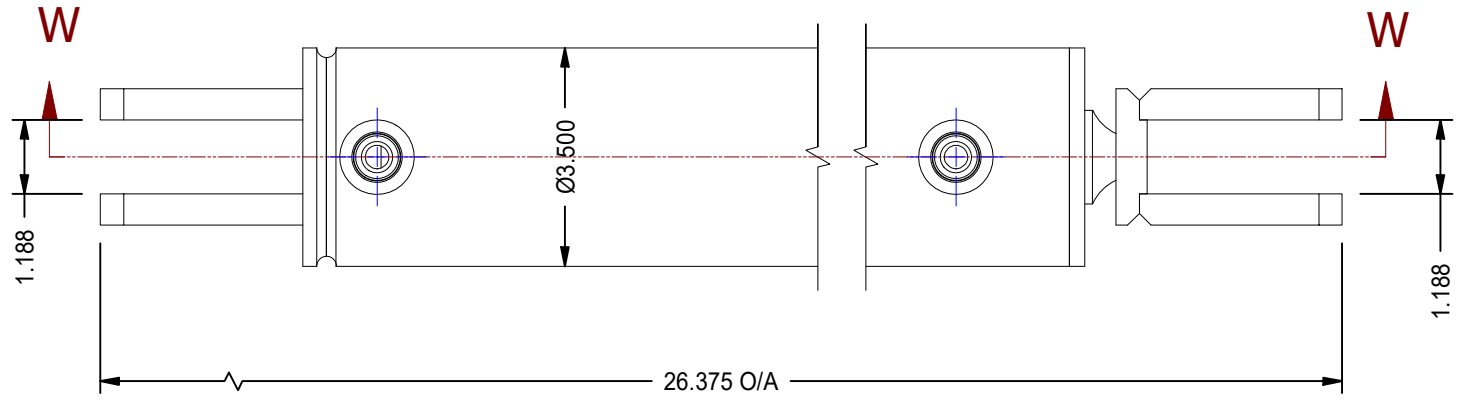

1

2

A

A

RETRACTED PIN/PIN: 24.250

B

B

Ø1.000

2.125

Ø1.000

3.125

MODEL NUMBER:

TITAN WORLDWIDE INC.
71 ton 5000 L.
 Clear tank or liquid, in use or power. One that stands out for
 greatness of achievement

PHONE: 807-474-5337 FAX: 807-423-5692 EMAIL: info@titanworldwide.com WEB: www.titanworldwide.com