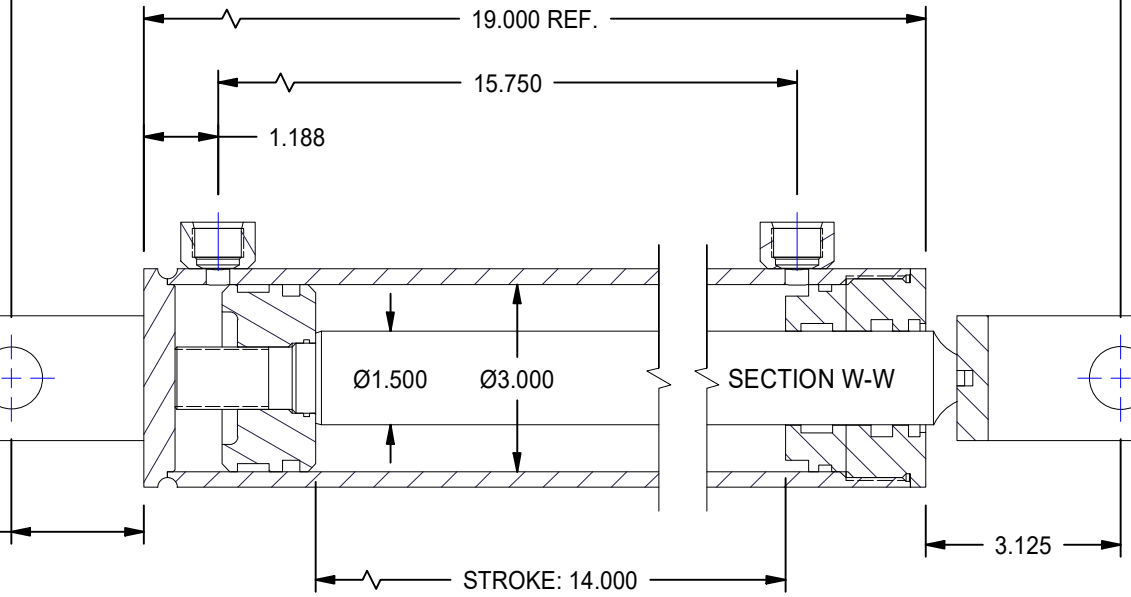

1

2

A

A

RETRACTED PIN/PIN: 24.250

B

B

Ø1.000

2.125

Ø1.000

3.125

MODEL NUMBER:

TITAN WORLDWIDE INC.
71 ton 5000 L.
 Clear tank or liquid, in use or power. One that stands out for
 greatness of achievement

PHONE: 807-474-5337 FAX: 807-423-5692 EMAIL: info@titanworldwide.com WEB: www.titanworldwide.com

701 MONTREAL STREET
 THUNDER BAY, ON
 P7E 3P-2
 CANADA
 TEL: 807-474-5337
 FAX: 807-423-5692
 www.titanworldwide.com

PROJECT/CUSTOMER INFO:		DSGND: Owner	DATE: 2013-10-28
		CAPACITY:	
		WEIGHT:	N/A
SHEET SIZE: A	SHEET: 6 OF 16	FILENAME:	30FEM10.idw
TITLE: WTG - 3B/1.5R-14S-BB_TH FABRICATION DRAWING			
DRAWING No: 30FEM14			REVISION: