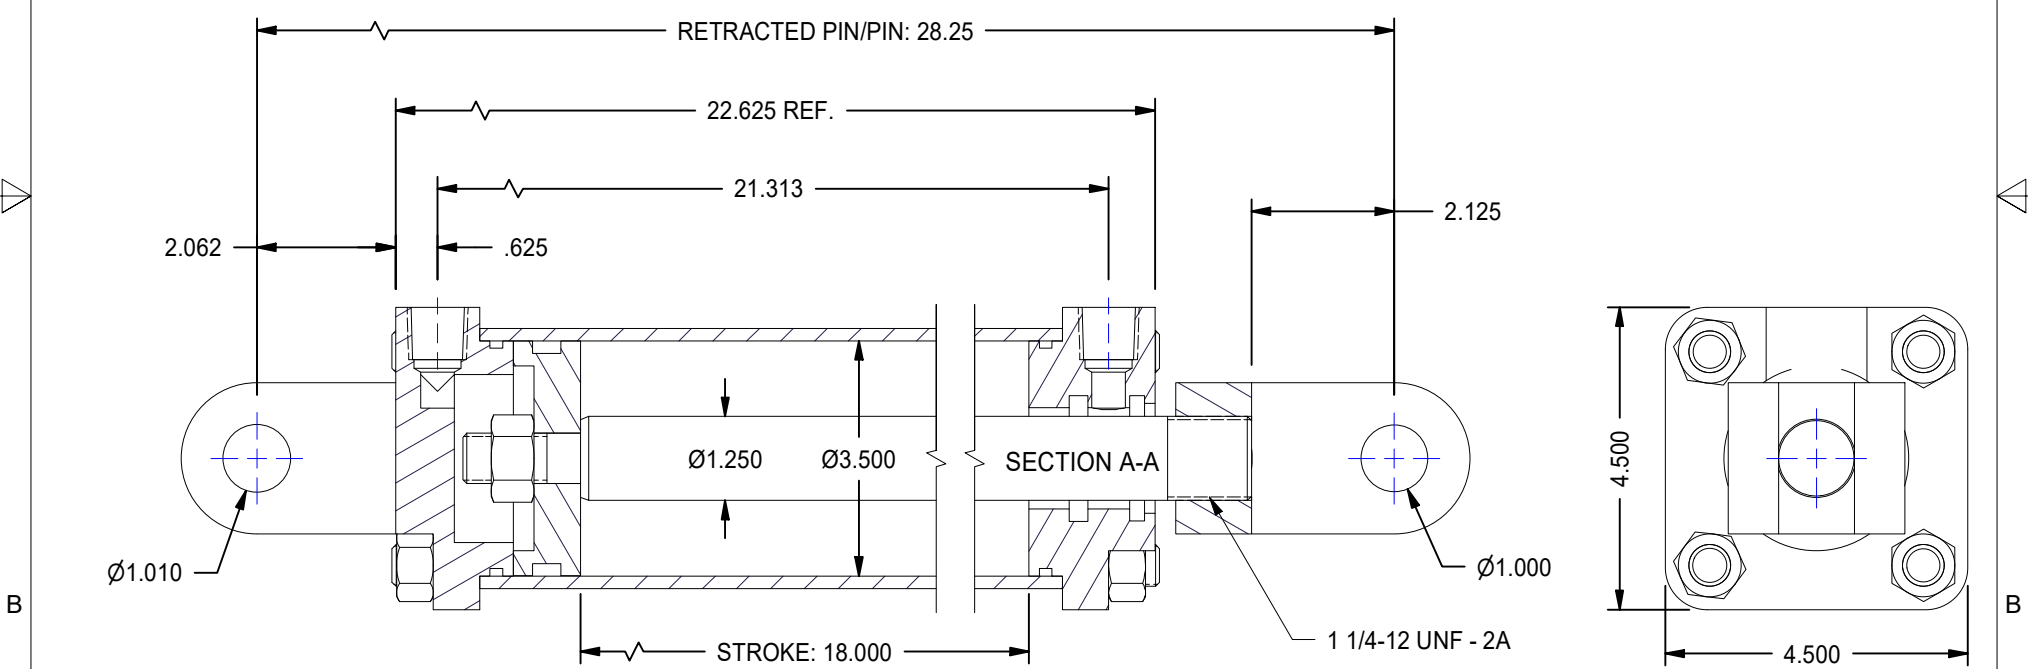

1

2

MODEL NUMBER:		PROJECT/CUSTOMER INFO:		DSGND:	DATE: 2012-07-04
 TITAN WORLDWIDE INC. <small>31 ton 3500 L</small> <small>Clear Fall or Impact, in case of power. One that stands out for greatness of achievement!</small> <small>PHONE: 807-474-5337 FAX: 807-623-5692 EMAIL: info@titanworldwide.com WEB: www.titanworldwide.com</small>		CAPACITY:		WEIGHT: N/A	
		SHEET SIZE: A		SHEET: 8 OF 12	
701 MONTREAL STREET THUNDER BAY, ON P7E 3P-2 CANADA TEL: 807-474-5337 FAX: 807-623-5692 www.titanworldwide.com		TITLE: TTN35TR18		DRAWING No:	
DATE		INTL	DESCRIPTION	REV	REVISION: