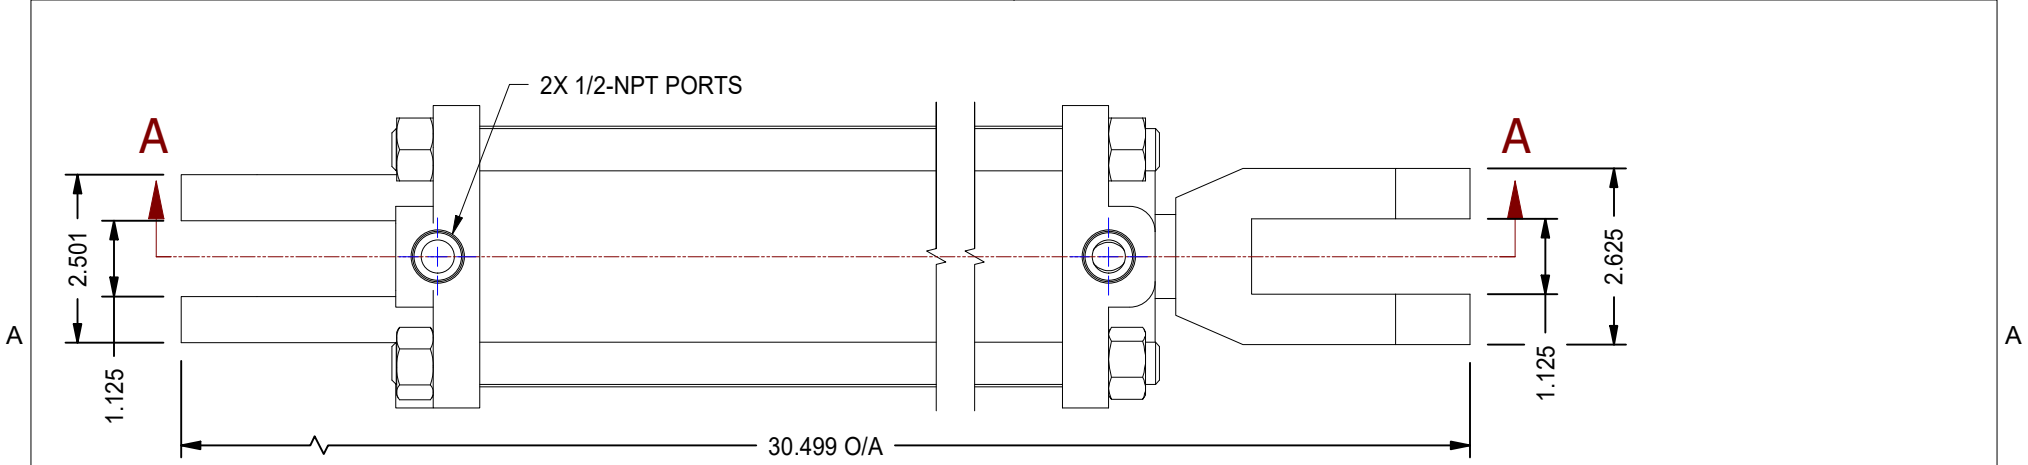

1

2

MODEL NUMBER:		PROJECT/CUSTOMER INFO:		DSGND:	DATE: 2012-07-04
 TITAN WORLDWIDE INC. <small>31 ton 3500 L</small> <small>Clear Fall or Impact, in case of power. One that stands out for greatness of achievement!</small> <small>PHONE: 807-474-5337 FAX: 807-623-5692 EMAIL: info@titanworldwide.com WEB: www.titanworldwide.com</small>		CAPACITY:		WEIGHT: N/A	
		SHEET SIZE: A		SHEET: 8 OF 12	
701 MONTREAL STREET THUNDER BAY, ON P7E 3P-2 CANADA TEL: 807-474-5337 FAX: 807-623-5692 www.titanworldwide.com		TITLE: TTN35TR18		DRAWING No:	
DATE		INTL	DESCRIPTION	REV	REVISION: