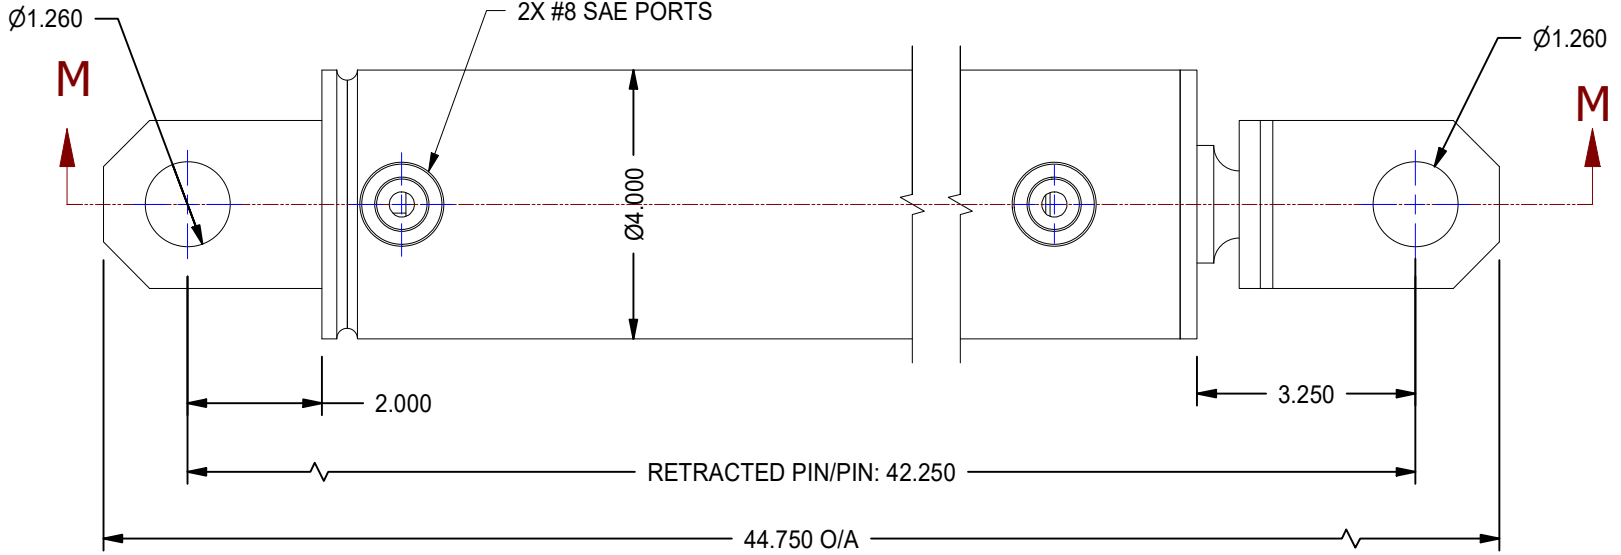

1

2

MODEL NUMBER:

TITAN WORLDWIDE INC.
71 ton 3500 LBS.
 Clear fluid or glycolic in case of power. One that stands out for
 greatness of achievement!

PHONE: 807-474-5337 FAX: 807-623-5692 EMAIL: info@titanworldwide.com WEB: www.titanworldwide.com