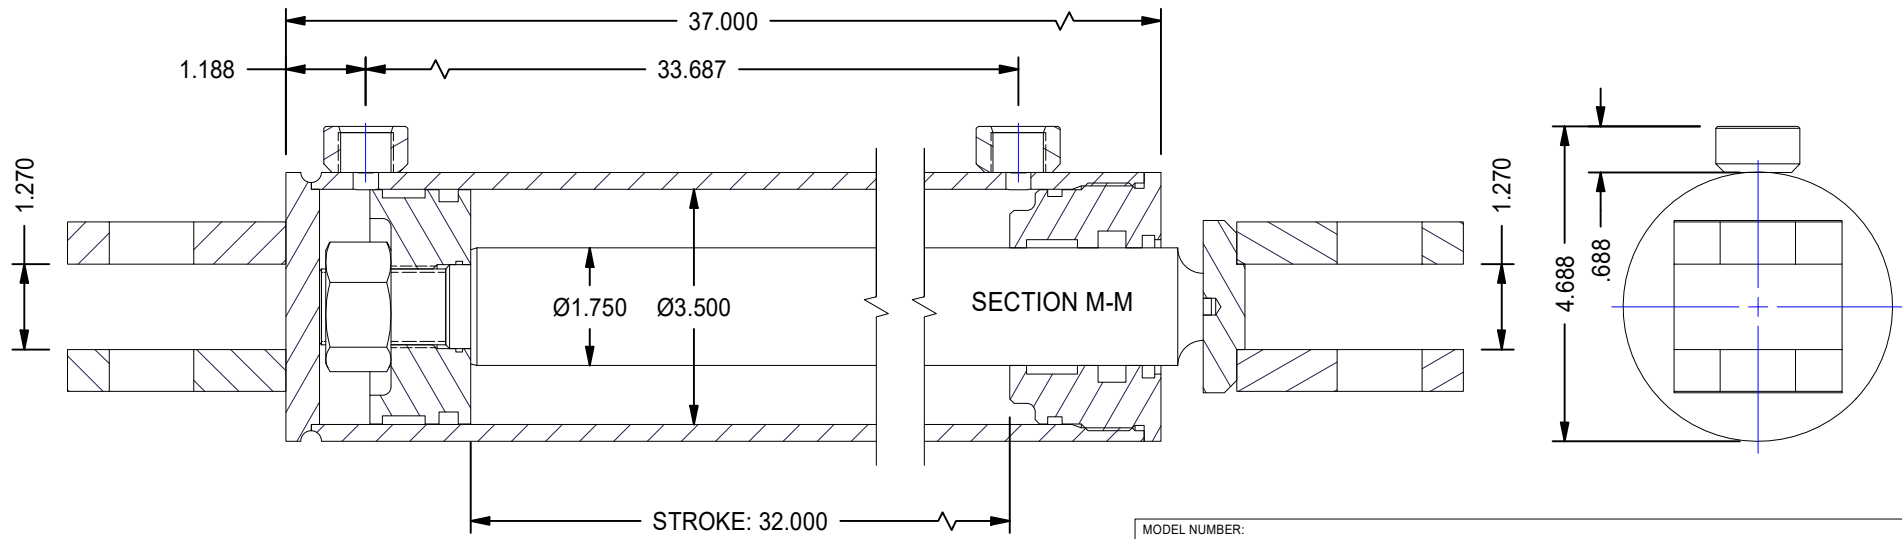

1

2

MODEL NUMBER:

TITAN WORLDWIDE INC.
71 ton 3500 LBS.
 Clear fluid or glycolic in case of power. One that stands out for
 greatness of achievement!

PHONE: 807-474-5337 FAX: 807-623-5692 EMAIL: info@titanworldwide.com WEB: www.titanworldwide.com

701 MONTREAL STREET
 THUNDER BAY, ON
 P7E 3P-2
 CANADA
 TEL: 807-474-5337
 FAX: 807-623-5692
 www.titanworldwide.com

PROJECT/CUSTOMER INFO:		DSGND:	DATE: 2014-02-26
		CAPACITY:	
		WEIGHT:	N/A
SHEET SIZE: A	SHEET: 13 OF 15	FILENAME:	TTN35BBXX.idw
TITLE: TTN35BB32			
DRAWING No:			REVISION:

DATE	INTL	DESCRIPTION	REV

1

2