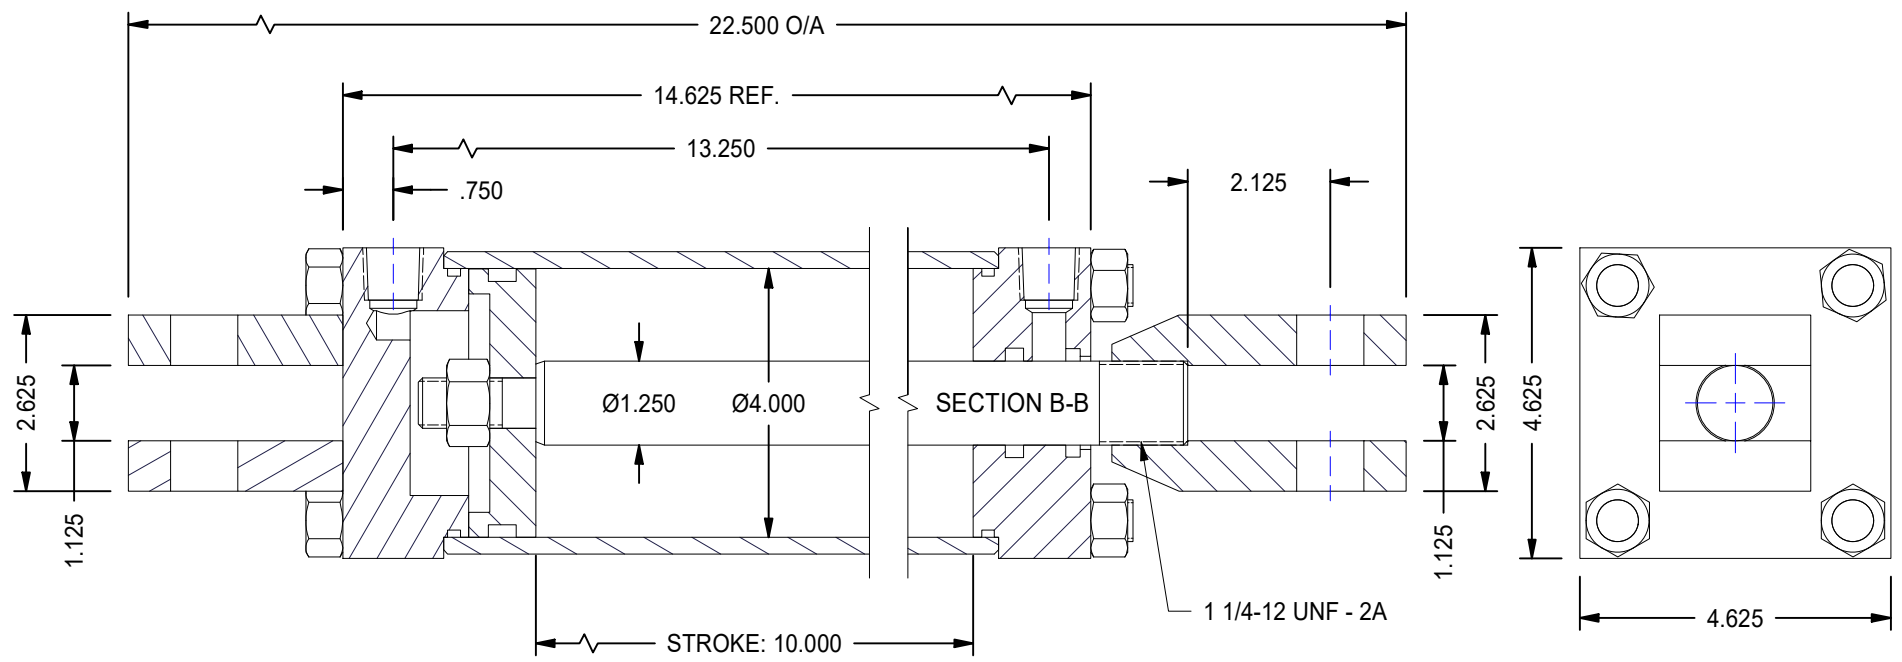

1

2

MODEL NUMBER:		PROJECT/CUSTOMER INFO:		DSGND:	DATE: 2012-07-04
 <b>TITAN WORLDWIDE INC.</b> <small>71 ton 5000 L</small> <small>Clear Fall or Impact is not a power. One that stands out for greatness of achievement!</small> <small>PHONE: 807-474-5337 FAX: 807-623-5692 EMAIL: info@titanworldwide.com WEB: www.titanworldwide.com</small>		CAPACITY:		WEIGHT: N/A	
		SHEET SIZE: A		SHEET: 4 OF 14	FILENAME: TTN40TRXX.idw
701 MONTREAL STREET THUNDER BAY, ON P7E 3P-2 CANADA TEL: 807-474-5337 FAX: 807-623-5692 www.titanworldwide.com		TITLE: TTN20TR10		DRAWING No:	
DATE		INTL	DESCRIPTION	REV	REVISION: