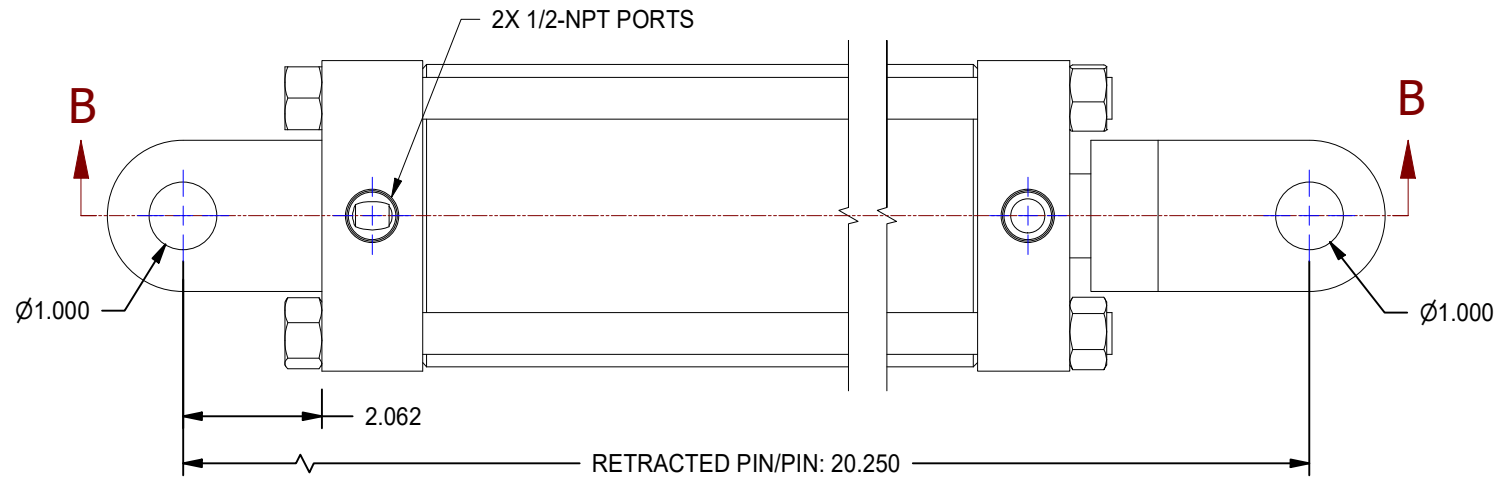

1

2

MODEL NUMBER:		PROJECT/CUSTOMER INFO:		DSGND:	DATE: 2012-07-04
 <b>TITAN WORLDWIDE INC.</b> <small>71 ton 5000 L</small> <small>Clear Fall or Impact is not a power. One that stands out for greatness of achievement!</small> <small>PHONE: 807-474-5337 FAX: 807-623-5692 EMAIL: info@titanworldwide.com WEB: www.titanworldwide.com</small>		CAPACITY:		WEIGHT: N/A	
		SHEET SIZE: A		SHEET: 4 OF 14	FILENAME: TTN40TRXX.idw
701 MONTREAL STREET THUNDER BAY, ON P7E 3P-2 CANADA TEL: 807-474-5337 FAX: 807-623-5692 www.titanworldwide.com		TITLE: TTN20TR10		DRAWING No:	
DATE		INTL	DESCRIPTION	REV	REVISION: