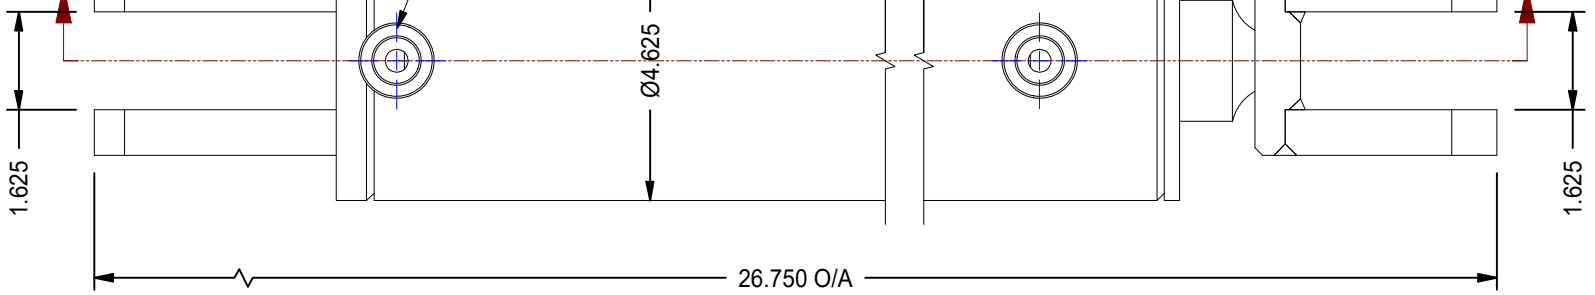

1

2

2X #8 SAE PORTS

A

A

A

A

RETRACTED PIN/PIN: 22.250

17.500 REF.

14.187

1.000

SECTION A-A

Ø2.000

Ø4.000

Ø1.500

1.750

STROKE: 12.000

3.000

Ø1.500

5.313

B

B

MODEL NUMBER:		PROJECT/CUSTOMER INFO:		DSGND:	DATE: 2014-07-18
 TITAN WORLDWIDE INC. <small>31 rue 55th St. Clear Fall or Republic in case of power. One that stands out for greatness of achievement!</small> PHONE: 807-474-5337 FAX: 807-623-5692 EMAIL: info@titanworldwide.com WEB: www.titanworldwide.com		ENGINEER:	CAPACITY:	WEIGHT:	N/A
		SHEET SIZE: A SHEET: 5 OF 15 FILENAME: TTN40BBXX.idw		TITLE: TTN40BB12	
DRAWING No:				REVISION:	