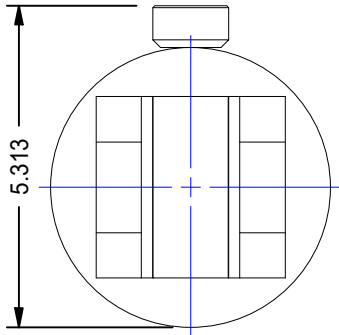

17.500 REF.

14.187

1.000

SECTION A-A

Ø2.000

Ø4.000

Ø1.500

1.750

STROKE: 12.000

3.000

Ø1.500

5.313

B

B

MODEL NUMBER:		PROJECT/CUSTOMER INFO:		DSGND:	DATE: 2014-07-18
 TITAN WORLDWIDE INC. <small>31 rue 55th St. Clear Fall or Republic in case of power. One that stands out for greatness of achievement!</small> PHONE: 807-474-5337 FAX: 807-623-5692 EMAIL: info@titanworldwide.com WEB: www.titanworldwide.com		ENGINEER:	CAPACITY:	WEIGHT:	N/A
		SHEET SIZE: A SHEET: 5 OF 15 FILENAME: TTN40BBXX.idw		TITLE: TTN40BB12	
DRAWING No:				REVISION:	