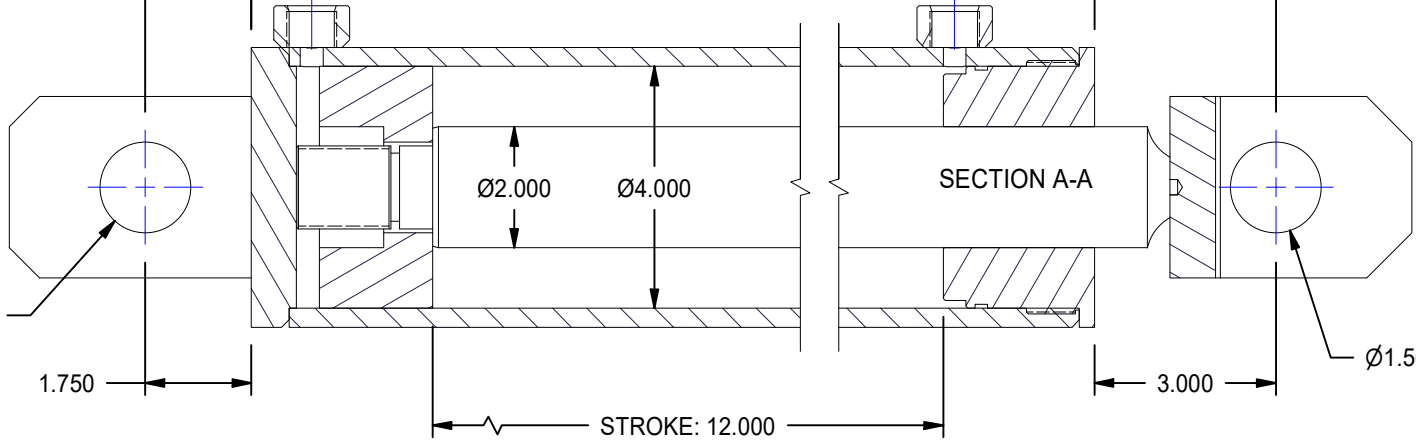

1

2

2X #8 SAE PORTS

A

A

A

A

RETRACTED PIN/PIN: 22.250

17.500 REF.

14.187

1.000

SECTION A-A

Ø2.000

Ø4.000

Ø1.500

1.750

STROKE: 12.000

3.000

Ø1.500

5.313

B

B

MODEL NUMBER:		PROJECT/CUSTOMER INFO:		DSGND:	DATE: 2014-07-18
 TITAN WORLDWIDE INC. <small>31 rue 55th St. Clear Fall or Republic in case of power. One that stands out for greatness of achievement!</small> PHONE: 807-474-5337 FAX: 807-623-5692 EMAIL: info@titanworldwide.com WEB: www.titanworldwide.com		ENGINEER:	CAPACITY:	WEIGHT:	N/A
		SHEET SIZE: A SHEET: 5 OF 15 FILENAME: TTN40BBXX.idw		TITLE: TTN40BB12	
DRAWING No:				REVISION:	