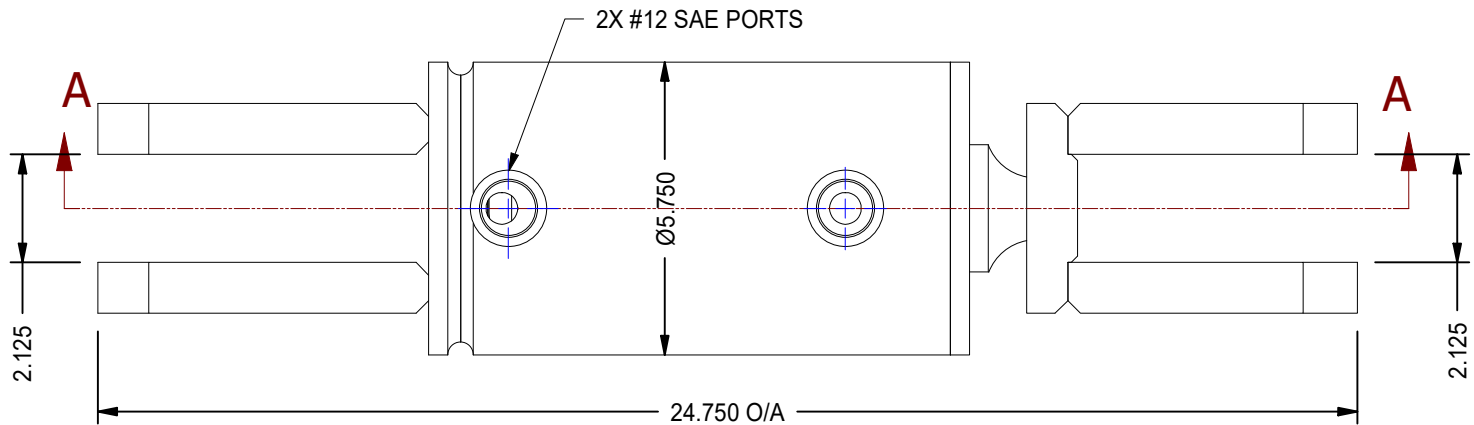

1

2

A

A

B

B

MODEL NUMBER:		PROJECT/CUSTOMER INFO:		DSGND:	DATE: 2020-04-02
 TITAN WORLDWIDE INC. <small>31 Sun 1970's Clear Fall at 900000 in case of power. One that stands out for greatness of achievement!</small> PHONE: 807-474-5337 FAX: 807-623-5692 EMAIL: info@titanworldwide.com WEB: www.titanworldwide.com		ENGINEER:	CAPACITY:	WEIGHT: N/A	
		SHEET SIZE: A SHEET: 14 OF 14 FILENAME: TTN50BBXX.idw		TITLE: TTN50BB04	
DRAWING No:				REVISION:	

1

2

DATE	INTL	DESCRIPTION	REV