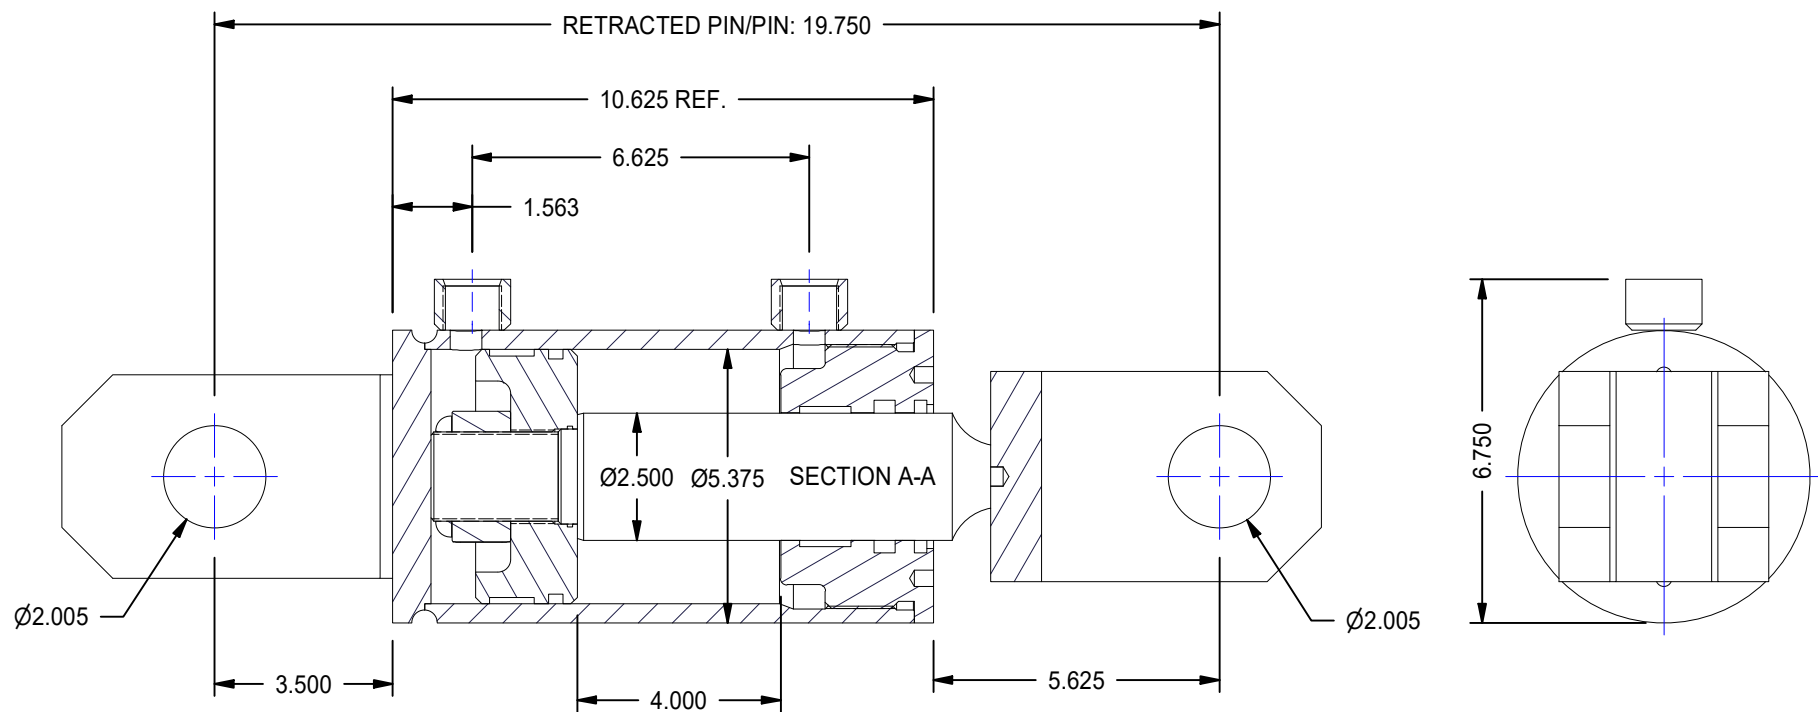

1

2

A

A

B

B

MODEL NUMBER:		PROJECT/CUSTOMER INFO:		DSGND:	DATE: 2020-04-02
 TITAN WORLDWIDE INC. <small>31 Sun 1970's Clear Fall at 900000 in case of power. One that stands out for greatness of achievement!</small> PHONE: 807-474-5337 FAX: 807-623-5692 EMAIL: info@titanworldwide.com WEB: www.titanworldwide.com		ENGINEER:	CAPACITY:	WEIGHT: N/A	
		SHEET SIZE: A SHEET: 14 OF 14 FILENAME: TTN50BBXX.idw		TITLE: TTN50BB04	
DRAWING No:				REVISION:	

1

2

DATE	INTL	DESCRIPTION	REV