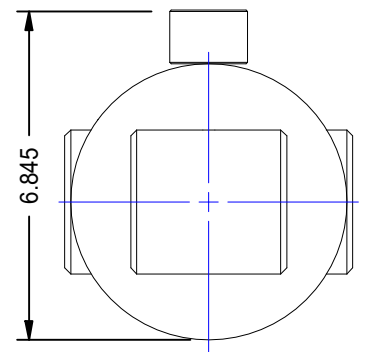

1

2

MODEL NUMBER:		PROJECT/CUSTOMER INFO:		DSGND:	DATE: 2017-05-10
 TITAN WORLDWIDE INC. <small>31 rue 1875 St. Clear Fall or replace in case of power. One that stands out for greatness of achievement</small>		ENGINEER:		CAPACITY:	
		WEIGHT: N/A		FILENAME: TTN50TBXX.idw	
SHEET SIZE: A	SHEET: 10 OF 16	TITLE: TTN50TB24			
DRAWING No:					REVISION: