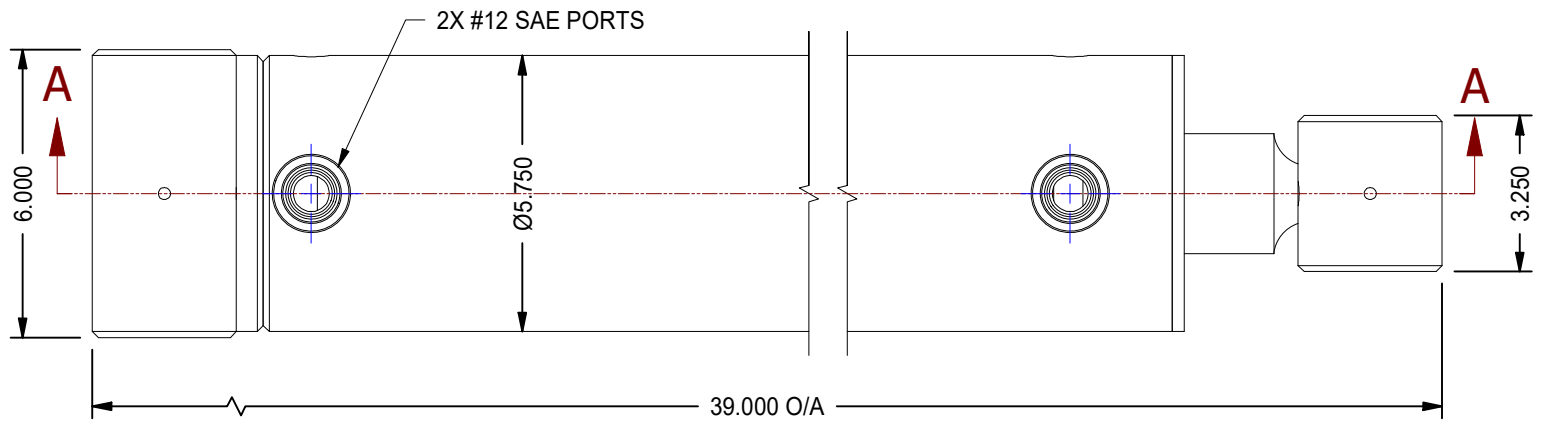

1

2

MODEL NUMBER:		PROJECT/CUSTOMER INFO:		DSGND:	DATE: 2017-05-10
 TITAN WORLDWIDE INC. <small>31 rue 1875 St. Clear Fall or replace in case of power. One that stands out for greatness of achievement</small>		ENGINEER:		CAPACITY:	
		WEIGHT: N/A		FILENAME: TTN50TBXX.idw	
SHEET SIZE: A	SHEET: 10 OF 16	TITLE: TTN50TB24			
DRAWING No:					REVISION:

DATE	INTL	DESCRIPTION	REV

1

2