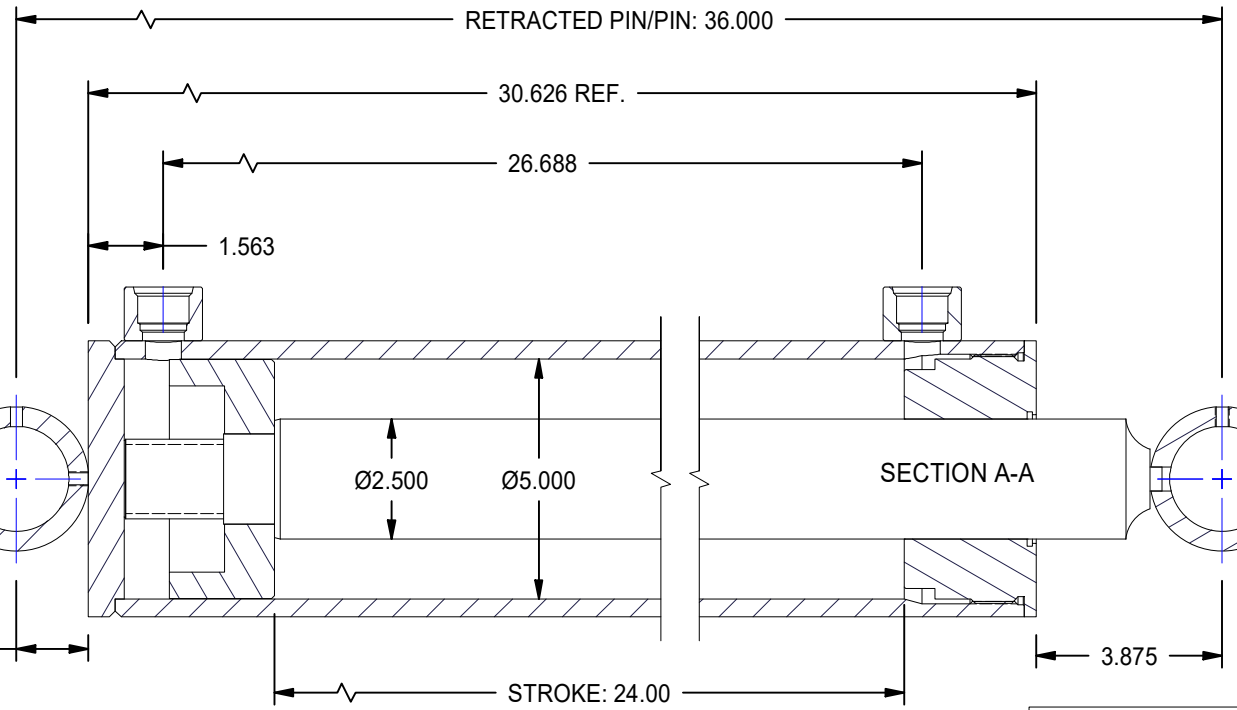

1

2

MODEL NUMBER:		PROJECT/CUSTOMER INFO:		DSGND:	DATE: 2017-05-10
 TITAN WORLDWIDE INC. <small>31 rue 1875 St. Clear Fall or replace in case of power. One that stands out for greatness of achievement</small>		ENGINEER:		CAPACITY:	
		WEIGHT: N/A		FILENAME: TTN50TBXX.idw	
SHEET SIZE: A	SHEET: 10 OF 16	TITLE: TTN50TB24			
DRAWING No:					REVISION:

DATE	INTL	DESCRIPTION	REV

1

2