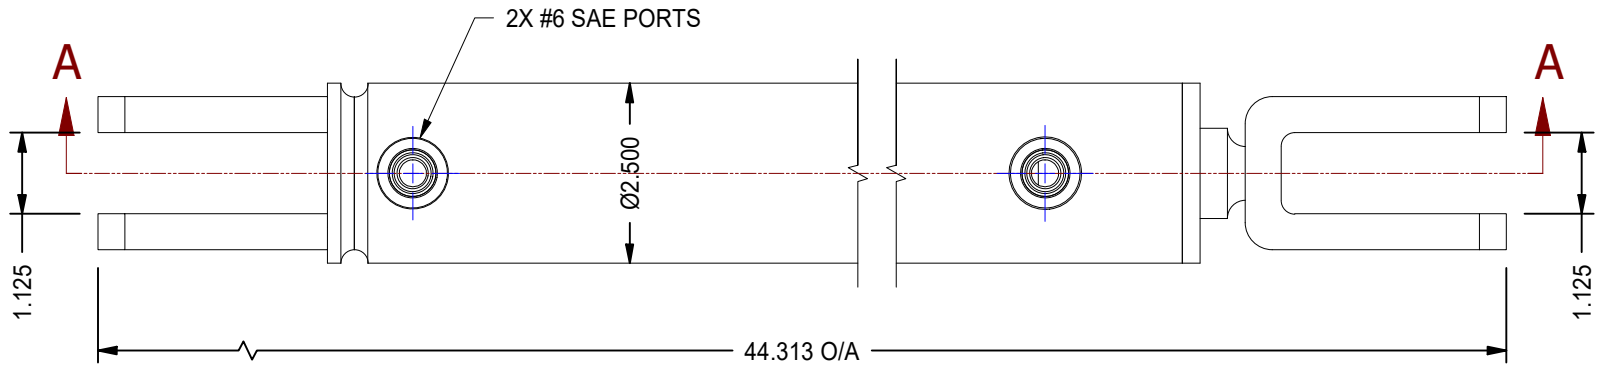

1

2

MODEL NUMBER:		PROJECT/CUSTOMER INFO:		DSGND: W.M	DATE: 2012-01-02	
 <b>TITAN WORLDWIDE INC.</b> <small>71 ton 5000 L. Clear Fall or Impact in case of power. One that stands out for greatness of achievement!</small>		CAPACITY:		WEIGHT: N/A		
		SHEET: A		SHEET: 12 OF 14	FILENAME: TTN20BBXX.idw	
701 MONTREAL STREET THUNDER BAY, ON P7E 3P-2 CANADA TEL: 807-474-5337 FAX: 807-423-5692 www.titanworldwide.com		TITLE: HYS 20FEM32-10				REVISION:
DRAWING No: 20FEM32-10						

DATE	INTL	DESCRIPTION	REV

1

2