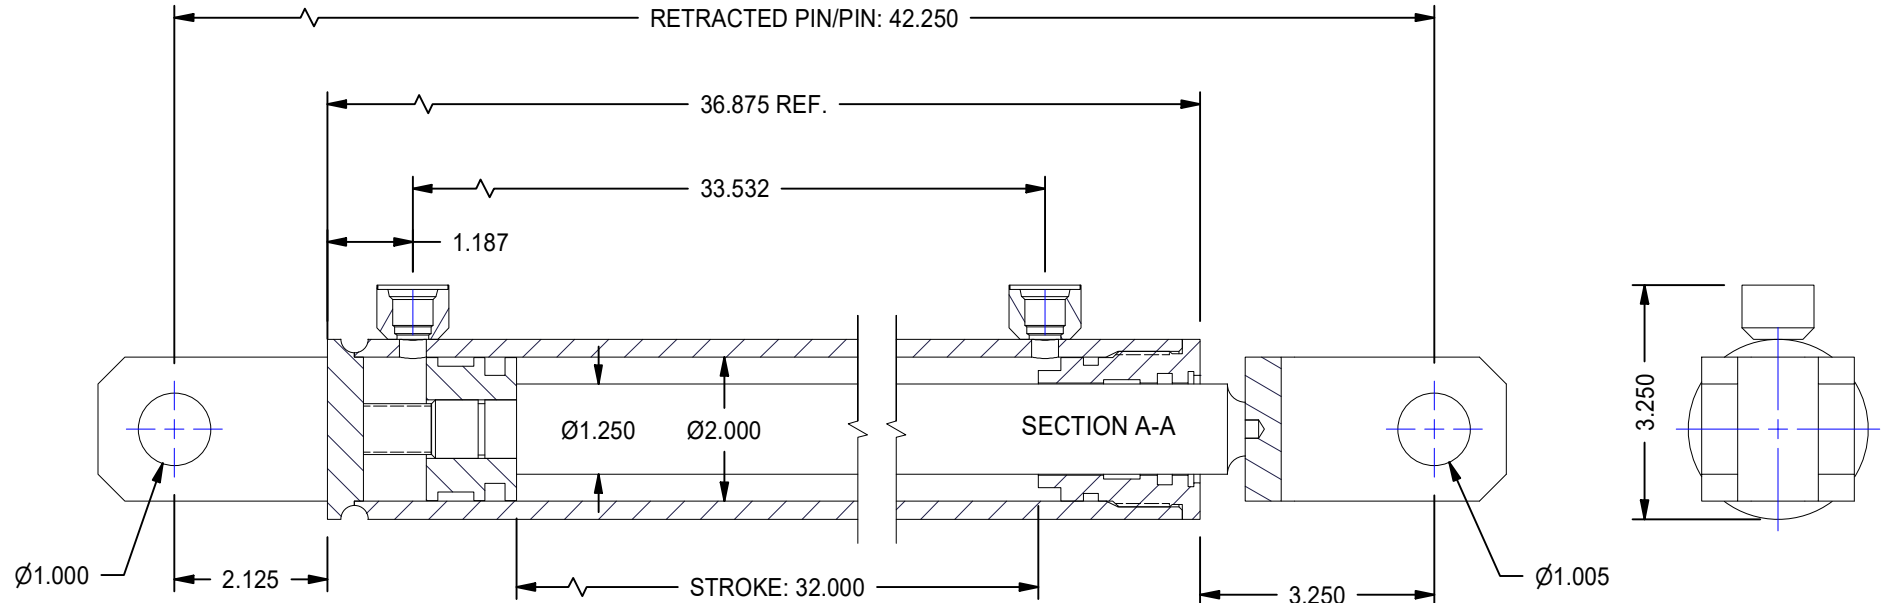

1

2

MODEL NUMBER:		PROJECT/CUSTOMER INFO:		DSGND: W.M	DATE: 2012-01-02	
 <b>TITAN WORLDWIDE INC.</b> <small>71 ton 5000 L. Clear Fall or Impact in case of power. One that stands out for greatness of achievement!</small>		CAPACITY:		WEIGHT: N/A		
		SHEET: A		SHEET: 12 OF 14	FILENAME: TTN20BBXX.idw	
701 MONTREAL STREET THUNDER BAY, ON P7E 3P-2 CANADA TEL: 807-474-5337 FAX: 807-423-5692 www.titanworldwide.com		TITLE: HYS 20FEM32-10				REVISION:
DRAWING No: 20FEM32-10						

DATE	INTL	DESCRIPTION	REV

1

2