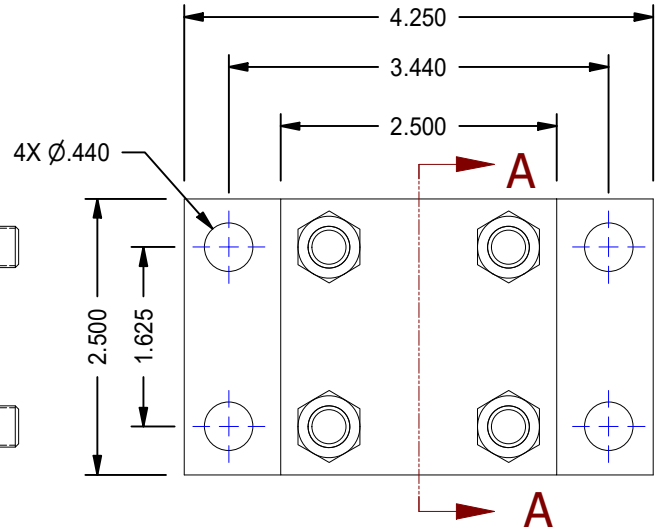

1

2

A

A

B

B

1

2

701 MONTREAL STREET
 THUNDER BAY, ON
 P7E 3P-2
 CANADA
 TEL: 807-474-5337
 FAX: 807-423-5692
 www.titanworldwide.com

PROJECT/CUSTOMER INFO:		DSGND:	DATE: 2013-03-07
		CAPACITY:	3000 PSI
		WEIGHT:	20.384 lbmass
SHEET SIZE: A	SHEET: 1 OF 1	FILENAME:	TRH1.50ME5LT14X24.00.idw
TITLE: TRH1.50ME5LT14X24.00			
DRAWING No:			REVISION: