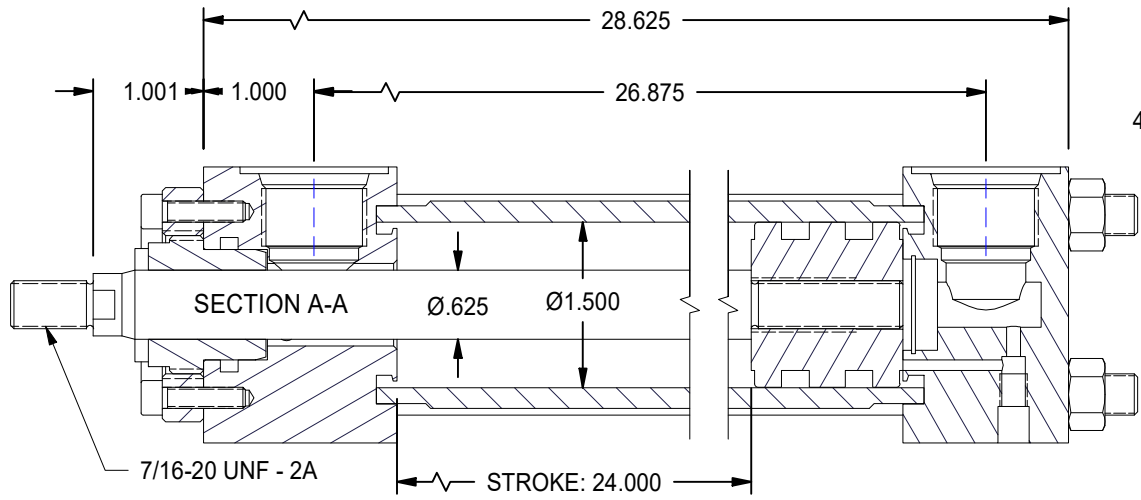

1

2

A

A

B

B

1

2

DATE	INTL	DESCRIPTION	REV

MODEL NUMBER:

TITAN WORLDWIDE INC.
31 Year ISO 9001
 Clear that all products are made in the USA or Canada. One that stands out for
 greatness of achievement!

PHONE: 807-474-5337 FAX: 807-423-5692 EMAIL: info@titanworldwide.com WEB: www.titanworldwide.com

701 MONTREAL STREET
 THUNDER BAY, ON
 P7E 3P-2
 CANADA
 TEL: 807-474-5337
 FAX: 807-423-5692
 www.titanworldwide.com

PROJECT/CUSTOMER INFO:		DSGND:	DATE: 2013-03-07
		CAPACITY:	3000 PSI
		WEIGHT:	20.384 lbmass
SHEET SIZE: A	SHEET: 1 OF 1	FILENAME:	TRH1.50ME5LT14X24.00.idw
TITLE: TRH1.50ME5LT14X24.00			
DRAWING No:			REVISION: