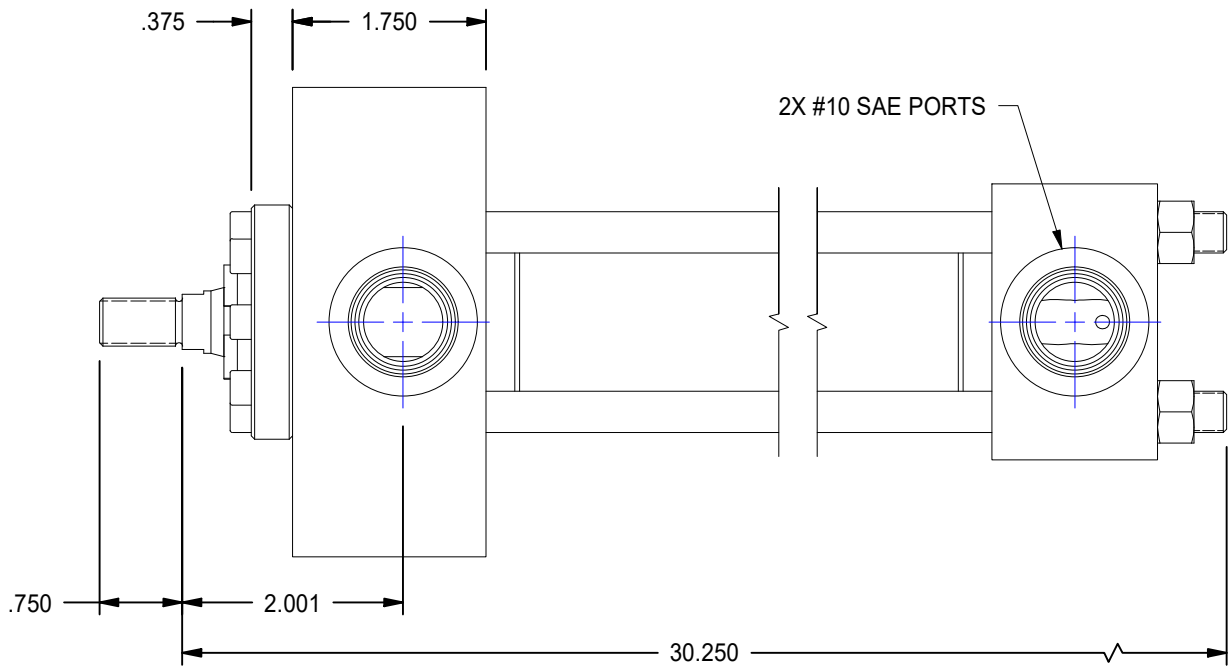

1

2

A

A

B

B

1

2

DATE	INTL	DESCRIPTION	REV

MODEL NUMBER:

TITAN WORLDWIDE INC.
31 Year ISO 9001
Clear that all products are made in the USA or Canada. One that stands out for
greatness of achievement!

PHONE: 807-474-5337 FAX: 807-423-5692 EMAIL: info@titanworldwide.com WEB: www.titanworldwide.com

701 MONTREAL STREET
THUNDER BAY, ON
P7E 3P-2
CANADA
TEL: 807-474-5337
FAX: 807-423-5692
www.titanworldwide.com

PROJECT/CUSTOMER INFO:		DSGND:	DATE: 2013-03-07
		CAPACITY:	3000 PSI
		WEIGHT:	20.384 lbmass
SHEET SIZE: A	SHEET: 1 OF 1	FILENAME:	TRH1.50ME5LT14X24.00.idw
TITLE: TRH1.50ME5LT14X24.00			
DRAWING No:			REVISION: