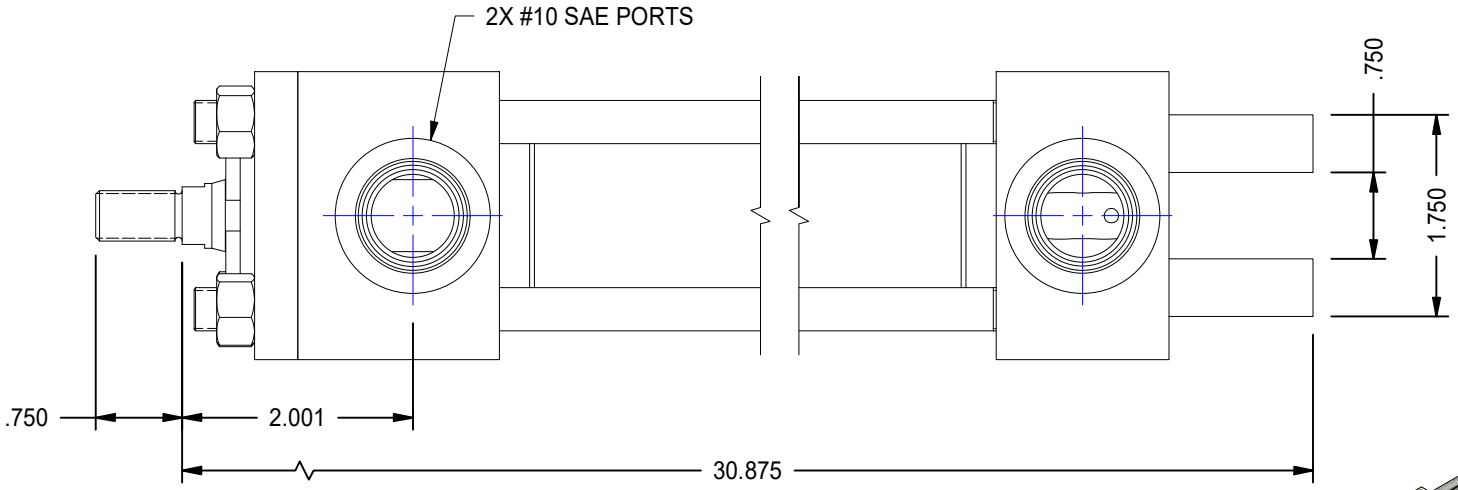

1

2

A

A

B

B

MODEL NUMBER:		PROJECT/CUSTOMER INFO:		DSGND:	DATE: 2011-12-05
 TITAN WORLDWIDE INC. <small>31 Year 1980's Clear Fall or liquid in case of power. One that stands out for greatness of achievement!</small> PHONE: 807-474-5337 FAX: 807-623-5692 EMAIL: info@titanworldwide.com WEB: www.titanworldwide.com 701 MONTREAL STREET THUNDER BAY, ON P7E 3P-2 CANADA TEL: 807-474-5337 FAX: 807-623-5692 www.titanworldwide.com		CAPACITY: 3000 PSI		WEIGHT: 19.255 lbmass	
		SHEET: A SHEET: 1 OF 1 FILENAME: TRH1.50MP1LT14X24.00.idw		TITLE: TRH1.50MP1LT14X24.00	
DRAWING No:					REVISION: A

DATE	INTL	DESCRIPTION	REV

1

2