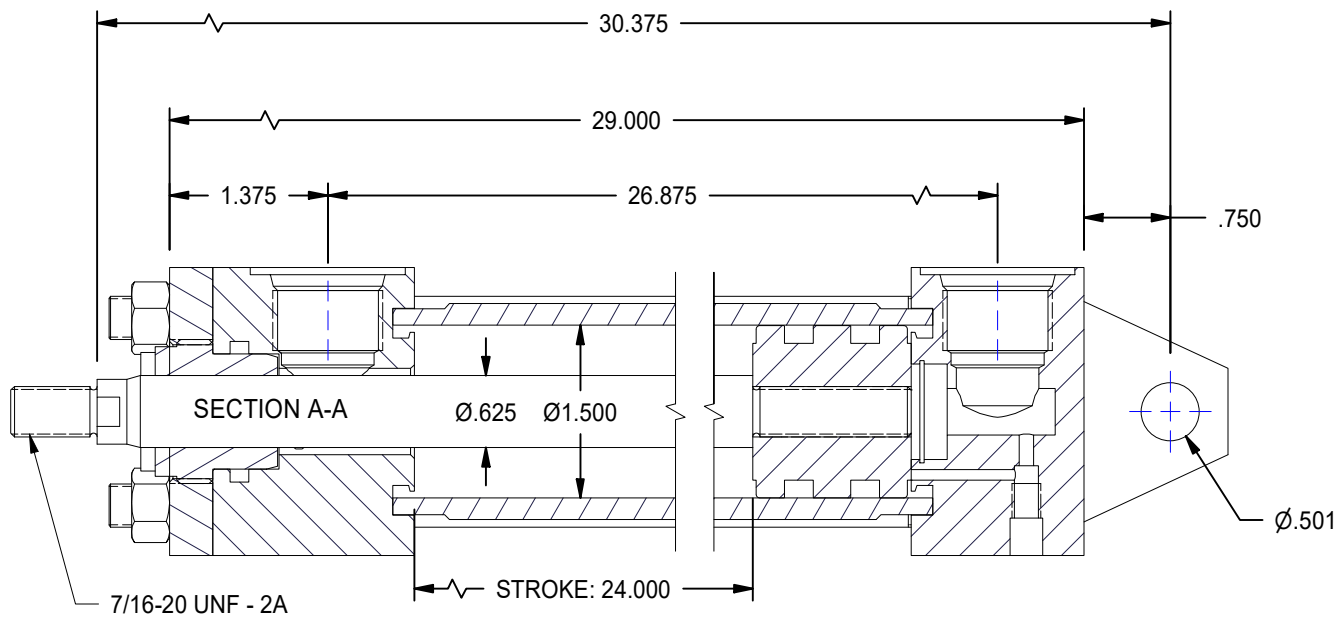

1

2

A

A

B

B

MODEL NUMBER:		PROJECT/CUSTOMER INFO:		DSGND:	DATE: 2011-12-05
 TITAN WORLDWIDE INC. <small>31 Year 1980's Clear Fall or liquid in case of power. One that stands out for greatness of achievement!</small> PHONE: 807-474-5337 FAX: 807-623-5692 EMAIL: info@titanworldwide.com WEB: www.titanworldwide.com 701 MONTREAL STREET THUNDER BAY, ON P7E 3P-2 CANADA TEL: 807-474-5337 FAX: 807-623-5692 www.titanworldwide.com		CAPACITY: 3000 PSI		WEIGHT: 19.255 lbmass	
		SHEET: A SHEET: 1 OF 1 FILENAME: TRH1.50MP1LT14X24.00.idw		TITLE: TRH1.50MP1LT14X24.00	
DRAWING No:					REVISION: A

DATE	INTL	DESCRIPTION	REV

1

2