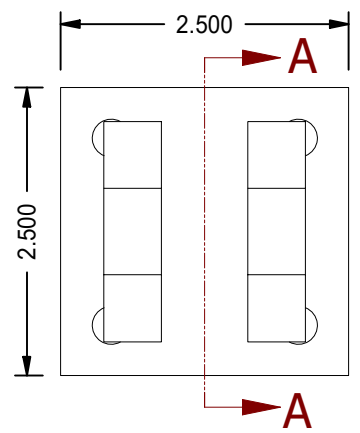

1

2

A

A

B

B

MODEL NUMBER:		PROJECT/CUSTOMER INFO:		DSGND:	DATE: 2011-12-05
 TITAN WORLDWIDE INC. <small>31 Year 1980's Clear Fall or liquid in case of power. One that stands out for greatness of achievement!</small> PHONE: 807-474-5337 FAX: 807-623-5692 EMAIL: info@titanworldwide.com WEB: www.titanworldwide.com 701 MONTREAL STREET THUNDER BAY, ON P7E 3P-2 CANADA TEL: 807-474-5337 FAX: 807-623-5692 www.titanworldwide.com		CAPACITY: 3000 PSI		WEIGHT: 19.255 lbmass	
		SHEET: A SHEET: 1 OF 1 FILENAME: TRH1.50MP1LT14X24.00.idw		TITLE: TRH1.50MP1LT14X24.00	
DRAWING No:					REVISION: A

DATE	INTL	DESCRIPTION	REV

1

2