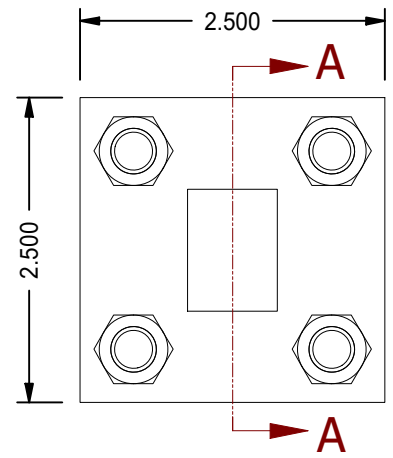

1

2

A

A

B

B

MODEL NUMBER:		PROJECT/CUSTOMER INFO:		DSGND:	DATE: 2013-03-07
 TITAN WORLDWIDE INC. <small>31 Van Stiehl</small> <small>Clear fluid or hydraulic in case of power. One that stands out for greatness of achievement!</small> <small>PHONE: 807-474-5337 FAX: 807-423-5692 EMAIL: info@titanworldwide.com WEB: www.titanworldwide.com</small>		CAPACITY: 3000 PSI		SHEET: A SHEET: 1 OF 1 FILENAME: TRH1.50MP3LT14X12.00.idw	
		WEIGHT: 13.134 lbmass		TITLE: TRH1.50MP3LT14X12.00	
701 MONTREAL STREET THUNDER BAY, ON P7E 3P-2 CANADA TEL: 807-474-5337 FAX: 807-423-5692 www.titanworldwide.com				DRAWING No:	
					REVISION:

1

2

DATE	INTL	DESCRIPTION	REV

1

2