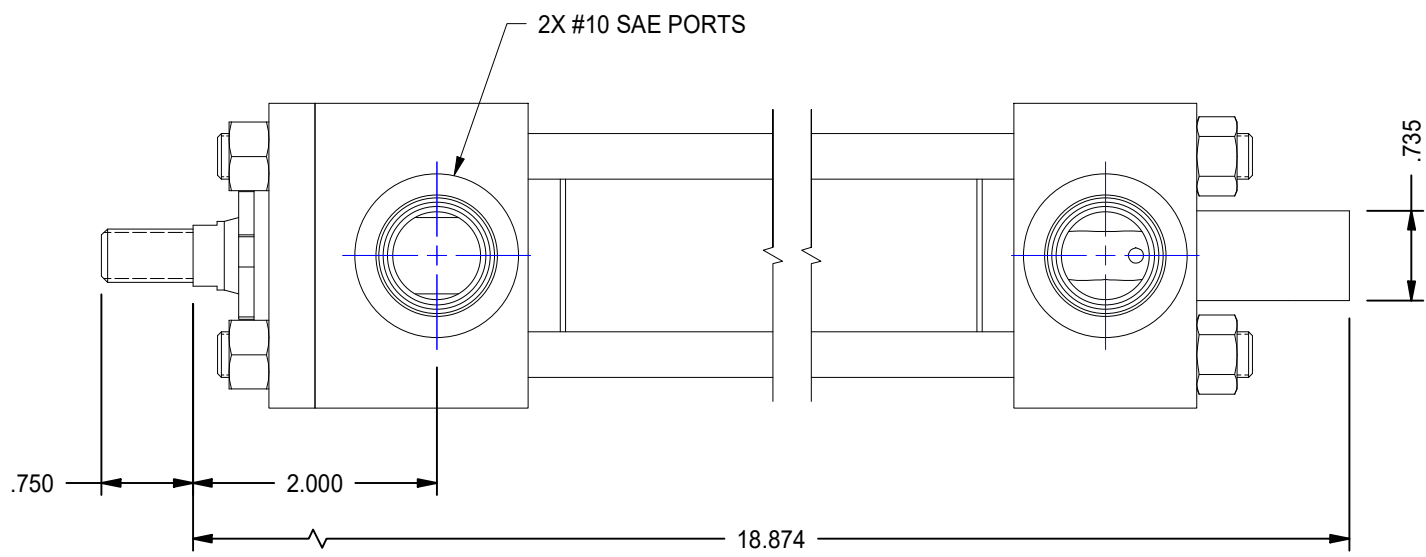

1

2

A

A

B

B

MODEL NUMBER:		PROJECT/CUSTOMER INFO:		DSGND:	DATE: 2013-03-07
 TITAN WORLDWIDE INC. <small>31 Van Stiehl</small> <small>Clear fluid or hydraulic in case of power. One that stands out for greatness of achievement!</small> <small>PHONE: 807-474-5337 FAX: 807-423-5692 EMAIL: info@titanworldwide.com WEB: www.titanworldwide.com</small>		CAPACITY: 3000 PSI		SHEET: A SHEET: 1 OF 1 FILENAME: TRH1.50MP3LT14X12.00.idw	
		WEIGHT: 13.134 lbmass		TITLE: TRH1.50MP3LT14X12.00	
701 MONTREAL STREET THUNDER BAY, ON P7E 3P-2 CANADA TEL: 807-474-5337 FAX: 807-423-5692 www.titanworldwide.com				DRAWING No:	
					REVISION:

1

2

DATE	INTL	DESCRIPTION	REV

1

2