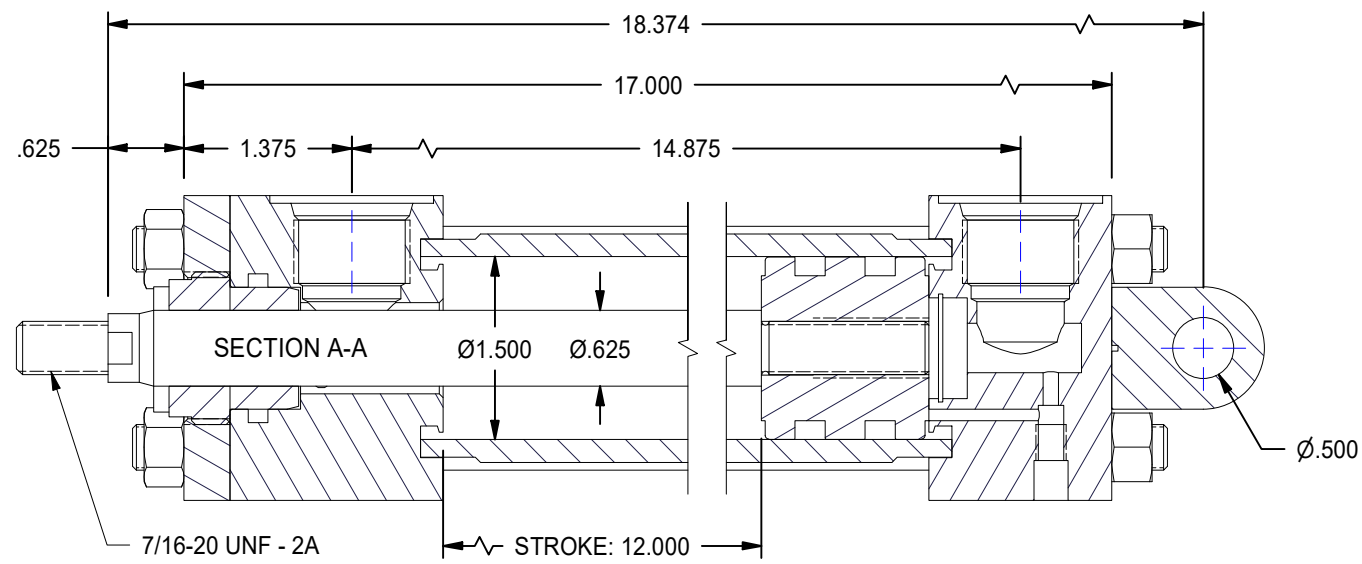

1

2

A

A

B

B

MODEL NUMBER:		PROJECT/CUSTOMER INFO:		DSGND:	DATE: 2013-03-07
 TITAN WORLDWIDE INC. <small>31 Van Stiehl</small> <small>Clear fluid or hydraulic in case of power. One that stands out for greatness of achievement!</small> <small>PHONE: 807-474-5337 FAX: 807-423-5692 EMAIL: info@titanworldwide.com WEB: www.titanworldwide.com</small>		CAPACITY: 3000 PSI		SHEET: A SHEET: 1 OF 1 FILENAME: TRH1.50MP3LT14X12.00.idw	
		WEIGHT: 13.134 lbmass		TITLE: TRH1.50MP3LT14X12.00	
701 MONTREAL STREET THUNDER BAY, ON P7E 3P-2 CANADA TEL: 807-474-5337 FAX: 807-423-5692 www.titanworldwide.com				DRAWING No:	
					REVISION:

1

2

DATE	INTL	DESCRIPTION	REV

1

2