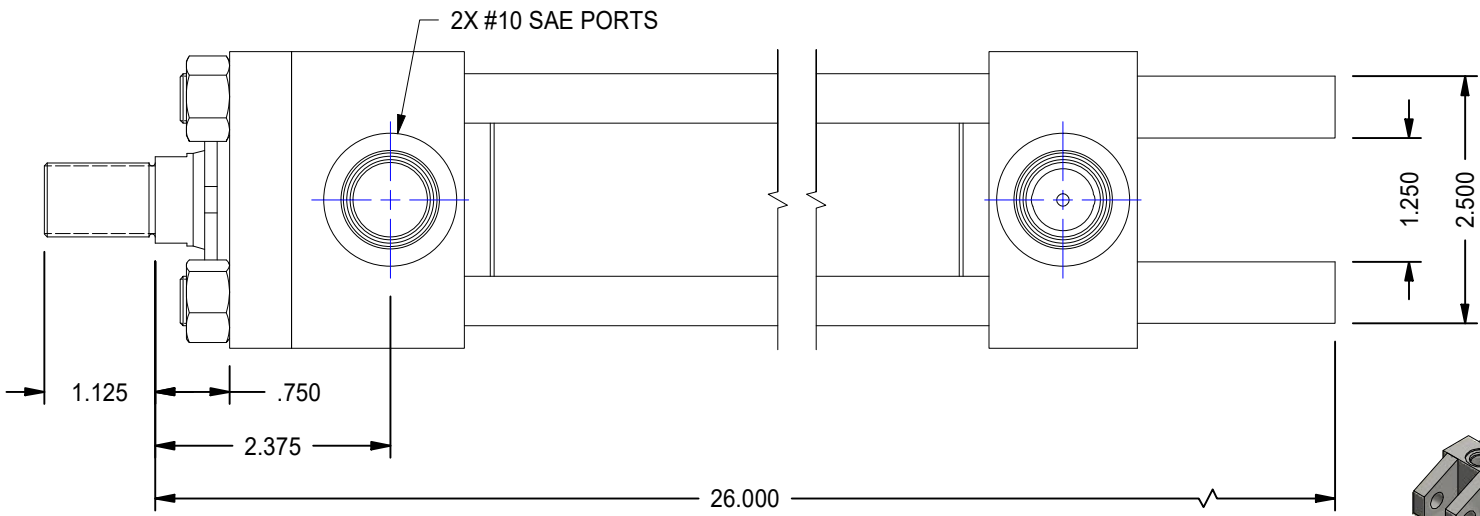

1

2

A

A

B

B

1

2

DATE	INTL	DESCRIPTION	REV

MODEL NUMBER:

TITAN WORLDWIDE INC.
31 Year ISO 9001
Clear Fall or Hydraulic in case of power. One that stands out for
greatness of achievement!

PHONE: 807-474-5337 FAX: 807-623-5692 EMAIL: info@stanworldwide.com WEB: www.stanworldwide.com

701 MONTREAL STREET
THUNDER BAY, ON
P7E 3P-2
CANADA
TEL: 807-474-5337
FAX: 807-623-5692
www.stanworldwide.com

PROJECT/CUSTOMER INFO:		DSGND:	DATE: 2011-12-05
		CAPACITY:	3000 PSI
		WEIGHT:	26.963 lbmass
SHEET SIZE: A	SHEET: 1 OF 1	FILENAME:	TRH2.00MP1LT14X18.00.idw
TITLE: TRH2.00MP1LT14X18.00			
DRAWING No:			REVISION: