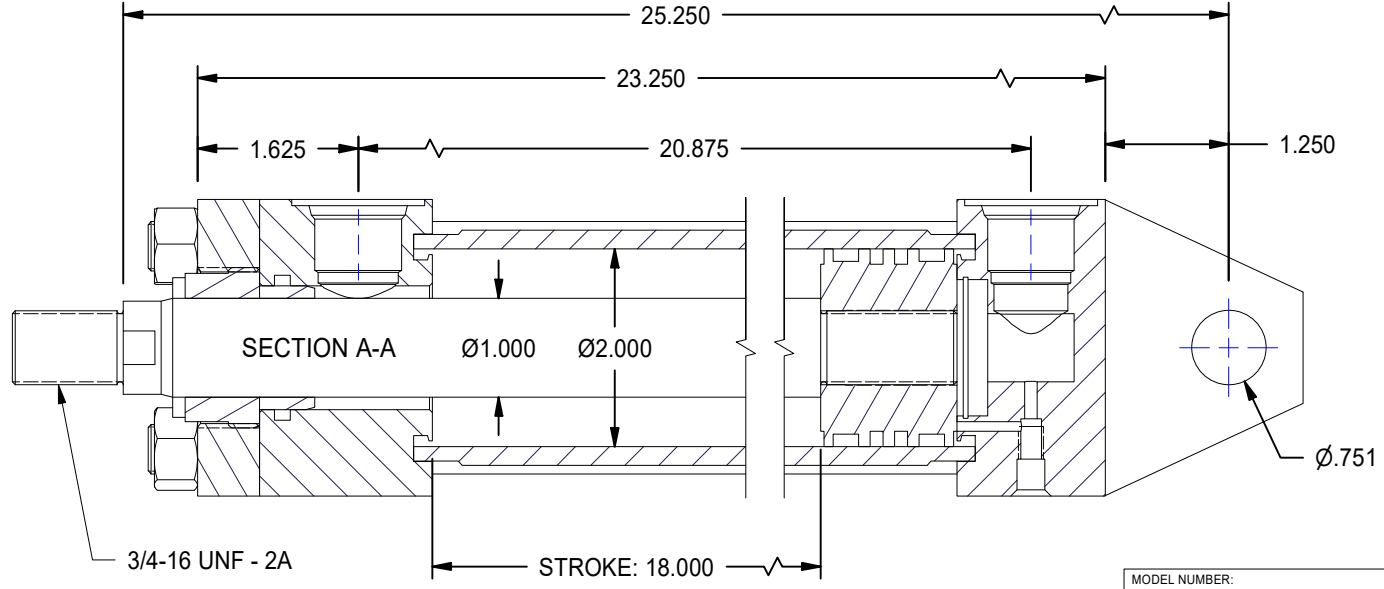

1

2

A

A

B

B

1

2

DATE	INTL	DESCRIPTION	REV

MODEL NUMBER:

TITAN WORLDWIDE INC.
31 Year ISO 9001
 Clear Fall or Hydraulic in case of power. One that stands out for
 greatness of achievement!

PHONE: 807-474-5337 FAX: 807-623-5692 EMAIL: info@stanworldwide.com WEB: www.stanworldwide.com

701 MONTREAL STREET
 THUNDER BAY, ON
 P7E 3P-2
 CANADA
 TEL: 807-474-5337
 FAX: 807-623-5692
 www.stanworldwide.com

PROJECT/CUSTOMER INFO:		DSGND:	DATE: 2011-12-05
		CAPACITY:	3000 PSI
		WEIGHT:	26.963 lbmass
SHEET SIZE: A	SHEET: 1 OF 1	FILENAME:	TRH2.00MP1LT14X18.00.idw
TITLE: TRH2.00MP1LT14X18.00			
DRAWING No:			REVISION: