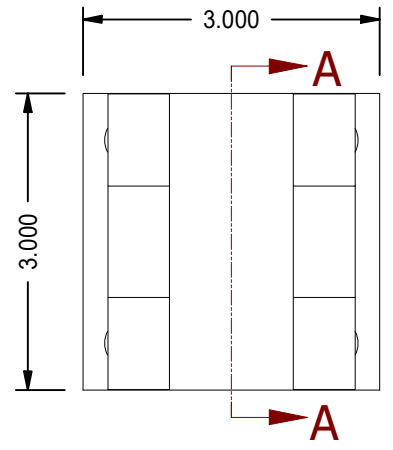

1

2

A

A

B

B

1

2

DATE	INTL	DESCRIPTION	REV

MODEL NUMBER:

TITAN WORLDWIDE INC.
31 Year ISO 9001
 Clear Fall or Hydraulic in case of power. One that stands out for
 greatness of achievement!

PHONE: 807-474-5337 FAX: 807-623-5692 EMAIL: info@stanworldwide.com WEB: www.stanworldwide.com

701 MONTREAL STREET
 THUNDER BAY, ON
 P7E 3P-2
 CANADA
 TEL: 807-474-5337
 FAX: 807-623-5692
 www.stanworldwide.com

PROJECT/CUSTOMER INFO:		DSGND:	DATE: 2011-12-05
		CAPACITY:	3000 PSI
		WEIGHT:	26.963 lbmass
SHEET SIZE: A	SHEET: 1 OF 1	FILENAME:	TRH2.00MP1LT14X18.00.idw
TITLE: TRH2.00MP1LT14X18.00			
DRAWING No:			REVISION: