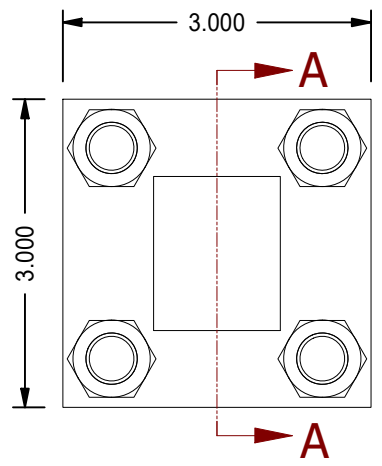

1

2

A

A

B

B

1

2

701 MONTREAL STREET  
 THUNDER BAY, ON  
 P7E 3P-2  
 CANADA  
 TEL: 807-474-5337  
 FAX: 807-623-5692  
 www.titanworldwide.com

PROJECT/CUSTOMER INFO:		DSGND:	DATE: 2013-03-07
		CAPACITY:	3000 PSI
		WEIGHT:	31.588 lbmass
SHEET SIZE: A	SHEET: 1 OF 1	FILENAME:	TRH2.00MP3LT14X24.00.idw
TITLE: TRH2.00MP3LT14X24.00			
DRAWING No:			REVISION: