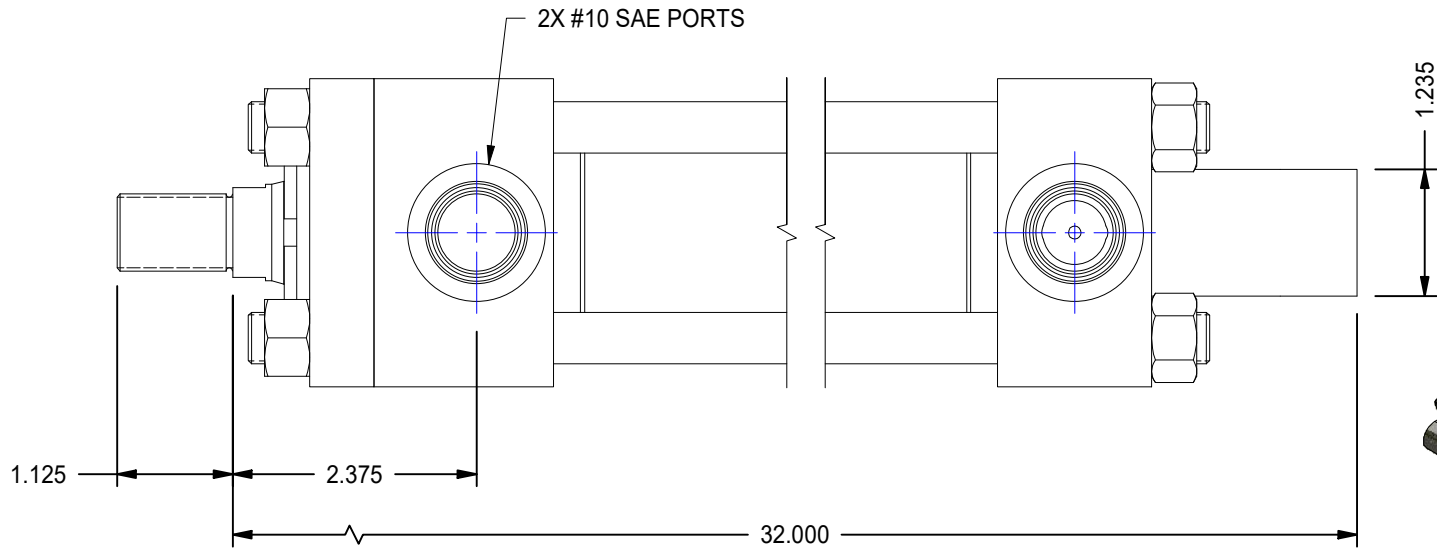

1

2

A

A

B

B

1

2

DATE	INTL	DESCRIPTION	REV

MODEL NUMBER:

TITAN WORLDWIDE INC.
31 Year History
Clear title or specific to date of power. One that stands out for
greatness of achievement!

PHONE: 807-474-5337 FAX: 807-623-5692 EMAIL: info@titanworldwide.com WEB: www.titanworldwide.com

701 MONTREAL STREET
THUNDER BAY, ON
P7E 3P-2
CANADA
TEL: 807-474-5337
FAX: 807-623-5692
www.titanworldwide.com

PROJECT/CUSTOMER INFO:		DSGND:	DATE: 2013-03-07
		CAPACITY:	3000 PSI
		WEIGHT:	31.588 lbmass
SHEET SIZE: A	SHEET: 1 OF 1	FILENAME:	TRH2.00MP3LT14X24.00.idw
TITLE: TRH2.00MP3LT14X24.00			
DRAWING No:			REVISION: