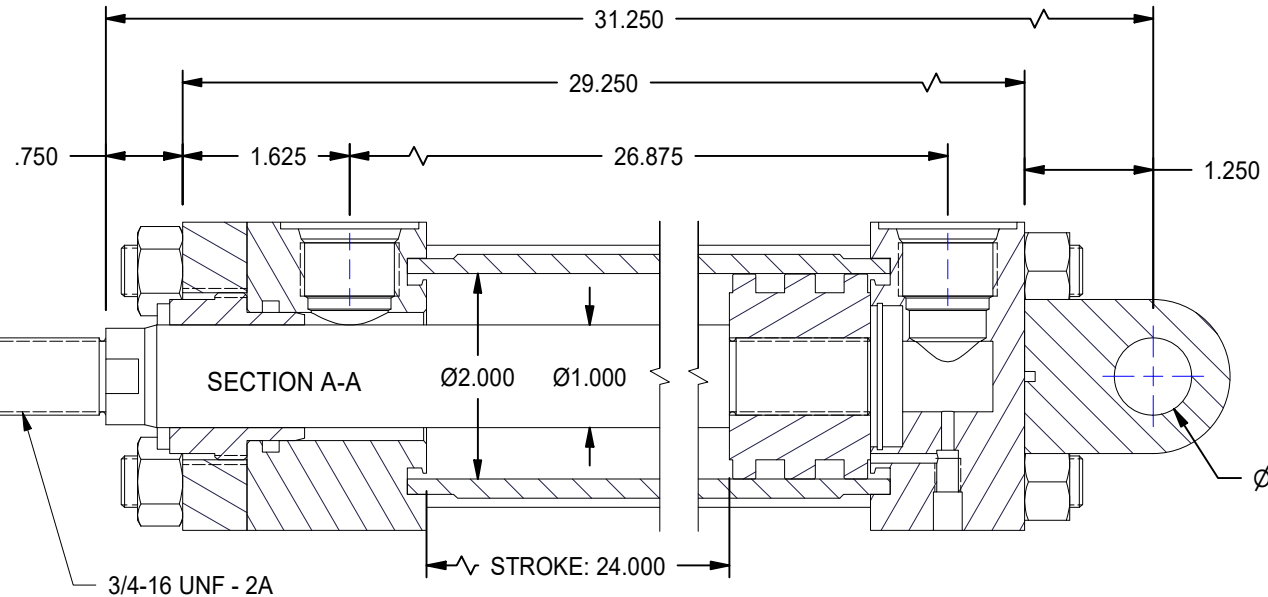

1

2

A

A

B

B

1

2

DATE	INTL	DESCRIPTION	REV

MODEL NUMBER:

**TITAN WORLDWIDE INC.**  
31 Year History  
 Clear title or specific to date of power. One that stands out for  
 greatness of achievement!

PHONE: 807-474-5337 FAX: 807-623-5692 EMAIL: info@titanworldwide.com WEB: www.titanworldwide.com

701 MONTREAL STREET  
 THUNDER BAY, ON  
 P7E 3P-2  
 CANADA  
 TEL: 807-474-5337  
 FAX: 807-623-5692  
 www.titanworldwide.com

PROJECT/CUSTOMER INFO:		DSGND:	DATE: 2013-03-07
		CAPACITY:	3000 PSI
		WEIGHT:	31.588 lbmass
SHEET SIZE: A	SHEET: 1 OF 1	FILENAME:	TRH2.00MP3LT14X24.00.idw
TITLE: TRH2.00MP3LT14X24.00			
DRAWING No:			REVISION: