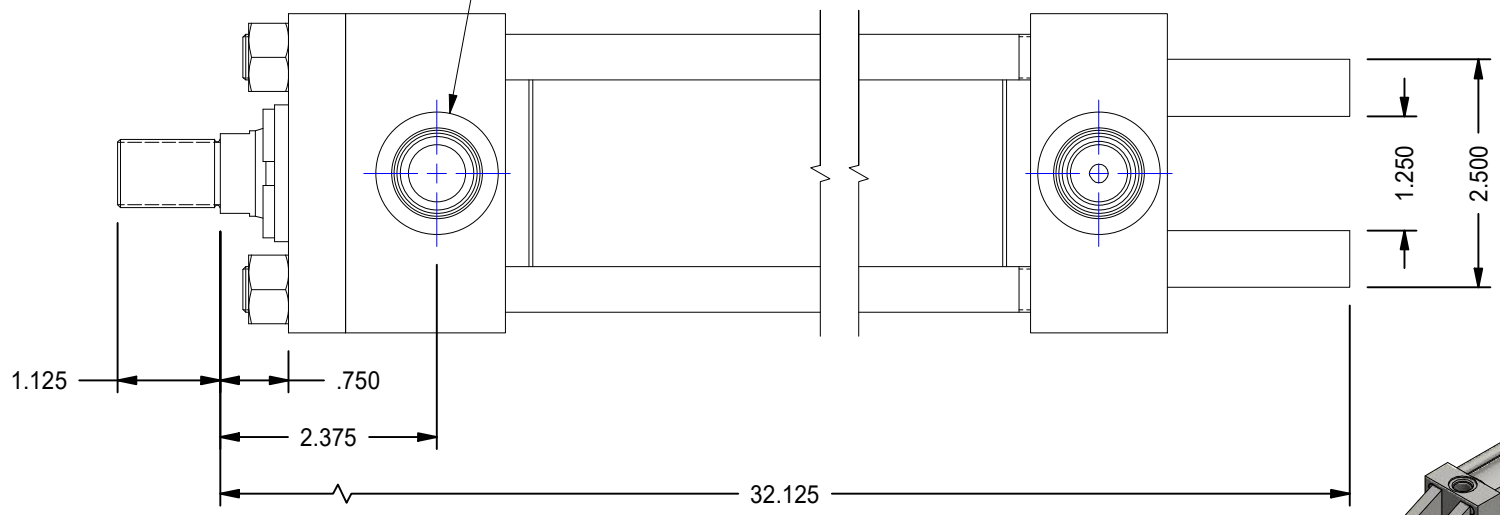

1

2

A

A

B

B

2X #10 SAE PORTS

MODEL NUMBER:		PROJECT/CUSTOMER INFO:		DSGND:	DATE: 2011-12-05
 <b>TITAN WORLDWIDE INC.</b> <small>31 Year ISO 9001          Clear title or graphic in case of power. One that stands out for          greatest of achievement!</small>		CAPACITY: 3000 PSI		WEIGHT: 42.350 lbmass	
		SHEET: A SHEET: 1 OF 1 FILENAME: TRH2.50MP1LT14X24.00.idw		TITLE: TRH2.50MP1LT14X24.00	
701 MONTREAL STREET THUNDER BAY, ON P7E 3P-2 CANADA TEL: 807-474-5337 FAX: 807-423-5692 www.titanworldwide.com		DRAWING No:		REVISION:	

DATE	INTL	DESCRIPTION	REV

1

2

1