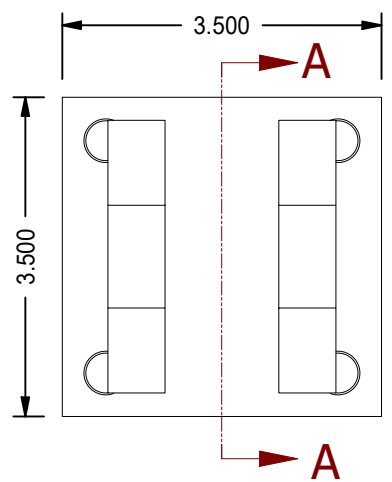

1

2

A

A

B

B

2X #10 SAE PORTS

MODEL NUMBER:		PROJECT/CUSTOMER INFO:		DSGND:	DATE: 2011-12-05
 <b>TITAN WORLDWIDE INC.</b> <small>31 Year ISO 9001          Clear title or graphic in case of power. One that stands out for          greatest of achievement!</small>		CAPACITY: 3000 PSI		WEIGHT: 42.350 lbmass	
		SHEET: A SHEET: 1 OF 1 FILENAME: TRH2.50MP1LT14X24.00.idw		TITLE: TRH2.50MP1LT14X24.00	
701 MONTREAL STREET THUNDER BAY, ON P7E 3P-2 CANADA TEL: 807-474-5337 FAX: 807-423-5692 www.titanworldwide.com		DRAWING No:		REVISION:	

DATE	INTL	DESCRIPTION	REV

1

2

1