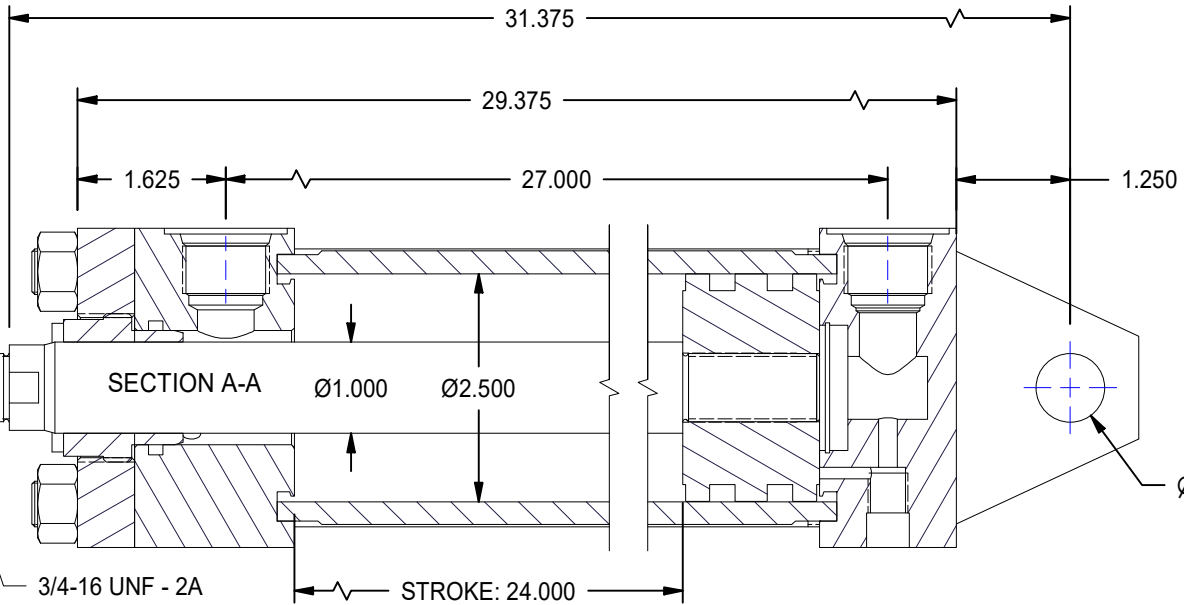

1

2

A

A

B

B

2X #10 SAE PORTS

MODEL NUMBER:		PROJECT/CUSTOMER INFO:		DSGND:	DATE: 2011-12-05
 <b>TITAN WORLDWIDE INC.</b> <small>31 Year ISO 9001          Clear title or graphic in case of power. One that stands out for          greatest of achievement!</small>		CAPACITY: 3000 PSI		WEIGHT: 42.350 lbmass	
		SHEET: A SHEET: 1 OF 1 FILENAME: TRH2.50MP1LT14X24.00.idw		TITLE: TRH2.50MP1LT14X24.00	
701 MONTREAL STREET THUNDER BAY, ON P7E 3P-2 CANADA TEL: 807-474-5337 FAX: 807-423-5692 www.titanworldwide.com		DRAWING No:		REVISION:	

DATE	INTL	DESCRIPTION	REV

1

2

1