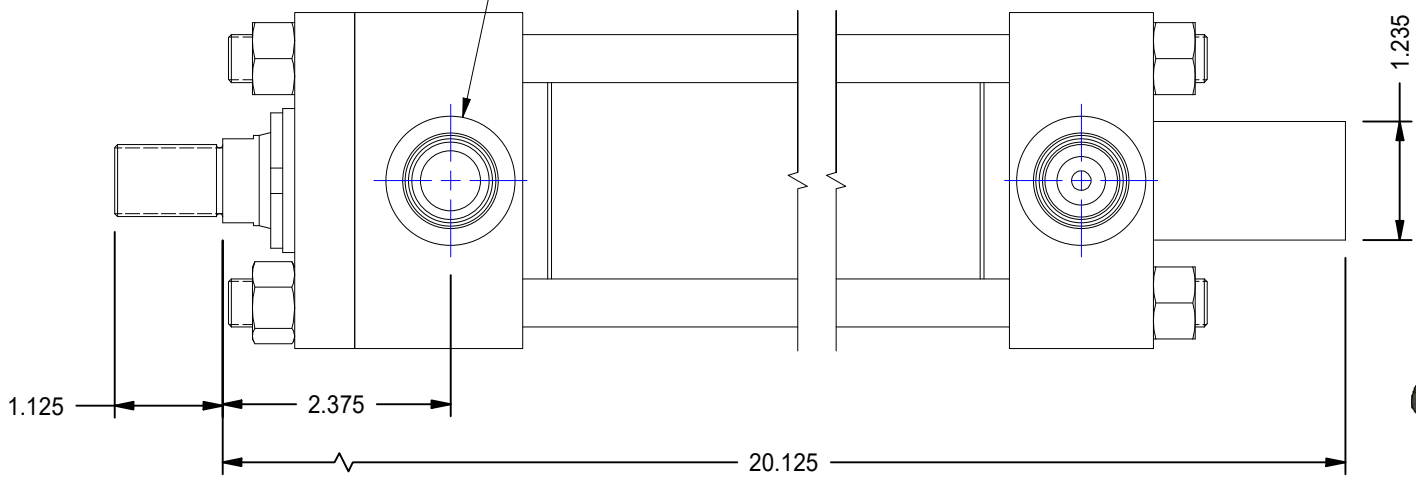

1

2

A

A

B

B

2X #10 SAE PORTS

MODEL NUMBER:		PROJECT/CUSTOMER INFO:		DSGND:	DATE: 2013-03-07
 <b>TITAN WORLDWIDE INC.</b> <small>31 Van Stiehl Clear Lake or Republic, in state of power. One that stands out for greatness of achievement</small> PHONE: 807-474-5337 FAX: 807-623-5692 EMAIL: info@titanworldwide.com WEB: www.titanworldwide.com		CAPACITY:	3000 PSI		
		WEIGHT:	13.306 kg		
SHEET SIZE:	A	SHEET:	1 OF 1		FILENAME:
TITLE:		TRH2.50MP3LT14X12.00			
DRAWING No:					REVISION:

DATE	INTL	DESCRIPTION	REV

1

2