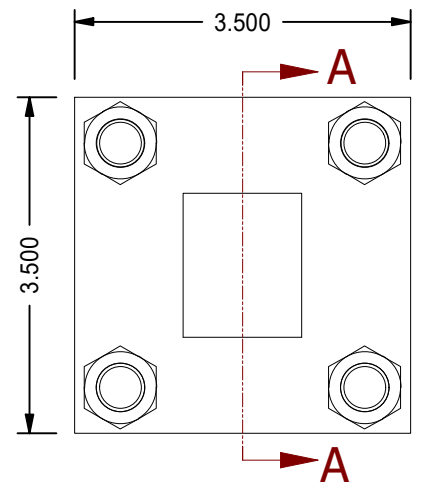

1

2

A

A

B

B

2X #10 SAE PORTS

MODEL NUMBER:		PROJECT/CUSTOMER INFO:		DSGND:	DATE: 2013-03-07
 <b>TITAN WORLDWIDE INC.</b> <small>31 Van Stiehl Clear Lake or Republic, in state of power. One that stands out for greatness of achievement</small> PHONE: 807-474-5337 FAX: 807-623-5692 EMAIL: info@titanworldwide.com WEB: www.titanworldwide.com		CAPACITY:	3000 PSI		
		WEIGHT:	13.306 kg		
SHEET SIZE:	A	SHEET:	1 OF 1		FILENAME:
TITLE:		TRH2.50MP3LT14X12.00			
DRAWING No:					REVISION:

DATE	INTL	DESCRIPTION	REV

1

2