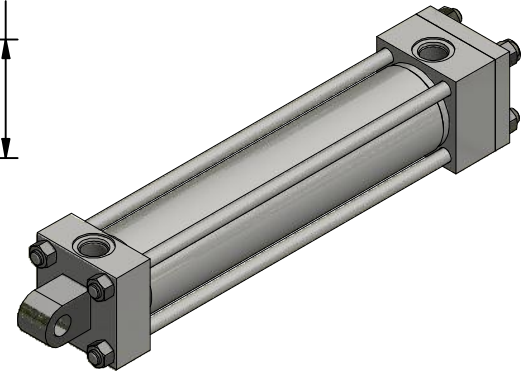

1

2

A

A

B

B

2X #10 SAE PORTS

MODEL NUMBER:		PROJECT/CUSTOMER INFO:		DSGND:	DATE: 2013-03-07
 <b>TITAN WORLDWIDE INC.</b> <small>31 Van Stiehl Clear Lake or Republic, in state of power. One that stands out for greatness of achievement</small> PHONE: 807-474-5337 FAX: 807-623-5692 EMAIL: info@titanworldwide.com WEB: www.titanworldwide.com		CAPACITY:	3000 PSI		
		WEIGHT:	13.306 kg		
SHEET SIZE:	A	SHEET:	1 OF 1		FILENAME:
TITLE:		TRH2.50MP3LT14X12.00			
DRAWING No:					REVISION: