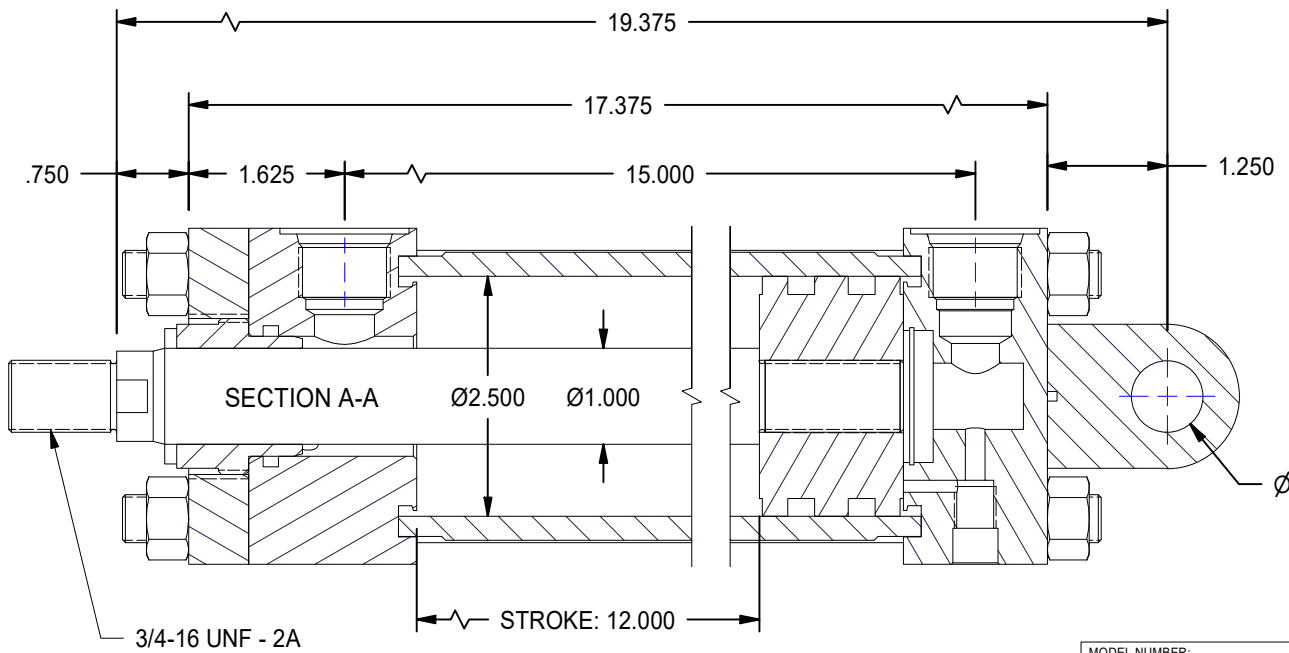

1

2

A

A

B

B

2X #10 SAE PORTS

MODEL NUMBER:		PROJECT/CUSTOMER INFO:		DSGND:	DATE: 2013-03-07
 <b>TITAN WORLDWIDE INC.</b> <small>31 Van Stiehl Clear Lake or Republic, in state of power. One that stands out for greatness of achievement</small> PHONE: 807-474-5337 FAX: 807-623-5692 EMAIL: info@titanworldwide.com WEB: www.titanworldwide.com		CAPACITY:	3000 PSI		
		WEIGHT:	13.306 kg		
SHEET SIZE:	A	SHEET:	1 OF 1		FILENAME:
TITLE:		TRH2.50MP3LT14X12.00			
DRAWING No:					REVISION:

DATE	INTL	DESCRIPTION	REV

1

2