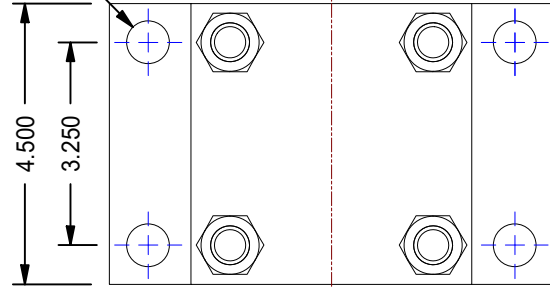

1

2

.375 2.000

2X #12 SAE PORTS

1.625 2.750

13.940

11.500  
9.500  
1.625  
1.125

SECTION A-A

Ø1.375 Ø3.250

1-14 UNS - 2A

STROKE: 6.000

4X Ø.690

7.125  
5.875  
4.500

A

A

MODEL NUMBER:

WEIGHT: 43.823 lbmass

SHEET SIZE: A SHEET: 1 OF 1 FILENAME: TRH3.25ME5LT14X6.00.idw

TITLE: TRH3.25ME5LT14X6.00

DRAWING No: REVISION:

DATE	INTL	DESCRIPTION	REV

1

2