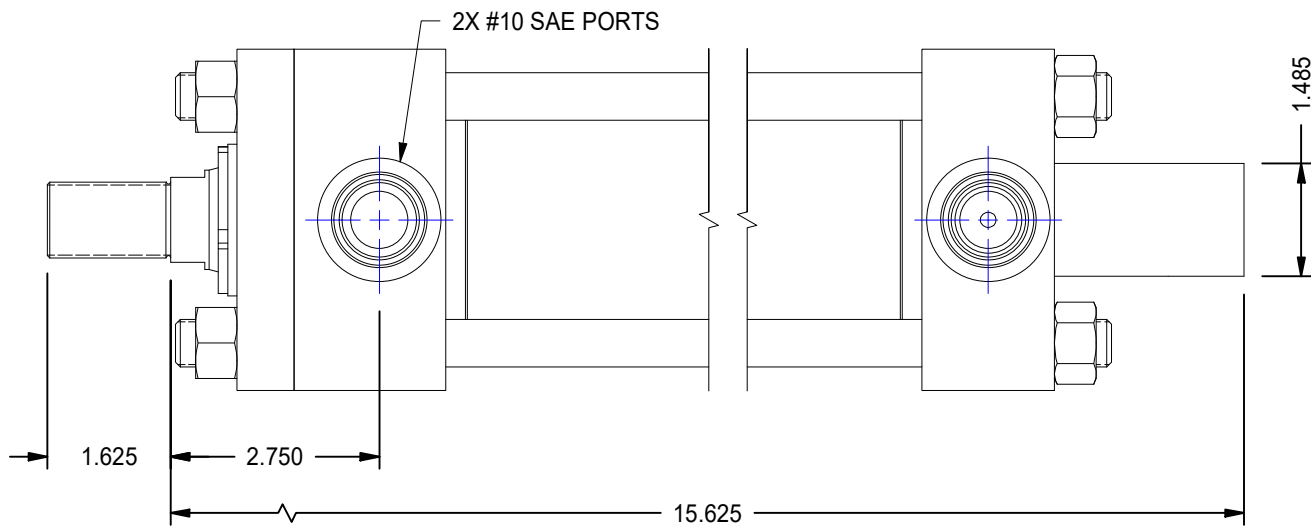

1

2

A

A

B

B

MODEL NUMBER:

TITAN WORLDWIDE INC.
701 MONTREAL STREET
THUNDER BAY, ON
P7E 3P2
CANADA
TEL: 807-474-5337
FAX: 807-623-5692
www.titanworldwide.com

PROJECT/CUSTOMER INFO:		DSGND:	DATE: 2011-01-21
		CAPACITY:	3000 PSI
		WEIGHT:	43.244 lbmass
SHEET SIZE: A	SHEET: 1 OF 1	FILENAME:	TRH3.25MP3LT14X6.00.idw
TITLE: TRH3.25MF2LT14X6.00			
DRAWING No:			REVISION:

1

2

DATE	INTL	DESCRIPTION	REV