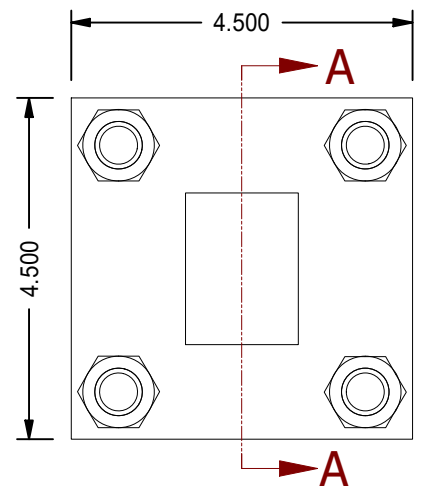

1

2

A

A

B

B

MODEL NUMBER:

TITAN WORLDWIDE INC.
701 MONTREAL STREET
THUNDER BAY, ON
P7E 3P2
CANADA
TEL: 807-474-5337
FAX: 807-623-5692
www.titanworldwide.com

PROJECT/CUSTOMER INFO:		DSGND:	DATE: 2011-01-21
		CAPACITY:	3000 PSI
		WEIGHT:	43.244 lbmass
SHEET SIZE: A	SHEET: 1 OF 1	FILENAME:	TRH3.25MP3LT14X6.00.idw
TITLE: TRH3.25MF2LT14X6.00			
DRAWING No:			REVISION:

1

2

DATE	INTL	DESCRIPTION	REV