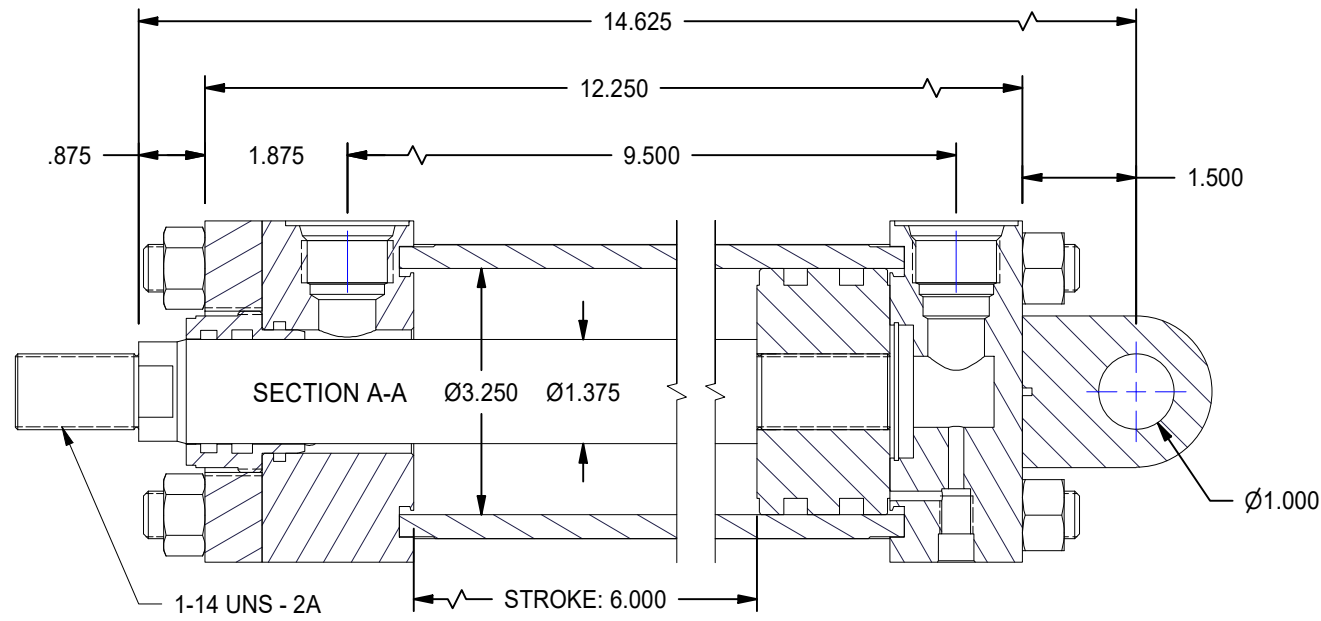

1

2

A

A

B

B

MODEL NUMBER:

TITAN WORLDWIDE INC.
701 MONTREAL STREET
THUNDER BAY, ON
P7E 3P2
CANADA
TEL: 807-474-5337
FAX: 807-623-5692
www.titanworldwide.com

PROJECT/CUSTOMER INFO:		DSGND:	DATE: 2011-01-21
		CAPACITY:	3000 PSI
		WEIGHT:	43.244 lbmass
SHEET SIZE: A	SHEET: 1 OF 1	FILENAME:	TRH3.25MP3LT14X6.00.idw
TITLE: TRH3.25MF2LT14X6.00			
DRAWING No:			REVISION:

1

2

DATE	INTL	DESCRIPTION	REV