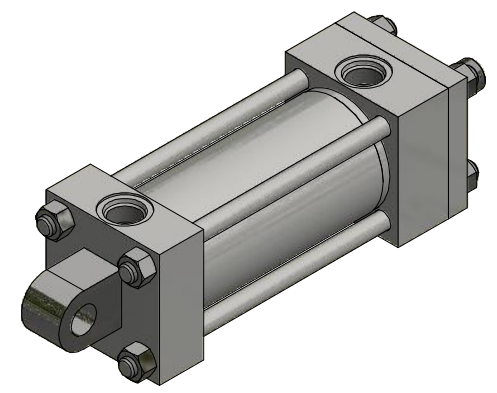

1

2

A

A

B

B

MODEL NUMBER:

TITAN WORLDWIDE INC.
701 MONTREAL STREET
THUNDER BAY, ON
P7E 3P2
CANADA
TEL: 807-474-5337
FAX: 807-623-5692
www.titanworldwide.com

PROJECT/CUSTOMER INFO:		DSGND:	DATE: 2011-01-21
		CAPACITY:	3000 PSI
		WEIGHT:	43.244 lbmass
SHEET SIZE: A	SHEET: 1 OF 1	FILENAME:	TRH3.25MP3LT14X6.00.idw
TITLE: TRH3.25MF2LT14X6.00			
DRAWING No:			REVISION:

1

2

DATE	INTL	DESCRIPTION	REV