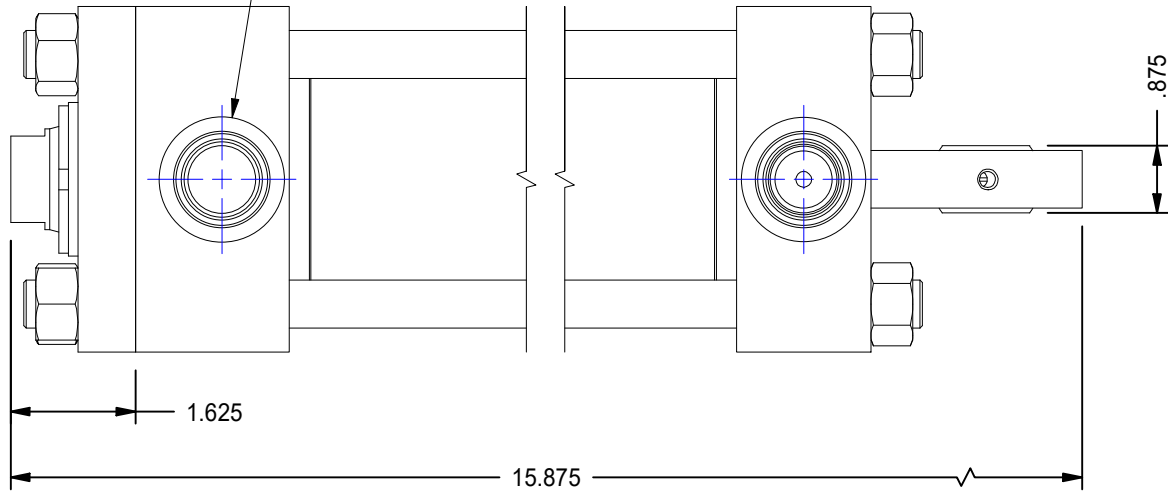

1

2

2X #12 SAE PORTS

A

A

1-14 UNS - 2B

SECTION A-A

STROKE: 6.000

B

B

MODEL NUMBER:		PROJECT/CUSTOMER INFO:		DSGND:	DATE: 2011-01-21
 TITAN WORLDWIDE INC. <small>31 rue 50th St. Clear Fall or replace in case of power. One that stands out for greatness of achievement!</small>		CAPACITY: 3000 psi		WEIGHT: 42.125 lbmass	
		SHEET: A SHEET: 1 OF 1 FILENAME: TRH3.25MP5LT14X6.00.idw		TITLE: TRH3.25MP5LT14X6.00	
701 MONTREAL STREET THUNDER BAY, ON P7E 3P-2 CANADA TEL: 807-474-5337 FAX: 807-623-5692 www.titanworldwide.com				DRAWING No:	
				REVISION:	