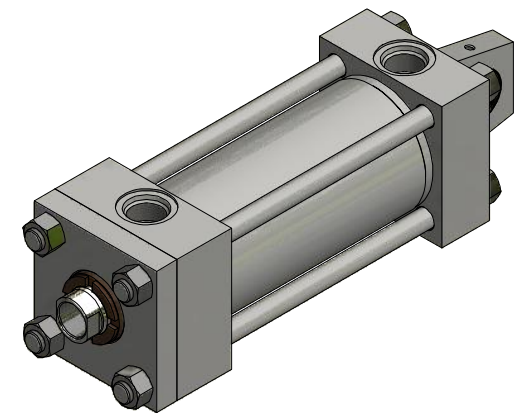

1

2

2X #12 SAE PORTS

A

A

1-14 UNS - 2B

SECTION A-A

STROKE: 6.000

B

B

MODEL NUMBER:		PROJECT/CUSTOMER INFO:		DSGND:	DATE: 2011-01-21
 TITAN WORLDWIDE INC. <small>31 rue 50th St. Clear Fall or replace in case of power. One that stands out for greatness of achievement!</small>		CAPACITY: 3000 psi		WEIGHT: 42.125 lbmass	
		SHEET: A SHEET: 1 OF 1 FILENAME: TRH3.25MP5LT14X6.00.idw		TITLE: TRH3.25MP5LT14X6.00	
701 MONTREAL STREET THUNDER BAY, ON P7E 3P-2 CANADA TEL: 807-474-5337 FAX: 807-623-5692 www.titanworldwide.com				DRAWING No:	
				REVISION:	