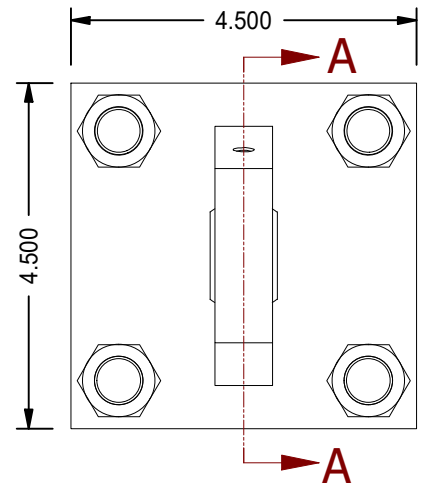

1

2

2X #12 SAE PORTS

A

A

1-14 UNS - 2B

SECTION A-A

STROKE: 6.000

B

B

MODEL NUMBER:		PROJECT/CUSTOMER INFO:		DSGND:	DATE: 2011-01-21
 TITAN WORLDWIDE INC. <small>31 rue 50th St. Clear Fall or replace in case of power. One that stands out for greatness of achievement!</small>		CAPACITY: 3000 psi		WEIGHT: 42.125 lbmass	
		SHEET: A SHEET: 1 OF 1 FILENAME: TRH3.25MP5LT14X6.00.idw		TITLE: TRH3.25MP5LT14X6.00	
701 MONTREAL STREET THUNDER BAY, ON P7E 3P-2 CANADA TEL: 807-474-5337 FAX: 807-623-5692 www.titanworldwide.com				DRAWING No:	
				REVISION:	