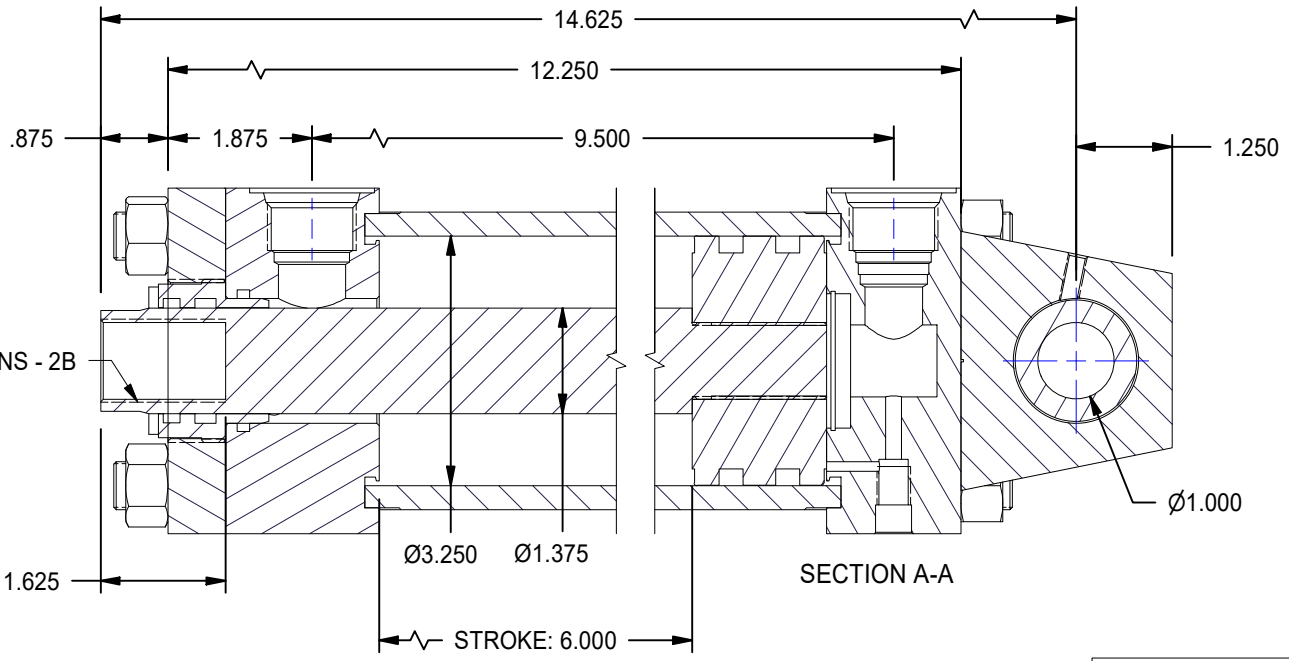

1

2

2X #12 SAE PORTS

A

A

1-14 UNS - 2B

SECTION A-A

STROKE: 6.000

B

B

MODEL NUMBER:		PROJECT/CUSTOMER INFO:		DSGND:	DATE: 2011-01-21
 TITAN WORLDWIDE INC. <small>31 rue 50th St. Clear Fall or replace in case of power. One that stands out for greatness of achievement!</small>		CAPACITY: 3000 psi		WEIGHT: 42.125 lbmass	
		SHEET: A SHEET: 1 OF 1 FILENAME: TRH3.25MP5LT14X6.00.idw		TITLE: TRH3.25MP5LT14X6.00	
701 MONTREAL STREET THUNDER BAY, ON P7E 3P-2 CANADA TEL: 807-474-5337 FAX: 807-623-5692 www.titanworldwide.com				DRAWING No:	
				REVISION:	

1

2

DATE	INTL	DESCRIPTION	REV