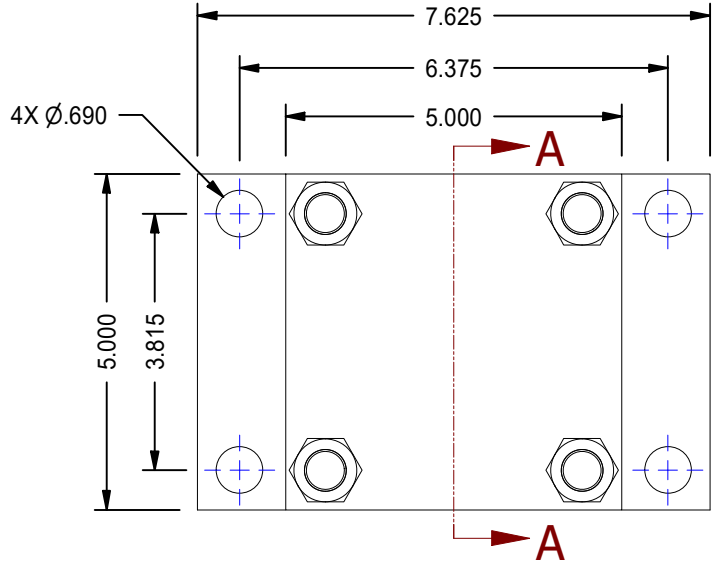

1

2

.375 2.000

2X #12 SAE PORTS

23.750
21.750
1.875
1.125

A

A

B

B

1

2

DATE	INTL	DESCRIPTION	REV

MODEL NUMBER:		PROJECT/CUSTOMER INFO:		DSGND:	DATE: 2011-01-21
 TITAN WORLDWIDE INC. <small>31 ton 5000 LBS. Clear title in graphics is safe or power. One that stands out for greater of achievement!</small>		CAPACITY: 3000 psi		WEIGHT: 83.086 lbmass	
		SHEET: A SHEET: 1 OF 1 FILENAME: TRH4.00ME5LT14X18.00.idw		TITLE: TRH4.00ME5LT14X18.00	
701 MONTREAL STREET THUNDER BAY, ON P7E 3P-2 CANADA TEL: 807-474-5337 FAX: 807-623-5692 www.titanworldwide.com				DRAWING No:	
					REVISION: