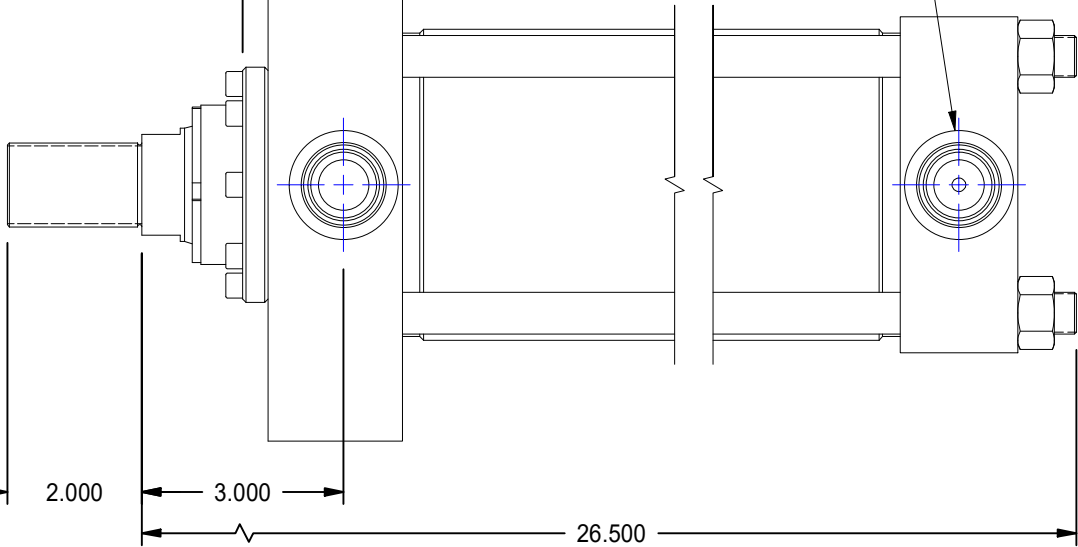

1

2

.375 2.000

2X #12 SAE PORTS

23.750
21.750
1.875
1.125

A

A

B

B

1

2

DATE	INTL	DESCRIPTION	REV

MODEL NUMBER:		PROJECT/CUSTOMER INFO:		DSGND:	DATE: 2011-01-21
 TITAN WORLDWIDE INC. <small>31 ton 5000 LBS. Clear title in graphics is safe or power. One that stands out for greater of achievement!</small>		CAPACITY: 3000 psi		WEIGHT: 83.086 lbmass	
		SHEET: A SHEET: 1 OF 1 FILENAME: TRH4.00ME5LT14X18.00.idw		TITLE: TRH4.00ME5LT14X18.00	
701 MONTREAL STREET THUNDER BAY, ON P7E 3P-2 CANADA TEL: 807-474-5337 FAX: 807-623-5692 www.titanworldwide.com				DRAWING No:	
					REVISION: