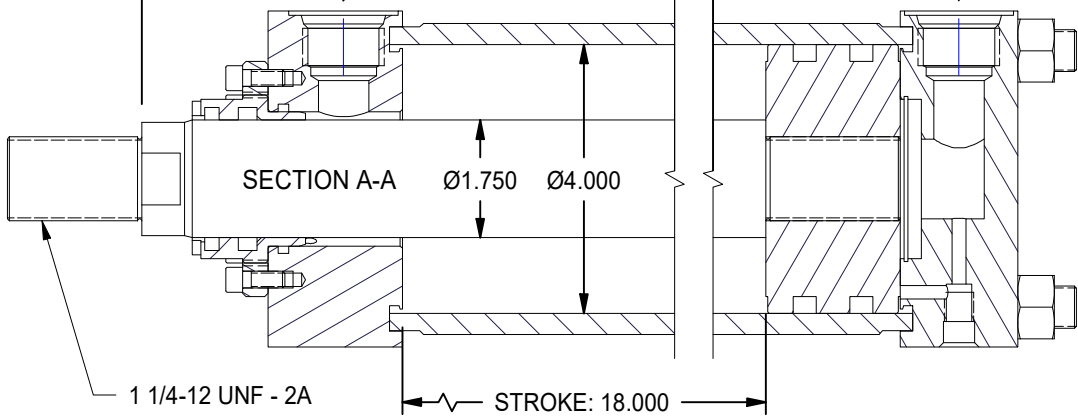

1

2

.375 2.000

2X #12 SAE PORTS

23.750
21.750
1.875
1.125

A

A

B

B

1

2

DATE	INTL	DESCRIPTION	REV

MODEL NUMBER:		PROJECT/CUSTOMER INFO:		DSGND:	DATE: 2011-01-21
 TITAN WORLDWIDE INC. <small>31 ton 5000 LBS. Clear title in graphics is safe or power. One that stands out for greater of achievement!</small>		CAPACITY: 3000 psi		WEIGHT: 83.086 lbmass	
		SHEET: A SHEET: 1 OF 1 FILENAME: TRH4.00ME5LT14X18.00.idw		TITLE: TRH4.00ME5LT14X18.00	
701 MONTREAL STREET THUNDER BAY, ON P7E 3P-2 CANADA TEL: 807-474-5337 FAX: 807-623-5692 www.titanworldwide.com				DRAWING No:	
					REVISION: