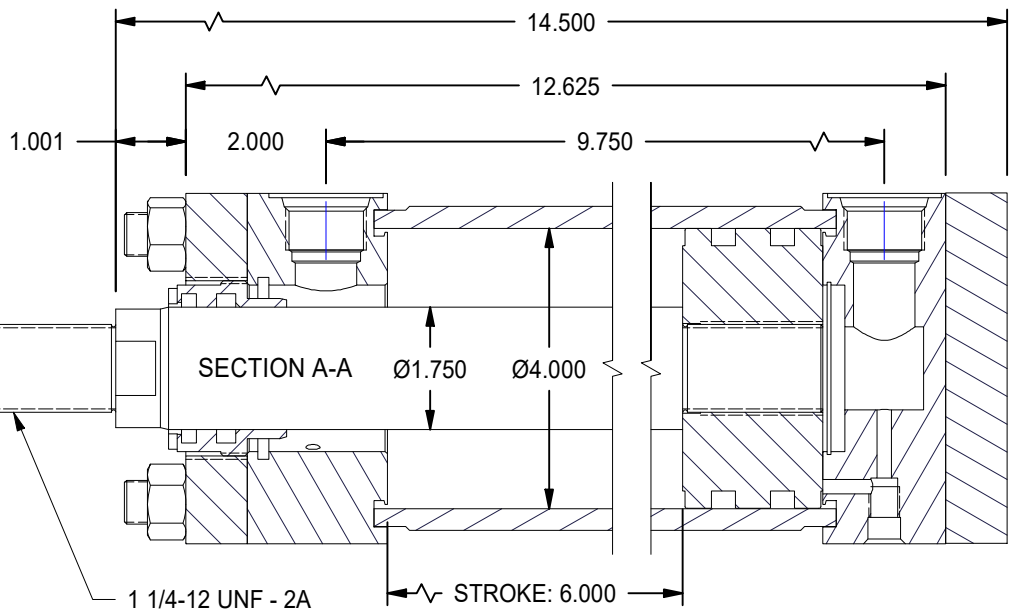

1

2

A

A

B

B

1

2

MODEL NUMBER:		PROJECT/CUSTOMER INFO:		DSGND:	DATE: 2013-03-07
 <b>TITAN WORLDWIDE INC.</b> <small>75 ton lifts Clear lift or special in case or power. One that stands out for greatness of achievement!</small> PHONE: 807-474-5337 FAX: 807-623-5692 EMAIL: info@titanworldwide.com WEB: www.titanworldwide.com		CAPACITY: 3000 PSI		WEIGHT: 62.308 lbmass	
		SHEET: A SHEET: 1 OF 1 FILENAME: TRH4.00MF2LT14X6.00.idw		TITLE: TRH4.00MF2LT14X6.00	
701 MONTREAL STREET THUNDER BAY, ON P7E 3P-2 CANADA TEL: 807-474-5337 FAX: 807-623-5692 www.titanworldwide.com				DRAWING No:	
DATE INTL DESCRIPTION REV				REVISION:	