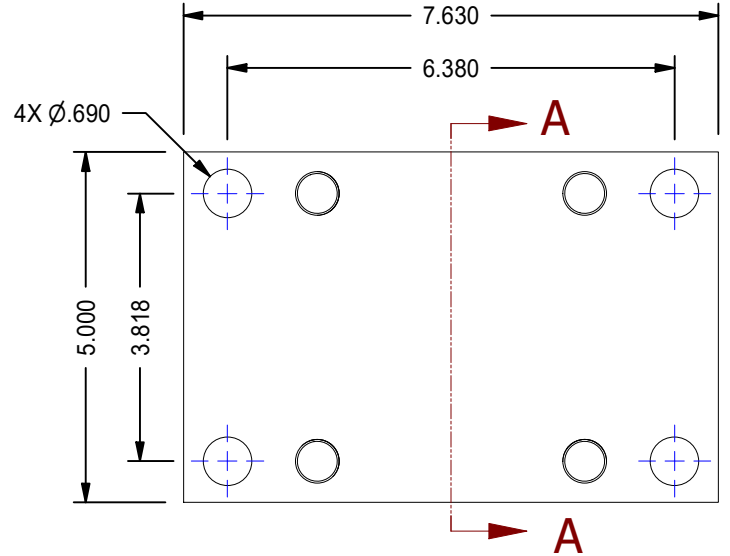

1

2

A

A

B

B

1

2

MODEL NUMBER:		PROJECT/CUSTOMER INFO:		DSGND:	DATE: 2013-03-07
 <b>TITAN WORLDWIDE INC.</b> <small>75 ton lifts Clear lift or special in case or power. One that stands out for greatness of achievement!</small> PHONE: 807-474-5337 FAX: 807-623-5692 EMAIL: info@titanworldwide.com WEB: www.titanworldwide.com		CAPACITY: 3000 PSI		WEIGHT: 62.308 lbmass	
		SHEET: A SHEET: 1 OF 1 FILENAME: TRH4.00MF2LT14X6.00.idw		TITLE: TRH4.00MF2LT14X6.00	
701 MONTREAL STREET THUNDER BAY, ON P7E 3P-2 CANADA TEL: 807-474-5337 FAX: 807-623-5692 www.titanworldwide.com				DRAWING No:	
DATE INTL DESCRIPTION REV				REVISION:	