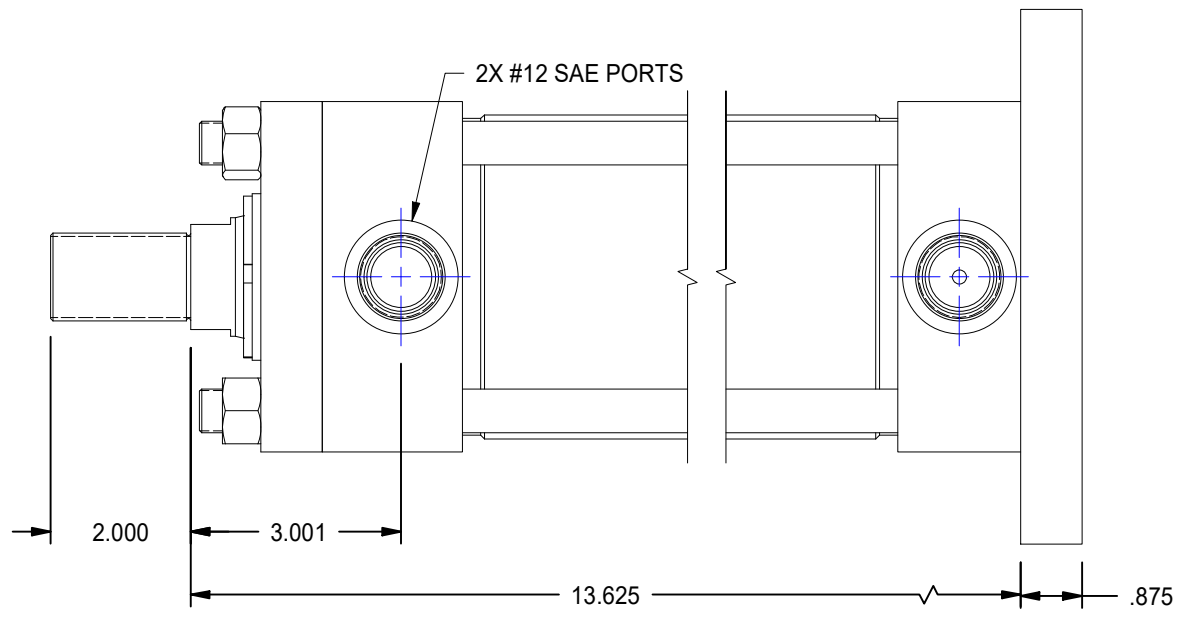

1

2

A

A

B

B

1

2

MODEL NUMBER:		PROJECT/CUSTOMER INFO:		DSGND:	DATE: 2013-03-07
TITAN WORLDWIDE INC. 75 ton lifts Clear lift or special in case or power. One that stands out for greatness of achievement! PHONE: 807-474-5337 FAX: 807-623-5692 EMAIL: info@titanworldwide.com WEB: www.titanworldwide.com		CAPACITY: 3000 PSI		WEIGHT: 62.308 lbmass	
		SHEET: A SHEET: 1 OF 1 FILENAME: TRH4.00MF2LT14X6.00.idw		TITLE: TRH4.00MF2LT14X6.00	
701 MONTREAL STREET THUNDER BAY, ON P7E 3P-2 CANADA TEL: 807-474-5337 FAX: 807-623-5692 www.titanworldwide.com				DRAWING No:	
DATE INTL DESCRIPTION REV				REVISION: