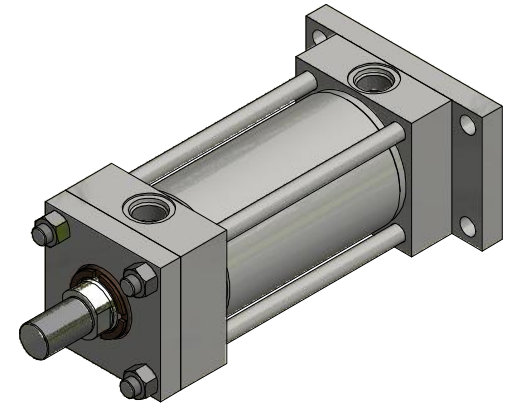

1

2

A

A

B

B

1

2

MODEL NUMBER:		PROJECT/CUSTOMER INFO:		DSGND:	DATE: 2013-03-07
 <b>TITAN WORLDWIDE INC.</b> <small>75 ton lifts Clear lift or special in case or power. One that stands out for greatness of achievement!</small> PHONE: 807-474-5337 FAX: 807-623-5692 EMAIL: info@titanworldwide.com WEB: www.titanworldwide.com		CAPACITY: 3000 PSI		WEIGHT: 62.308 lbmass	
		SHEET: A SHEET: 1 OF 1 FILENAME: TRH4.00MF2LT14X6.00.idw		TITLE: TRH4.00MF2LT14X6.00	
701 MONTREAL STREET THUNDER BAY, ON P7E 3P-2 CANADA TEL: 807-474-5337 FAX: 807-623-5692 www.titanworldwide.com				DRAWING No:	
DATE INTL DESCRIPTION REV				REVISION:	