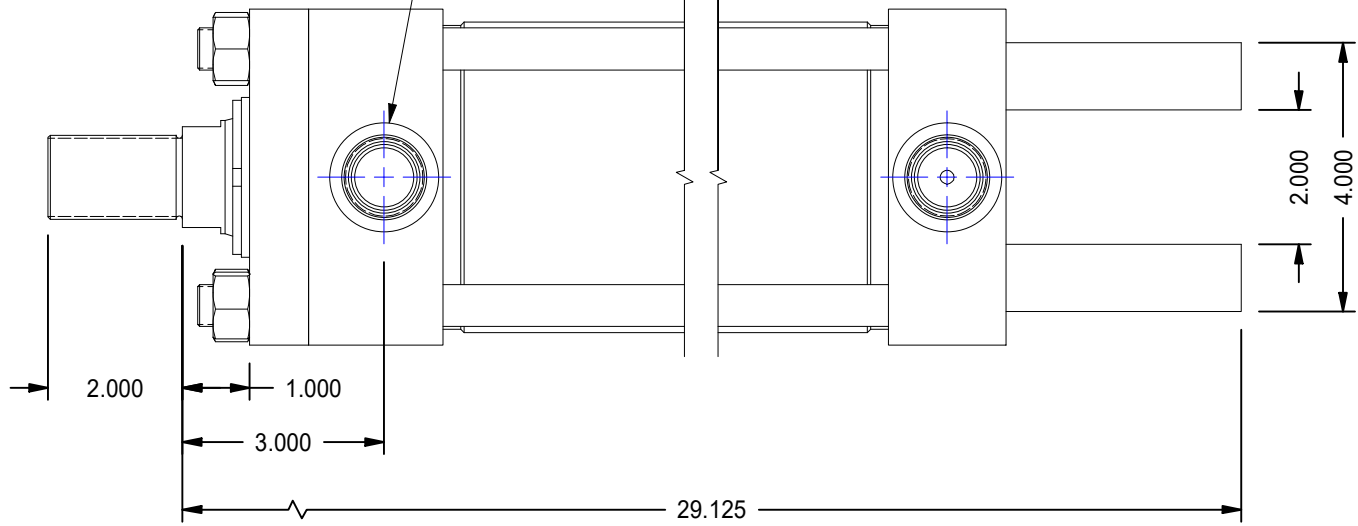

1

2

A

A

B

B

2X #12 SAE PORTS

MODEL NUMBER:		PROJECT/CUSTOMER INFO:		DSGND:	DATE: 2013-12-02
 TITAN WORLDWIDE INC. <small>31 Year ISO 9001</small> <small>Clear that is pleasurable to use or power. One that stands out for greatness of achievement!</small> <small>PHONE: 807-474-5337 FAX: 807-623-5692 EMAIL: info@titanworldwide.com WEB: www.titanworldwide.com</small>		CAPACITY:	3000 PSI		
		WEIGHT:	87.529 lbmass		
SHEET SIZE:	A	SHEET:	1 OF 1		FILENAME:
TITLE:		TRH4.00MP1LT14X18.00			
DRAWING No:					REVISION:
					A

DATE	INTL	DESCRIPTION	REV

1

2