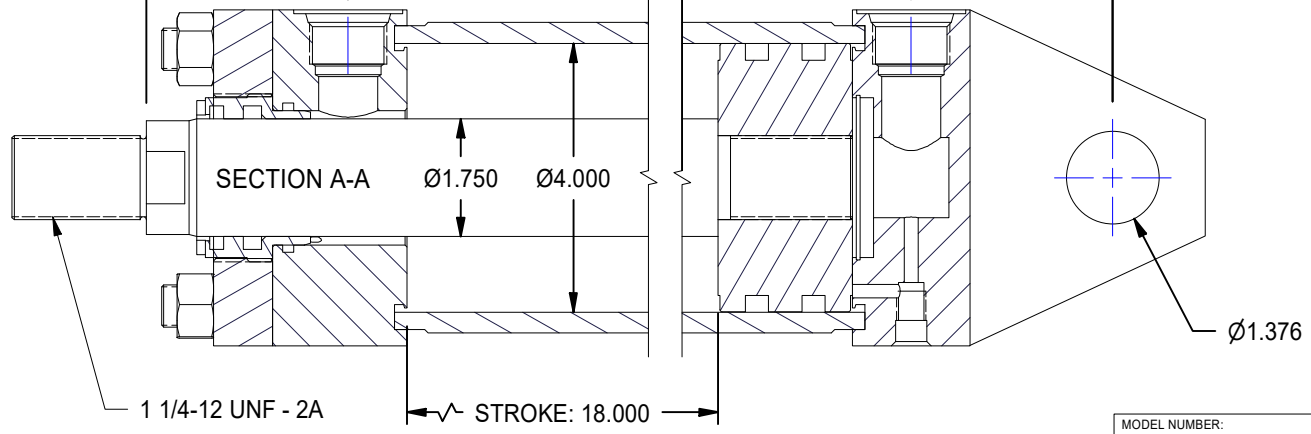

1

2

A

A

B

B

2X #12 SAE PORTS

MODEL NUMBER:		PROJECT/CUSTOMER INFO:		DSGND:	DATE: 2013-12-02
 TITAN WORLDWIDE INC. <small>31 Year ISO 9001</small> <small>Clear that is pleasurable to use or power. One that stands out for greatness of achievement!</small> <small>PHONE: 807-474-5337 FAX: 807-623-5692 EMAIL: info@titanworldwide.com WEB: www.titanworldwide.com</small>		CAPACITY:	3000 PSI		
		WEIGHT:	87.529 lbmass		
SHEET SIZE:	A	SHEET:	1 OF 1		FILENAME:
TITLE:		TRH4.00MP1LT14X18.00			
DRAWING No:					REVISION:
					A

DATE	INTL	DESCRIPTION	REV

1

2