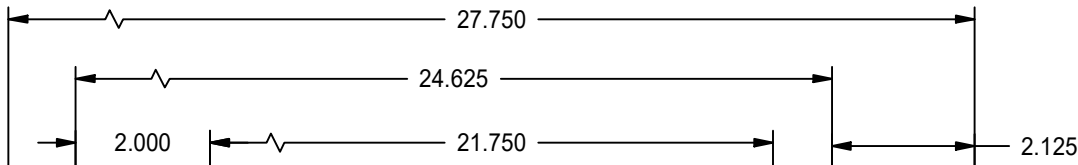

1

2

A

A

B

B

2X #12 SAE PORTS

MODEL NUMBER:		PROJECT/CUSTOMER INFO:		DSGND:	DATE: 2013-12-02
 TITAN WORLDWIDE INC. <small>31 Year ISO 9001</small> <small>Clear that is pleasurable to use or power. One that stands out for greatness of achievement!</small> <small>PHONE: 807-474-5337 FAX: 807-623-5692 EMAIL: info@titanworldwide.com WEB: www.titanworldwide.com</small>		CAPACITY:	3000 PSI		
		WEIGHT:	87.529 lbmass		
SHEET SIZE:	A	SHEET:	1 OF 1		FILENAME:
TITLE:		TRH4.00MP1LT14X18.00			
DRAWING No:					REVISION:
					A