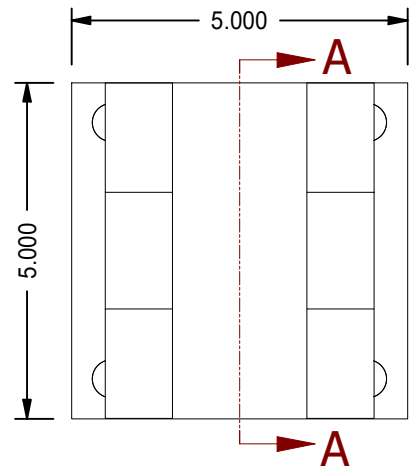

1

2

A

A

B

B

2X #12 SAE PORTS

MODEL NUMBER:		PROJECT/CUSTOMER INFO:		DSGND:	DATE: 2013-12-02
 TITAN WORLDWIDE INC. <small>31 Year ISO 9001</small> <small>Clear that is pleasurable to use or power. One that stands out for greatness of achievement!</small> <small>PHONE: 807-474-5337 FAX: 807-623-5692 EMAIL: info@titanworldwide.com WEB: www.titanworldwide.com</small>		CAPACITY:	3000 PSI		
		WEIGHT:	87.529 lbmass		
SHEET SIZE:	A	SHEET:	1 OF 1		FILENAME:
TITLE:		TRH4.00MP1LT14X18.00			
DRAWING No:					REVISION:
					A

DATE	INTL	DESCRIPTION	REV

1

2