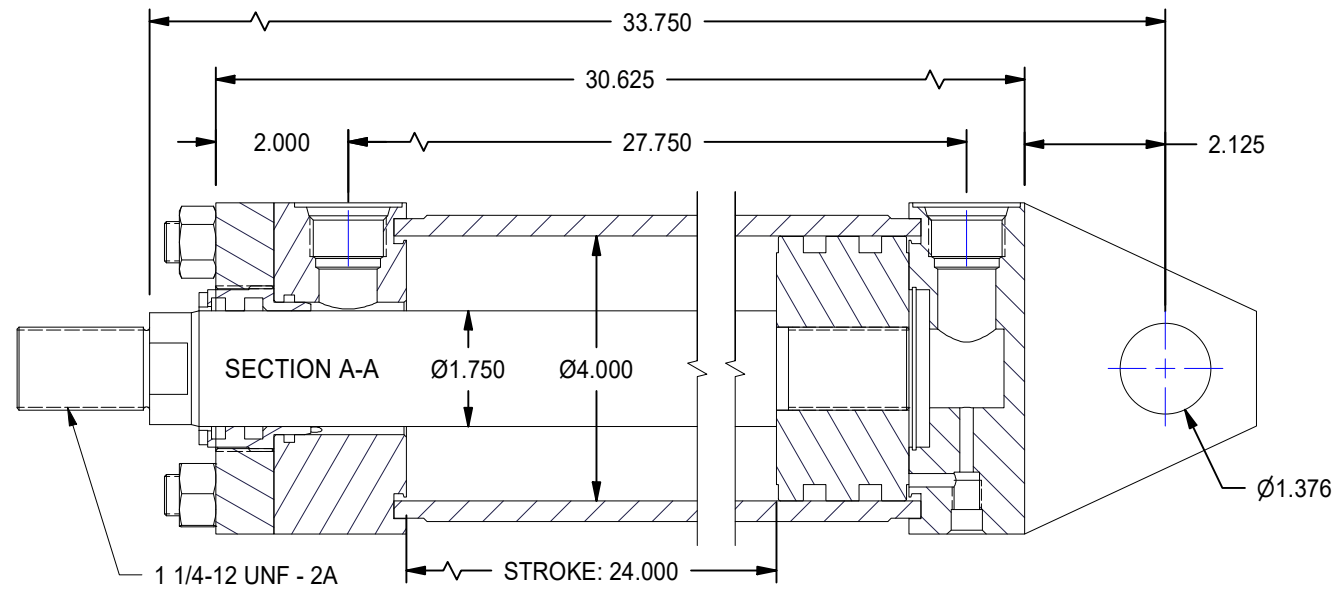

1

2

A

A

B

B

MODEL NUMBER:		PROJECT/CUSTOMER INFO:		DSGND:	DATE: 2013-12-02
 <b>TITAN WORLDWIDE INC.</b> <small>31 Year ISO 9001          Clear that all projects, in size or power. One that stands out for          greatness of achievement!</small>		CAPACITY: 3000 PSI		WEIGHT: 101.120 lbmass	
		SHEET: A SHEET: 1 OF 1 FILENAME: TRH4.00MP1LT14X24.00.idw		TITLE: TRH4.00MP1LT14X24.00	
701 MONTREAL STREET THUNDER BAY, ON P7E 3P-2 CANADA TEL: 807-474-5337 FAX: 807-423-5692 www.titanworldwide.com		DRAWING No:			REVISION: A

1

2

DATE	INTL	DESCRIPTION	REV