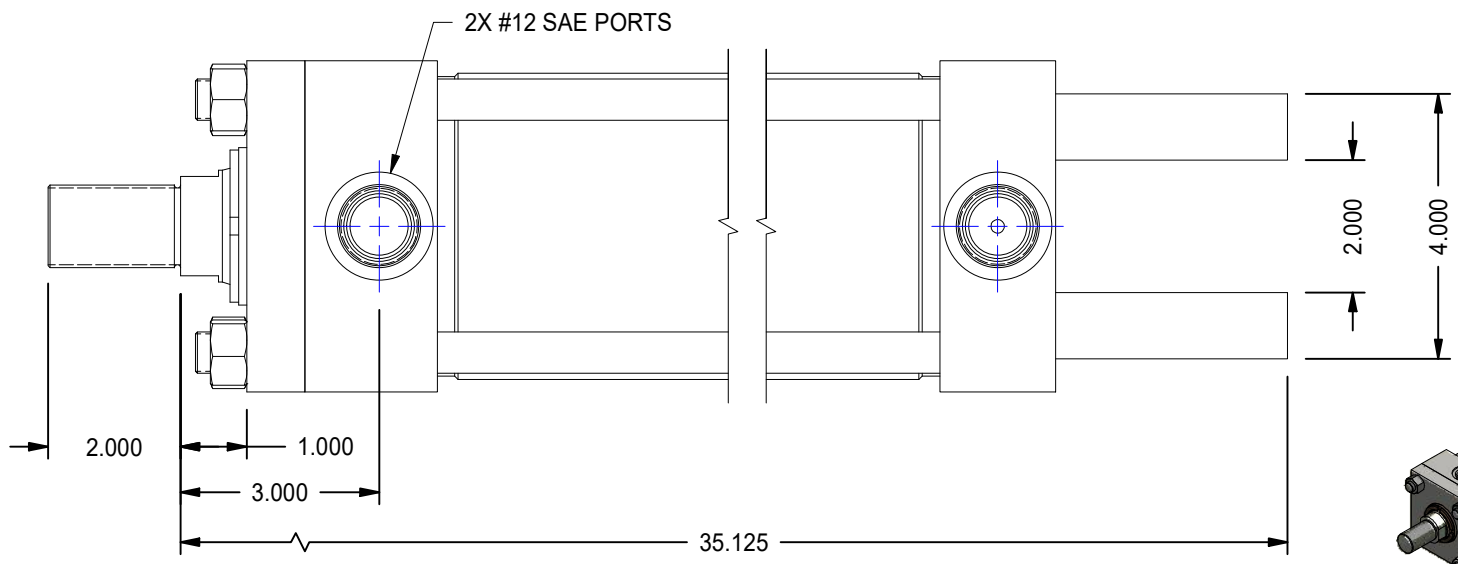

1

2

A

A

B

B

MODEL NUMBER:		PROJECT/CUSTOMER INFO:		DSGND:	DATE: 2013-12-02
 <b>TITAN WORLDWIDE INC.</b> <small>31 Year ISO 9001          Clear that all projects, in size or power. One that stands out for          greatness of achievement!</small>		CAPACITY: 3000 PSI		WEIGHT: 101.120 lbmass	
		SHEET: A SHEET: 1 OF 1 FILENAME: TRH4.00MP1LT14X24.00.idw		TITLE: TRH4.00MP1LT14X24.00	
701 MONTREAL STREET THUNDER BAY, ON P7E 3P-2 CANADA TEL: 807-474-5337 FAX: 807-423-5692 www.titanworldwide.com		DRAWING No:			REVISION: A