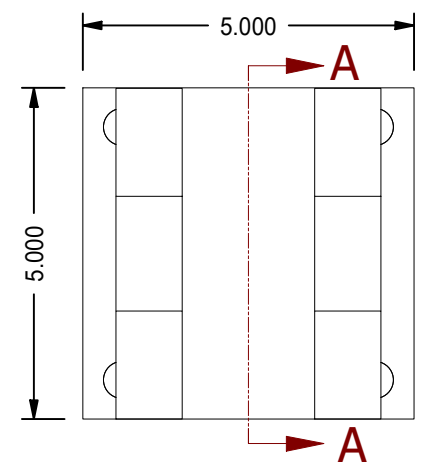

1

2

A

A

B

B

MODEL NUMBER:		PROJECT/CUSTOMER INFO:		DSGND:	DATE: 2013-12-02
 <b>TITAN WORLDWIDE INC.</b> <small>31 Year ISO 9001          Clear that all projects, in size or power. One that stands out for          greatness of achievement!</small>		CAPACITY: 3000 PSI		WEIGHT: 101.120 lbmass	
		SHEET: A SHEET: 1 OF 1 FILENAME: TRH4.00MP1LT14X24.00.idw		TITLE: TRH4.00MP1LT14X24.00	
701 MONTREAL STREET THUNDER BAY, ON P7E 3P-2 CANADA TEL: 807-474-5337 FAX: 807-423-5692 www.titanworldwide.com		DRAWING No:			REVISION: A

1

2

DATE	INTL	DESCRIPTION	REV