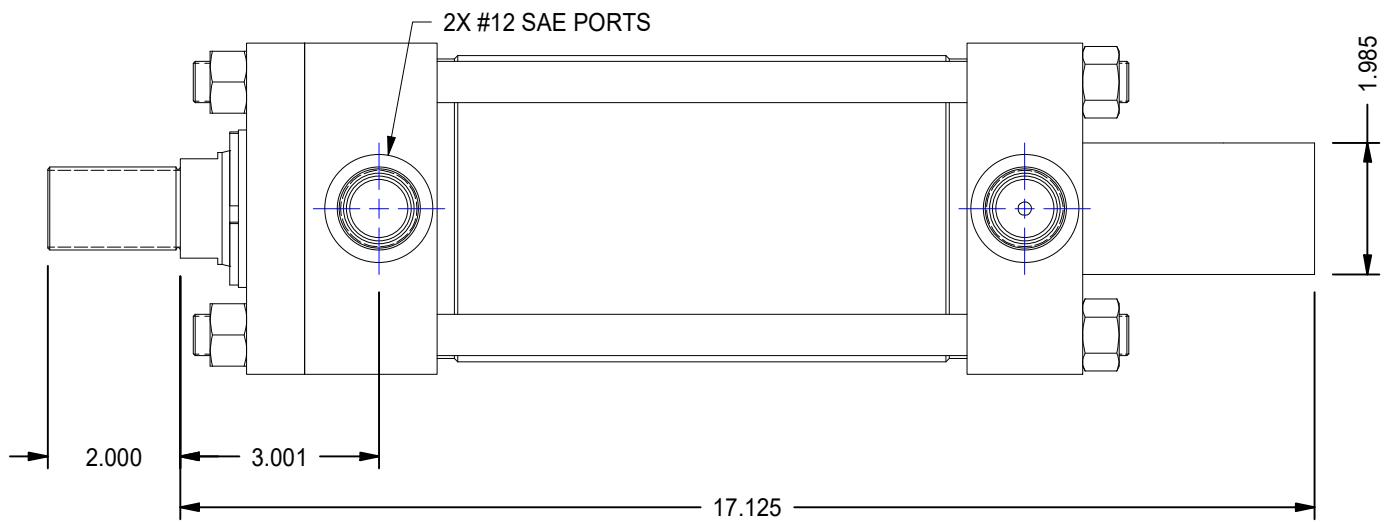

1

2

A

A

B

B

1

2

DATE	INTL	DESCRIPTION	REV

MODEL NUMBER:

TITAN WORLDWIDE INC.
31 Year ISO 9001
Clear that all products are made in power. One that stands out for
greatness of achievement!

PHONE: 807-474-5337 FAX: 807-623-5692 EMAIL: info@titanworldwide.com WEB: www.titanworldwide.com

701 MONTREAL STREET
THUNDER BAY, ON
P7E 3P2
CANADA
TEL: 807-474-5337
FAX: 807-623-5692
www.titanworldwide.com

PROJECT/CUSTOMER INFO:		DSGND:	DATE: 2013-03-07
		CAPACITY:	3000 PSI
		WEIGHT:	57.850 lbmass
SHEET SIZE: A	SHEET: 1 OF 1	FILENAME:	TRH4.00MP3LT14X6.00.idw
TITLE: TRH4.00MP3LT14X6.00			
DRAWING No:			REVISION: