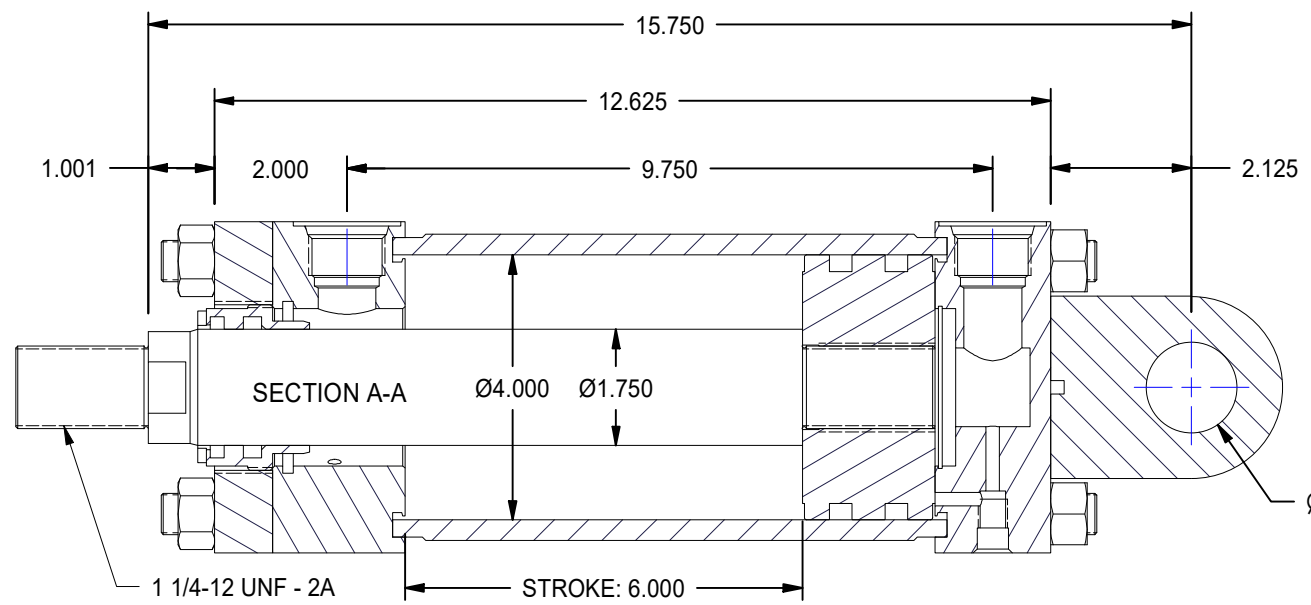

1

2

A

A

B

B

1

2

DATE	INTL	DESCRIPTION	REV

MODEL NUMBER:

**TITAN WORLDWIDE INC.**  
31 Year ISO 9001  
 Clear that all products are made in power. One that stands out for  
 greatness of achievement!

PHONE: 807-474-5337 FAX: 807-623-5692 EMAIL: info@titanworldwide.com WEB: www.titanworldwide.com

701 MONTREAL STREET  
 THUNDER BAY, ON  
 P7E 3P2  
 CANADA  
 TEL: 807-474-5337  
 FAX: 807-623-5692  
 www.titanworldwide.com

PROJECT/CUSTOMER INFO:		DSGND:	DATE: 2013-03-07
		CAPACITY:	3000 PSI
		WEIGHT:	57.850 lbmass
SHEET SIZE: A	SHEET: 1 OF 1	FILENAME:	TRH4.00MP3LT14X6.00.idw
TITLE: TRH4.00MP3LT14X6.00			
DRAWING No:			REVISION: