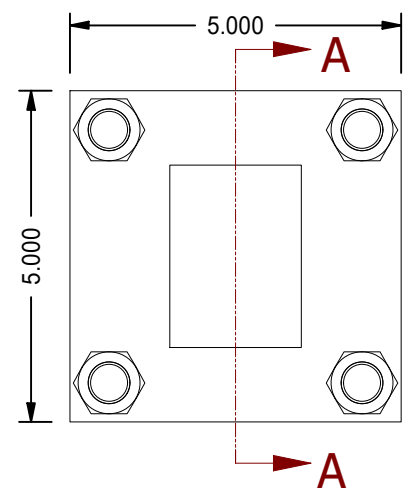

1

2

A

A

B

B

1

2

DATE	INTL	DESCRIPTION	REV

MODEL NUMBER:

**TITAN WORLDWIDE INC.**  
31 Year ISO 9001  
 Clear that all products are made in power. One that stands out for  
 greatness of achievement!

PHONE: 807-474-5337 FAX: 807-623-5692 EMAIL: info@titanworldwide.com WEB: www.titanworldwide.com

701 MONTREAL STREET  
 THUNDER BAY, ON  
 P7E 3P2  
 CANADA  
 TEL: 807-474-5337  
 FAX: 807-623-5692  
 www.titanworldwide.com

PROJECT/CUSTOMER INFO:		DSGND:	DATE: 2013-03-07
		CAPACITY:	3000 PSI
		WEIGHT:	57.850 lbmass
SHEET SIZE: A	SHEET: 1 OF 1	FILENAME:	TRH4.00MP3LT14X6.00.idw
TITLE: TRH4.00MP3LT14X6.00			
DRAWING No:			REVISION: