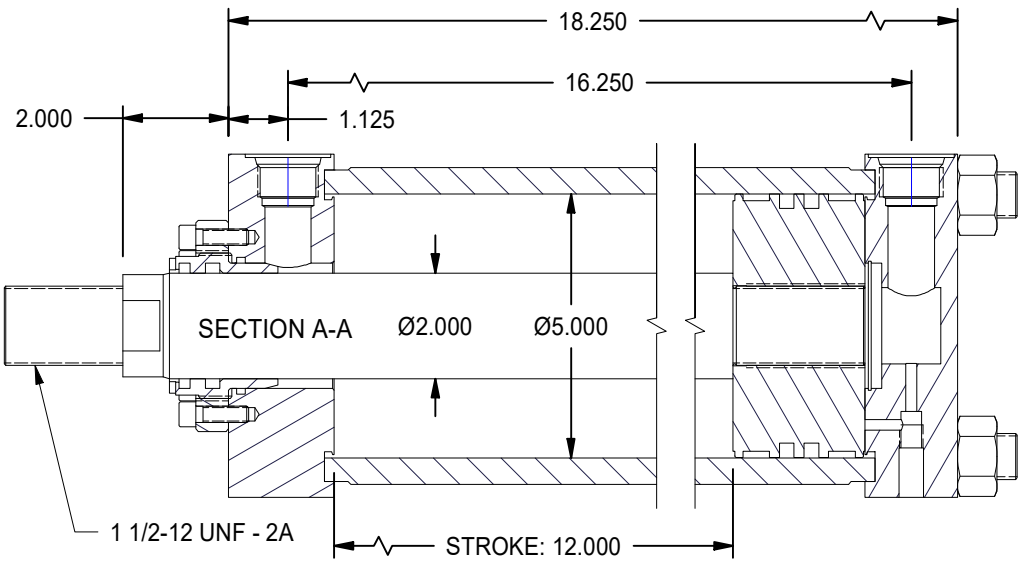

1

2

.625 2.000

2X #12 SAE PORTS

MODEL NUMBER:		PROJECT/CUSTOMER INFO:		DSGND:	DATE: 2011-01-21
 TITAN WORLDWIDE INC. <small>31 Year ISO 9001 Clear that all products are state of the art. One that stands out for greatness of achievement!</small>		CAPACITY: 3000 psi		WEIGHT: 125.917 lbmass	
		SHEET: A SHEET: 1 OF 1 FILENAME: TRH5.00ME5LT14X12.00.idw		TITLE: TRH5.00ME5LT14X12.00	
701 MONTREAL STREET THUNDER BAY, ON P7E 3P2 CANADA TEL: 807-474-5337 FAX: 807-623-5692 www.titanworldwide.com		DRAWING No:		REVISION:	

DATE	INTL	DESCRIPTION	REV

1

2