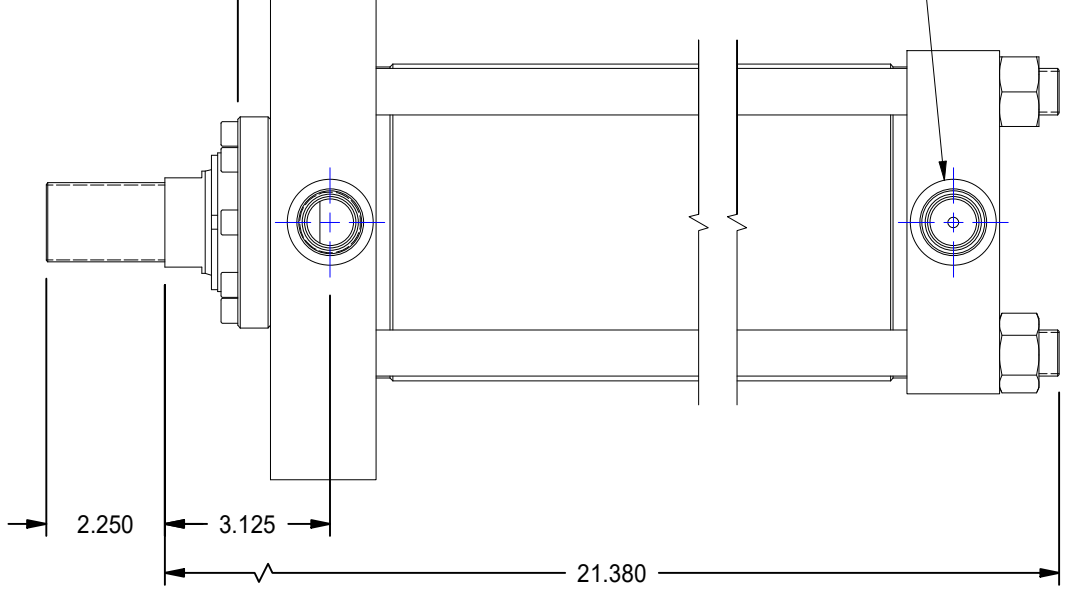

1

2

.625 2.000

2X #12 SAE PORTS

MODEL NUMBER:		PROJECT/CUSTOMER INFO:		DSGND:	DATE: 2011-01-21
 TITAN WORLDWIDE INC. <small>31 Year ISO 9001 Clear that all products are state of the art. One that stands out for greatness of achievement!</small>		CAPACITY: 3000 psi		WEIGHT: 125.917 lbmass	
		SHEET: A SHEET: 1 OF 1 FILENAME: TRH5.00ME5LT14X12.00.idw		TITLE: TRH5.00ME5LT14X12.00	
701 MONTREAL STREET THUNDER BAY, ON P7E 3P2 CANADA TEL: 807-474-5337 FAX: 807-623-5692 www.titanworldwide.com		DRAWING No:		REVISION:	

DATE	INTL	DESCRIPTION	REV

1

2