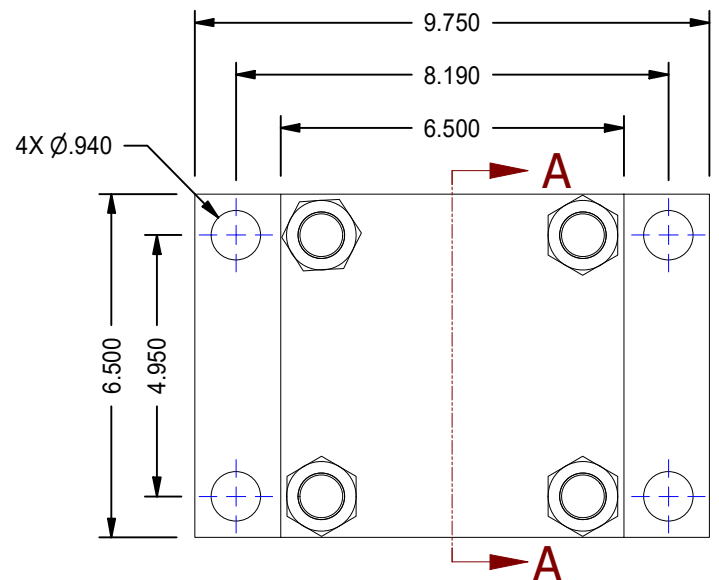

1

2

.625 2.000

2X #12 SAE PORTS

MODEL NUMBER:		PROJECT/CUSTOMER INFO:		DSGND:	DATE: 2011-01-21
 TITAN WORLDWIDE INC. <small>31 Year ISO 9001 Clear that all products are state of the art. One that stands out for greatness of achievement!</small>		CAPACITY: 3000 psi		WEIGHT: 125.917 lbmass	
		SHEET: A SHEET: 1 OF 1 FILENAME: TRH5.00ME5LT14X12.00.idw		TITLE: TRH5.00ME5LT14X12.00	
701 MONTREAL STREET THUNDER BAY, ON P7E 3P2 CANADA TEL: 807-474-5337 FAX: 807-623-5692 www.titanworldwide.com		DRAWING No:		REVISION:	

DATE	INTL	DESCRIPTION	REV

1

2