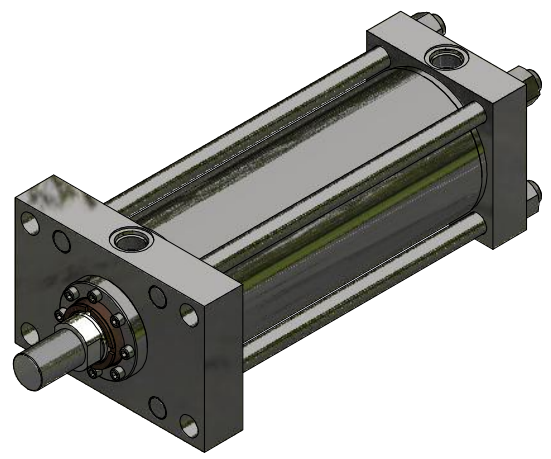

1

2

.625 2.000

2X #12 SAE PORTS

MODEL NUMBER:		PROJECT/CUSTOMER INFO:		DSGND:	DATE: 2011-01-21
 TITAN WORLDWIDE INC. <small>31 Year ISO 9001 Clear that all products are state of the art. One that stands out for greatness of achievement!</small>		CAPACITY: 3000 psi		WEIGHT: 125.917 lbmass	
		SHEET: A SHEET: 1 OF 1 FILENAME: TRH5.00ME5LT14X12.00.idw		TITLE: TRH5.00ME5LT14X12.00	
701 MONTREAL STREET THUNDER BAY, ON P7E 3P2 CANADA TEL: 807-474-5337 FAX: 807-623-5692 www.titanworldwide.com		DRAWING No:		REVISION:	