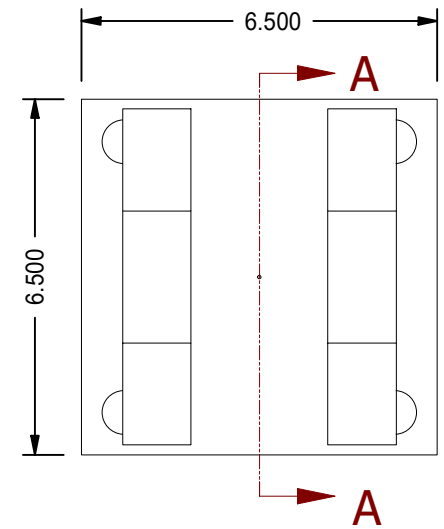

1

2

A

A

B

B

MODEL NUMBER:

TITAN WORLDWIDE INC.
31 Year ISO 9001
 Clear Fall or Impact in case of power. One that stands out for
 greatness of achievement!

PROJECT/CUSTOMER INFO:		DSGND:	DATE: 2011-08-09
		CAPACITY:	3000 PSI
		WEIGHT:	182.227 lbmass
SHEET SIZE: A	SHEET: 1 OF 1	FILENAME:	TRH5.00MP1LT14X24.00.idw
TITLE: TRH5.00MP1LT14X24.00			
DRAWING No:			REVISION: