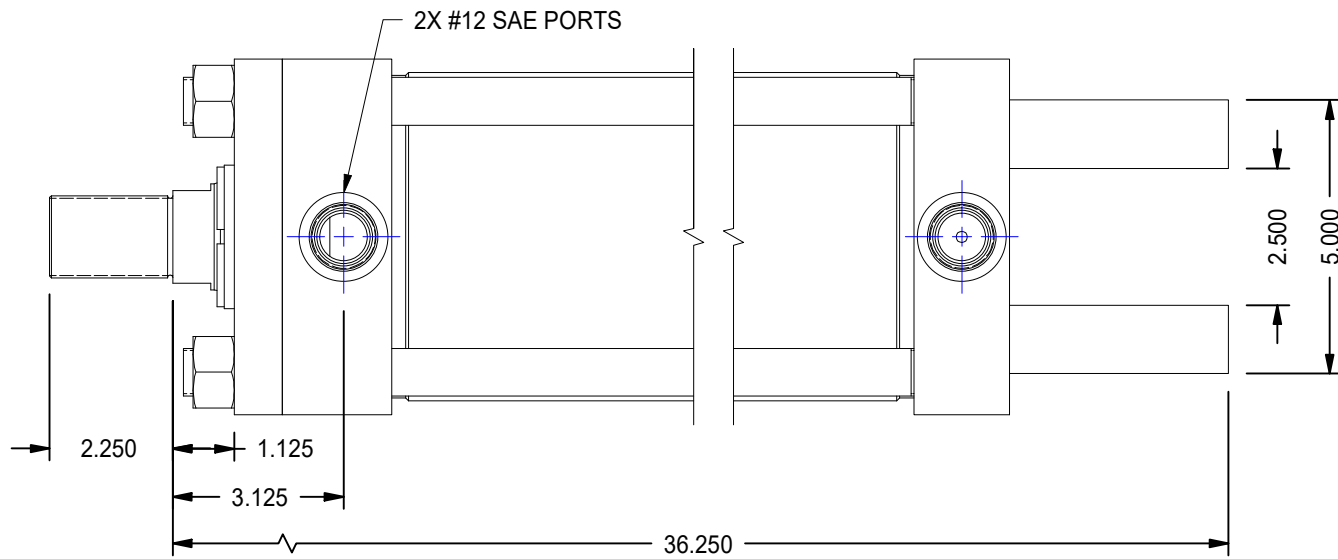

1

2

A

A

B

B

MODEL NUMBER:

TITAN WORLDWIDE INC.
31 Year ISO 9001
 Clear Fall or Impact in case of power. One that stands out for
 greatness of achievement!

PROJECT/CUSTOMER INFO:		DSGND:	DATE: 2011-08-09
		CAPACITY:	3000 PSI
		WEIGHT:	182.227 lbmass
SHEET SIZE: A	SHEET: 1 OF 1	FILENAME:	TRH5.00MP1LT14X24.00.idw
TITLE: TRH5.00MP1LT14X24.00			
DRAWING No:			REVISION: