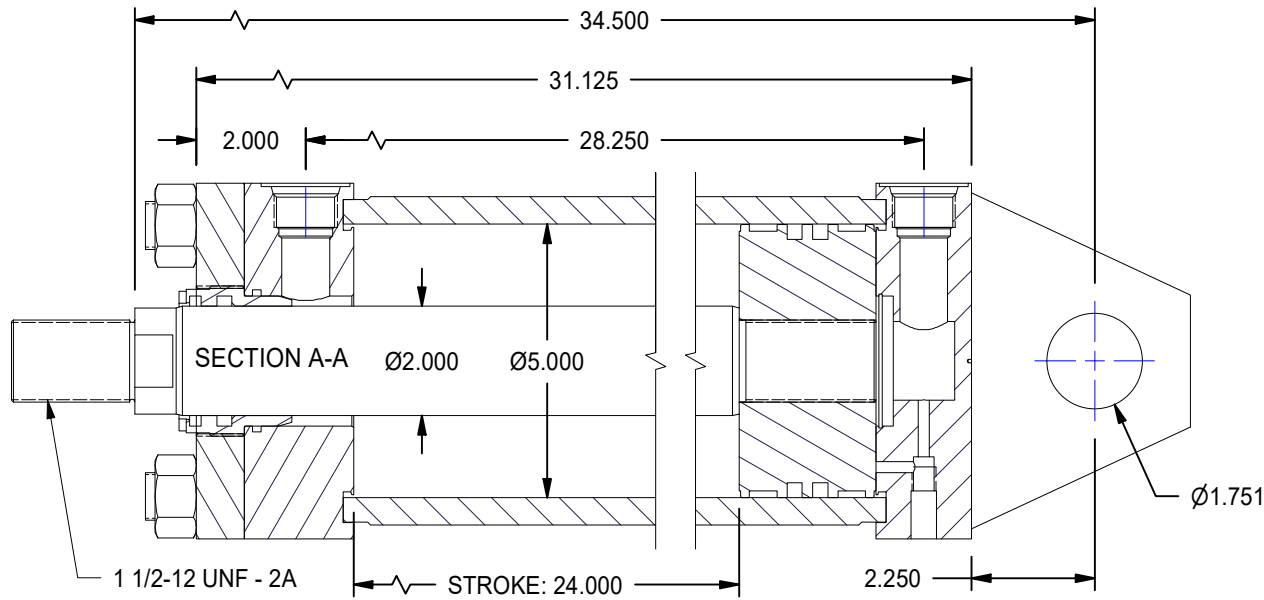

1

2

A

A

B

B

MODEL NUMBER:

TITAN WORLDWIDE INC.
31 Year ISO 9001
 Clear Fall or Impact in case of power. One that stands out for
 greatness of achievement!

PROJECT/CUSTOMER INFO:		DSGND:	DATE: 2011-08-09
		CAPACITY:	3000 PSI
		WEIGHT:	182.227 lbmass
SHEET SIZE: A	SHEET: 1 OF 1	FILENAME:	TRH5.00MP1LT14X24.00.idw
TITLE: TRH5.00MP1LT14X24.00			
DRAWING No:			REVISION: