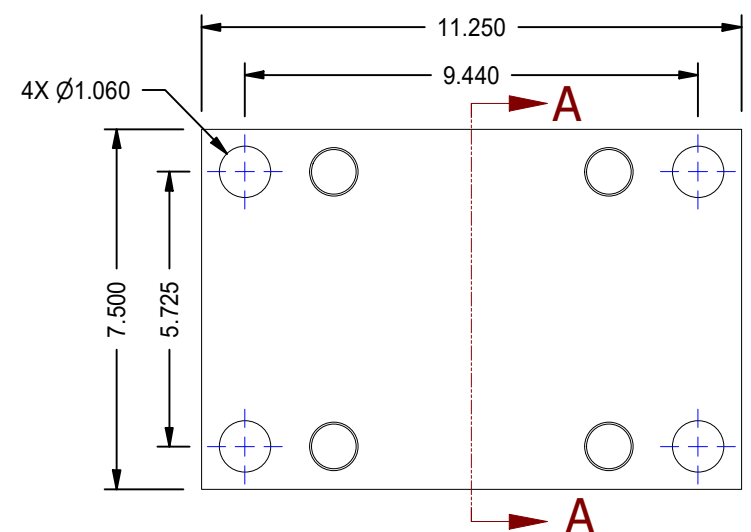

1

2

MODEL NUMBER:		PROJECT/CUSTOMER INFO:		DSGND:	DATE: 2013-03-07
 <b>TITAN WORLDWIDE INC.</b> <small>75 ton 5000 LBS. Clear title or graphic in case of power. One that stands out for greatness of achievement!</small>		CAPACITY: 3000 PSI		WEIGHT: 233.339 lbmass	
		SHEET: A SHEET: 1 OF 1 FILENAME: TRH6.00MF2LT14X18.00.idw		TITLE: TRH6.00MF2LT14X18.00	
701 MONTREAL STREET THUNDER BAY, ON P7E 3P-2 CANADA TEL: 807-474-5337 FAX: 807-423-5692 www.titanworldwide.com		DRAWING No:		REVISION:	

1

2

DATE	INTL	DESCRIPTION	REV