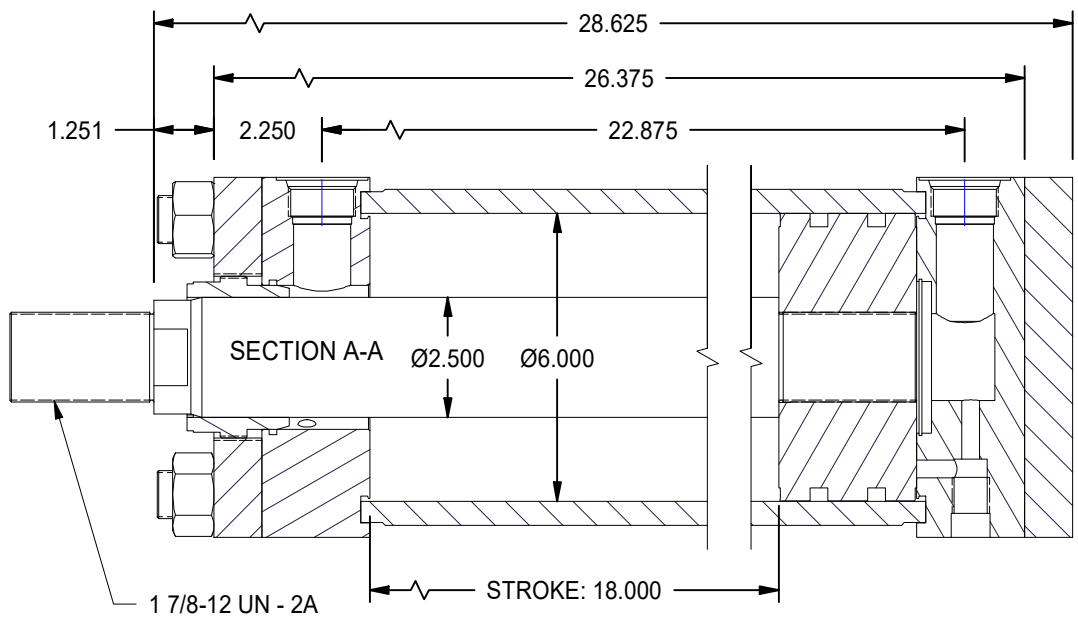

1

2

MODEL NUMBER:		PROJECT/CUSTOMER INFO:		DSGND:	DATE: 2013-03-07
 <b>TITAN WORLDWIDE INC.</b> <small>75 ton 5000 LBS. Clear title or graphic in case of power. One that stands out for greatness of achievement!</small>		CAPACITY: 3000 PSI		WEIGHT: 233.339 lbmass	
		SHEET: A SHEET: 1 OF 1 FILENAME: TRH6.00MF2LT14X18.00.idw		TITLE: TRH6.00MF2LT14X18.00	
701 MONTREAL STREET THUNDER BAY, ON P7E 3P-2 CANADA TEL: 807-474-5337 FAX: 807-423-5692 www.titanworldwide.com		DRAWING No:		REVISION:	

1

2

DATE	INTL	DESCRIPTION	REV