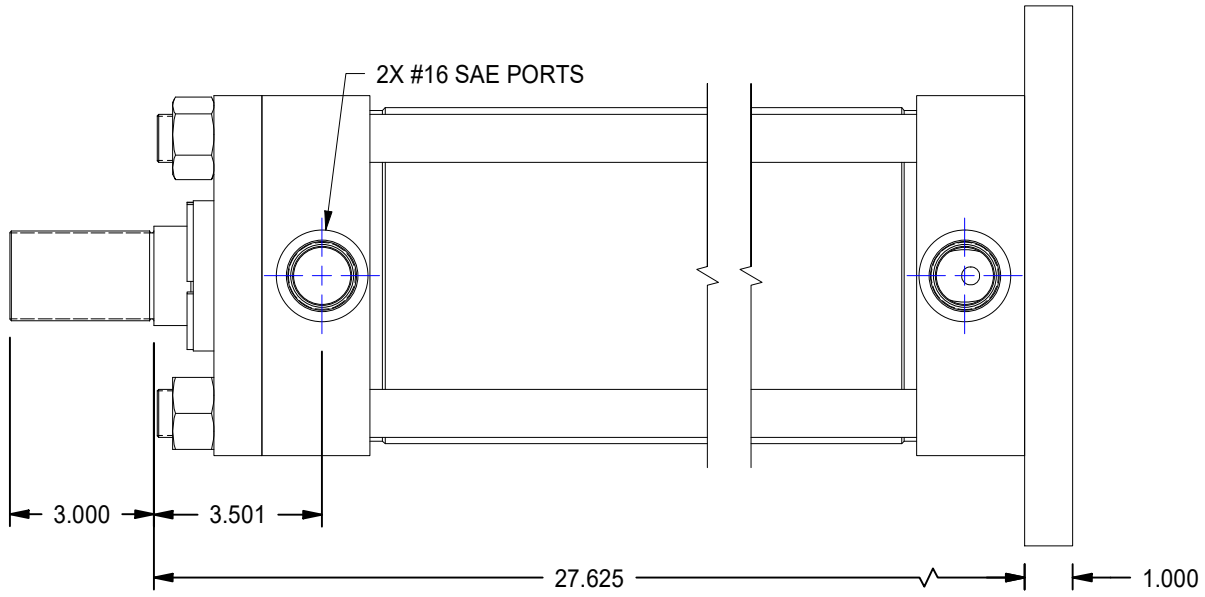

1

2

MODEL NUMBER:		PROJECT/CUSTOMER INFO:		DSGND:	DATE: 2013-03-07
 <b>TITAN WORLDWIDE INC.</b> <small>75 ton 5000 LBS. Clear title or graphic in case of power. One that stands out for greatness of achievement!</small>		CAPACITY: 3000 PSI		WEIGHT: 233.339 lbmass	
		SHEET: A SHEET: 1 OF 1 FILENAME: TRH6.00MF2LT14X18.00.idw		TITLE: TRH6.00MF2LT14X18.00	
701 MONTREAL STREET THUNDER BAY, ON P7E 3P-2 CANADA TEL: 807-474-5337 FAX: 807-423-5692 www.titanworldwide.com		DRAWING No:		REVISION:	