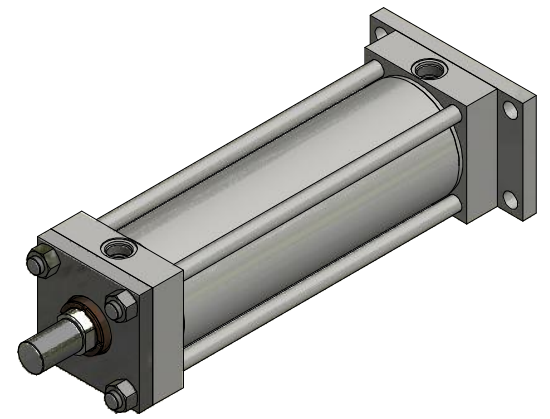

1

2

MODEL NUMBER:		PROJECT/CUSTOMER INFO:		DSGND:	DATE: 2013-03-07
 <b>TITAN WORLDWIDE INC.</b> <small>75 ton 5000 LBS. Clear title or graphic in case of power. One that stands out for greatness of achievement!</small>		CAPACITY: 3000 PSI		WEIGHT: 233.339 lbmass	
		SHEET: A SHEET: 1 OF 1 FILENAME: TRH6.00MF2LT14X18.00.idw		TITLE: TRH6.00MF2LT14X18.00	
701 MONTREAL STREET THUNDER BAY, ON P7E 3P-2 CANADA TEL: 807-474-5337 FAX: 807-423-5692 www.titanworldwide.com		DRAWING No:		REVISION:	