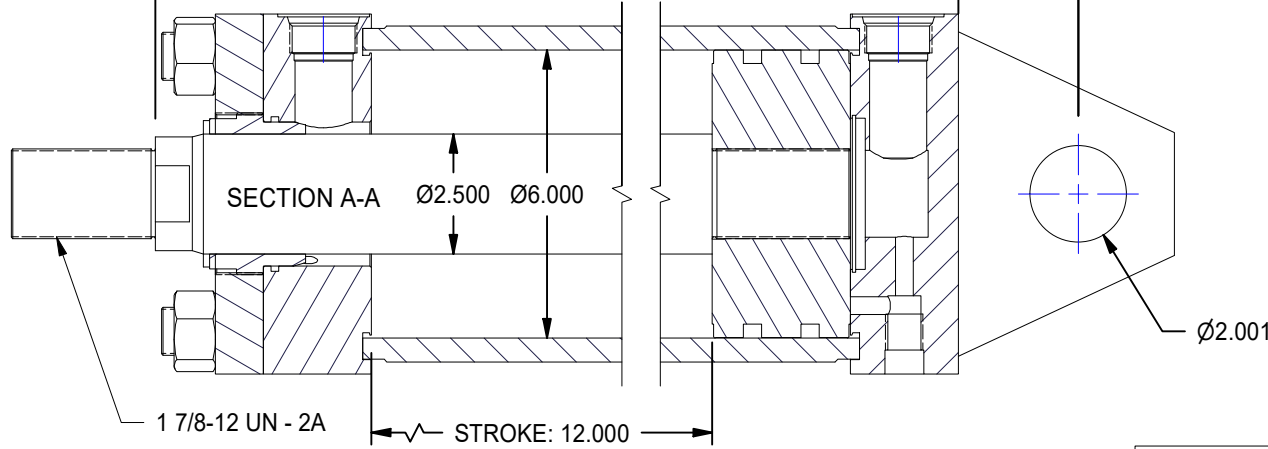

1

2

2X #16 SAE PORTS

A

A

B

B

1

2

DATE	INTL	DESCRIPTION	REV

MODEL NUMBER:		PROJECT/CUSTOMER INFO:		DSGND:	DATE: 2012-01-17
 TITAN WORLDWIDE INC. <small>31 Year ISO 9001 Clear Fall or liquid-to-rod or power. One that stands out for greatness of achievement!</small> PHONE: 807-474-5337 FAX: 807-623-5692 EMAIL: info@titanworldwide.com WEB: www.titanworldwide.com 701 MONTREAL STREET THUNDER BAY, ON P7E 3P-2 CANADA TEL: 807-474-5337 FAX: 807-623-5692 www.titanworldwide.com		CAPACITY: 3000 PSI		WEIGHT: 192.505 lbmass	
		SHEET: A SHEET: 1 OF 1 FILENAME: TRH6.00MP1LT14X12.00.idw		TITLE: TRH6.00MP1LT14X12.00	
DRAWING No:					REVISION: A