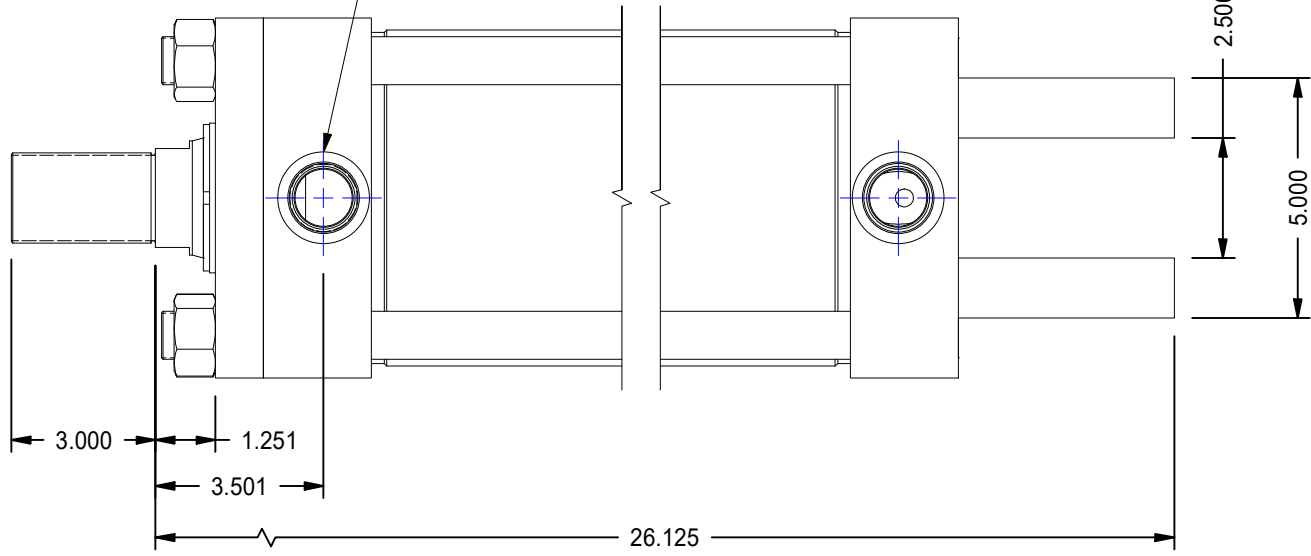

1

2

2X #16 SAE PORTS

A

A

B

B

1

2

DATE	INTL	DESCRIPTION	REV

MODEL NUMBER:		PROJECT/CUSTOMER INFO:		DSGND:	DATE: 2012-01-17
 TITAN WORLDWIDE INC. <small>31 Year ISO 9001 Clear Fall or liquid-to-rod or power. One that stands out for greatness of achievement!</small> PHONE: 807-474-5337 FAX: 807-623-5692 EMAIL: info@titanworldwide.com WEB: www.titanworldwide.com 701 MONTREAL STREET THUNDER BAY, ON P7E 3P-2 CANADA TEL: 807-474-5337 FAX: 807-623-5692 www.titanworldwide.com		CAPACITY: 3000 PSI		WEIGHT: 192.505 lbmass	
		SHEET: A SHEET: 1 OF 1 FILENAME: TRH6.00MP1LT14X12.00.idw		TITLE: TRH6.00MP1LT14X12.00	
DRAWING No:					REVISION: A