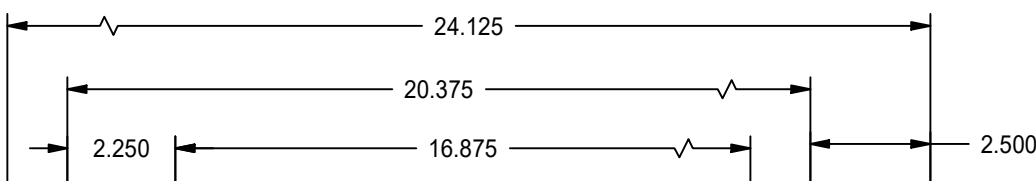

1

2

2X #16 SAE PORTS

A

A

B

B

1

2

DATE	INTL	DESCRIPTION	REV

MODEL NUMBER:		PROJECT/CUSTOMER INFO:		DSGND:	DATE: 2012-01-17
 TITAN WORLDWIDE INC. <small>31 Year ISO 9001 Clear Fall or liquid-to-rod or power. One that stands out for greatness of achievement!</small> PHONE: 807-474-5337 FAX: 807-623-5692 EMAIL: info@titanworldwide.com WEB: www.titanworldwide.com 701 MONTREAL STREET THUNDER BAY, ON P7E 3P-2 CANADA TEL: 807-474-5337 FAX: 807-623-5692 www.titanworldwide.com		CAPACITY: 3000 PSI		WEIGHT: 192.505 lbmass	
		SHEET: A SHEET: 1 OF 1 FILENAME: TRH6.00MP1LT14X12.00.idw		TITLE: TRH6.00MP1LT14X12.00	
DRAWING No:					REVISION: A