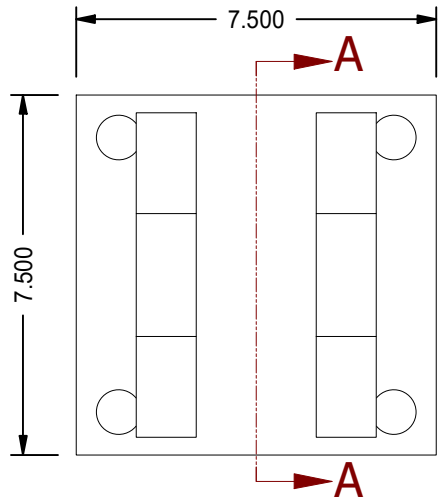

1

2

2X #16 SAE PORTS

A

A

B

B

1

2

DATE	INTL	DESCRIPTION	REV

MODEL NUMBER:		PROJECT/CUSTOMER INFO:		DSGND:	DATE: 2012-01-17
 TITAN WORLDWIDE INC. <small>31 Year ISO 9001 Clear Fall or liquid-to-rod or power. One that stands out for greatness of achievement!</small> PHONE: 807-474-5337 FAX: 807-623-5692 EMAIL: info@titanworldwide.com WEB: www.titanworldwide.com 701 MONTREAL STREET THUNDER BAY, ON P7E 3P-2 CANADA TEL: 807-474-5337 FAX: 807-623-5692 www.titanworldwide.com		CAPACITY: 3000 PSI		WEIGHT: 192.505 lbmass	
		SHEET: A SHEET: 1 OF 1 FILENAME: TRH6.00MP1LT14X12.00.idw		TITLE: TRH6.00MP1LT14X12.00	
DRAWING No:					REVISION: A