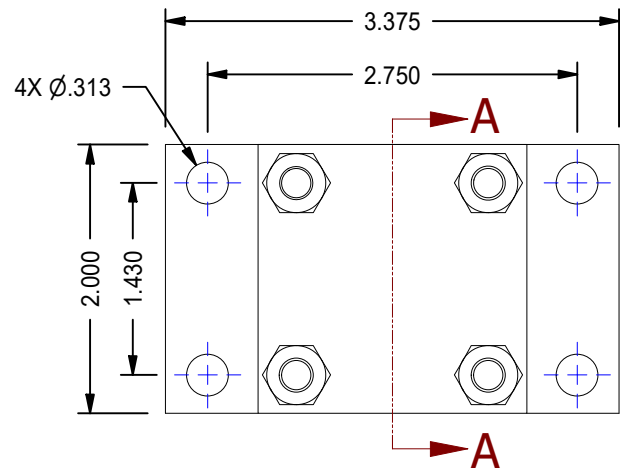

1

2

MODEL NUMBER:		PROJECT/CUSTOMER INFO:		DSGND:	DATE: 2013-03-07
 <b>TITAN WORLDWIDE INC.</b> <small>31 ton 5000 LBS. Clear that is capable in size or power. One that stands out for greatness of achievement!</small> PHONE: 807-474-5337 FAX: 807-623-5692 EMAIL: info@titanworldwide.com WEB: www.titanworldwide.com		CAPACITY: 3000 PSI		WEIGHT: 11.714 lbmass	
		SHEET: A SHEET: 1 OF 1 FILENAME: TRP1.50MF1LU14X24.00.idw		TITLE: TRP1.50MF1LU14X24.00	
701 MONTREAL STREET THUNDER BAY, ON P7E 3P-2 CANADA TEL: 807-474-5337 FAX: 807-623-5692 www.titanworldwide.com				DRAWING No:	
					REVISION:

1

2

DATE	INTL	DESCRIPTION	REV