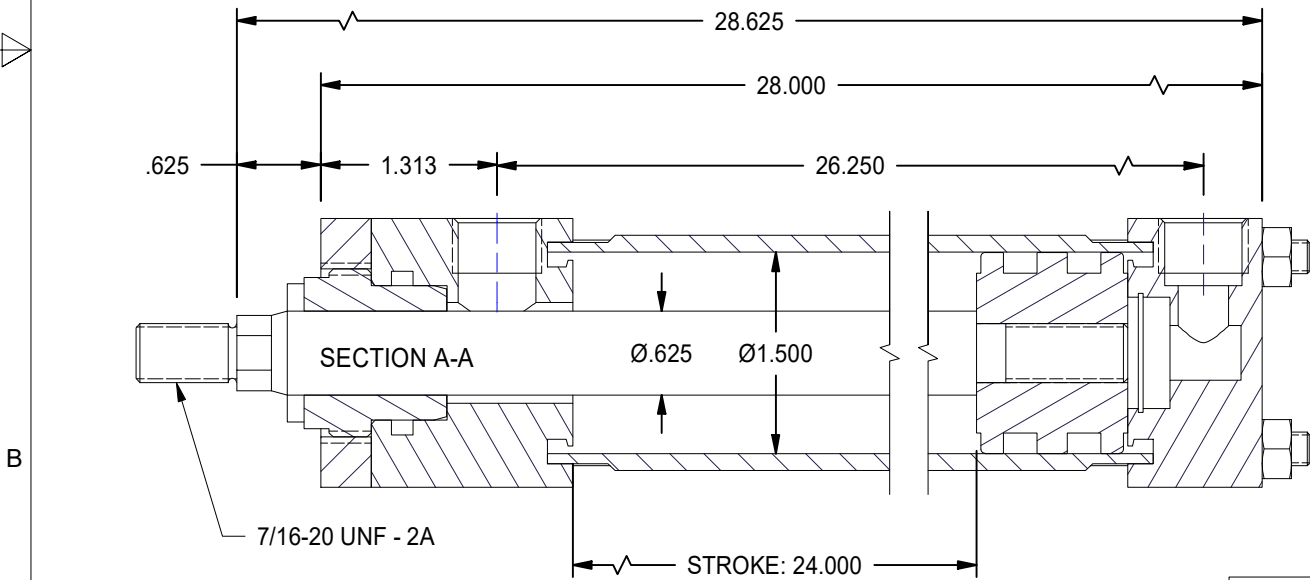

1

2

MODEL NUMBER:		PROJECT/CUSTOMER INFO:		DSGND:	DATE: 2013-03-07
 <b>TITAN WORLDWIDE INC.</b> <small>31 ton 5000 LBS. Clear that is capable in size or power. One that stands out for greatness of achievement!</small> PHONE: 807-474-5337 FAX: 807-623-5692 EMAIL: info@titanworldwide.com WEB: www.titanworldwide.com		CAPACITY: 3000 PSI		WEIGHT: 11.714 lbmass	
		SHEET: A SHEET: 1 OF 1 FILENAME: TRP1.50MF1LU14X24.00.idw		TITLE: TRP1.50MF1LU14X24.00	
701 MONTREAL STREET THUNDER BAY, ON P7E 3P-2 CANADA TEL: 807-474-5337 FAX: 807-623-5692 www.titanworldwide.com				DRAWING No:	
					REVISION:

1

2

DATE	INTL	DESCRIPTION	REV