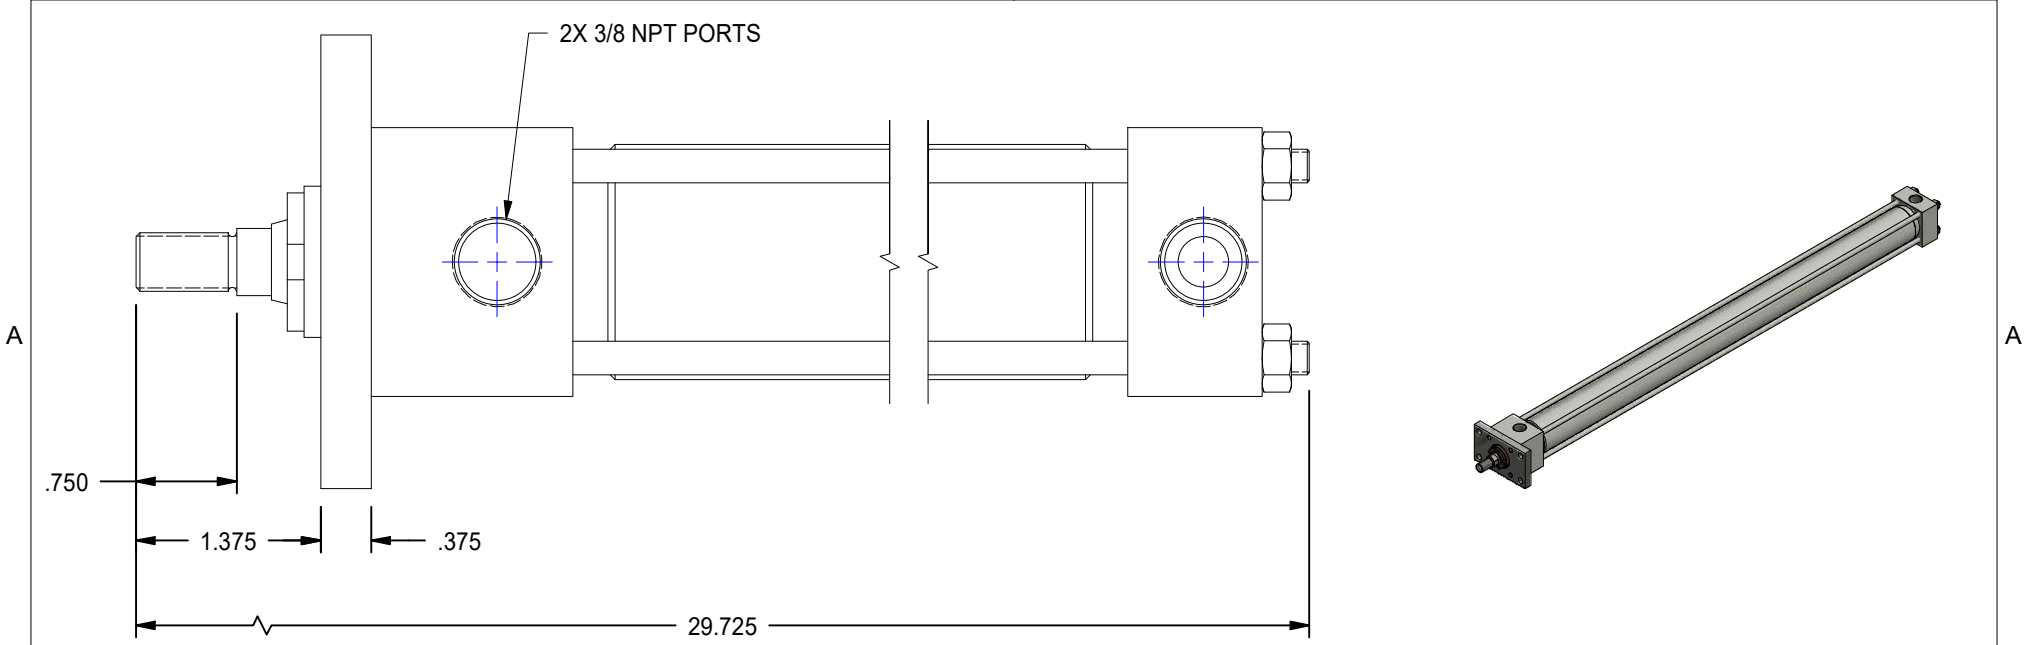

1

2

MODEL NUMBER:		PROJECT/CUSTOMER INFO:		DSGND:	DATE: 2013-03-07
 <b>TITAN WORLDWIDE INC.</b> <small>31 ton 5000 LBS. Clear that is capable in size or power. One that stands out for greatness of achievement!</small> PHONE: 807-474-5337 FAX: 807-623-5692 EMAIL: info@titanworldwide.com WEB: www.titanworldwide.com		CAPACITY: 3000 PSI		WEIGHT: 11.714 lbmass	
		SHEET: A SHEET: 1 OF 1 FILENAME: TRP1.50MF1LU14X24.00.idw		TITLE: TRP1.50MF1LU14X24.00	
701 MONTREAL STREET THUNDER BAY, ON P7E 3P-2 CANADA TEL: 807-474-5337 FAX: 807-623-5692 www.titanworldwide.com				DRAWING No:	
					REVISION: