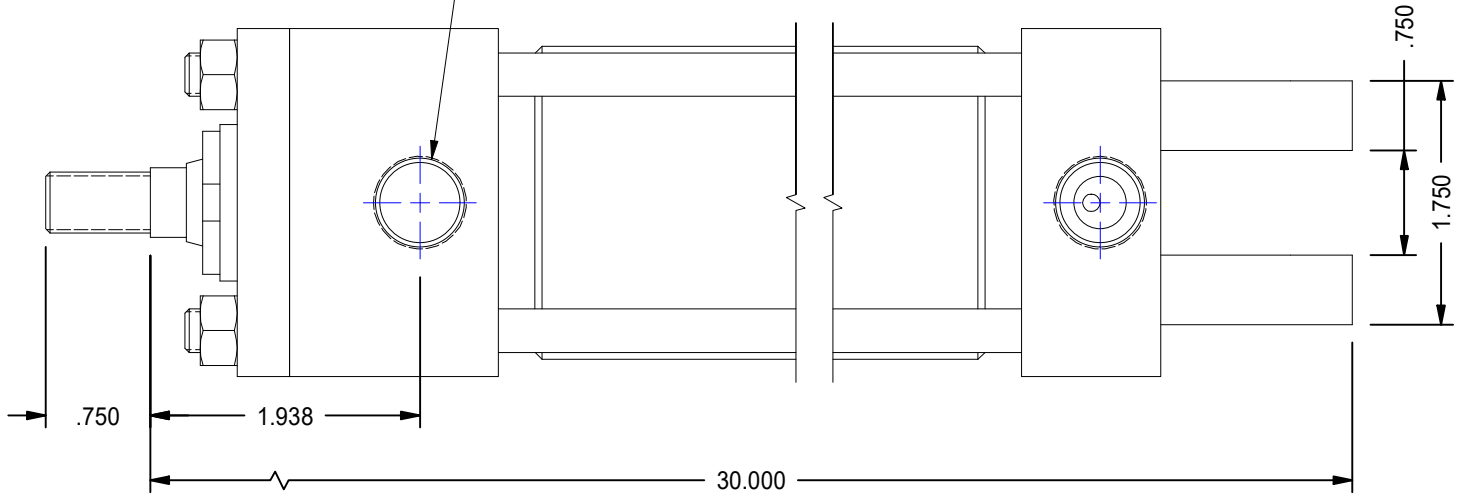

1

2

A

A

B

B

2X 3/8 NPT PORTS

MODEL NUMBER:		PROJECT/CUSTOMER INFO:		DSGND:	DATE: 2013-03-07
 <b>TITAN WORLDWIDE INC.</b> <small>31 rue 55th St.</small> <small>Clear Fall or liquid in case of power. One that stands out for greatness of achievement!</small> <small>PHONE: 807-474-5337 FAX: 807-623-5692 EMAIL: info@titanworldwide.com WEB: www.titanworldwide.com</small>		CAPACITY:	3000 PSI	SHEET SIZE: A SHEET: 1 OF 1 FILENAME: TRP2.00MP1LU14X24.00.idw	
		WEIGHT:	7.296 kg	TITLE: TRP2.00MP1LU14X24.00	
701 MONTREAL STREET THUNDER BAY, ON P7E 3P-2 CANADA TEL: 807-474-5337 FAX: 807-623-5692 www.titanworldwide.com				DRAWING No:	
				REVISION:	

DATE	INTL	DESCRIPTION	REV

1

2