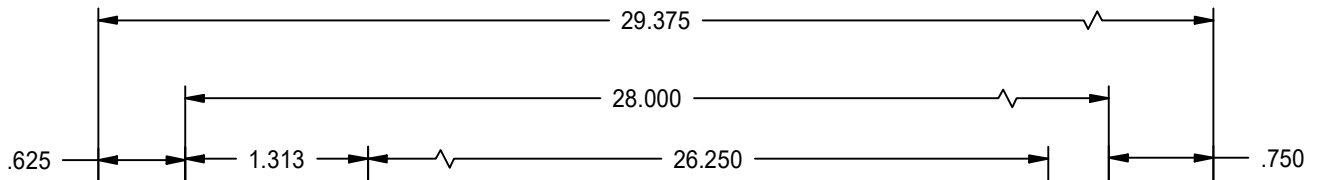

1

2

A

A

B

B

2X 3/8 NPT PORTS

MODEL NUMBER:		PROJECT/CUSTOMER INFO:		DSGND:	DATE: 2013-03-07
 <b>TITAN WORLDWIDE INC.</b> <small>31 rue 55th St.</small> <small>Clear Fall or liquid in case of power. One that stands out for greatness of achievement!</small> <small>PHONE: 807-474-5337 FAX: 807-623-5692 EMAIL: info@titanworldwide.com WEB: www.titanworldwide.com</small>		CAPACITY:	3000 PSI	SHEET SIZE: A SHEET: 1 OF 1 FILENAME: TRP2.00MP1LU14X24.00.idw	
		WEIGHT:	7.296 kg	TITLE: TRP2.00MP1LU14X24.00	
701 MONTREAL STREET THUNDER BAY, ON P7E 3P-2 CANADA TEL: 807-474-5337 FAX: 807-623-5692 www.titanworldwide.com				DRAWING No:	
				REVISION:	