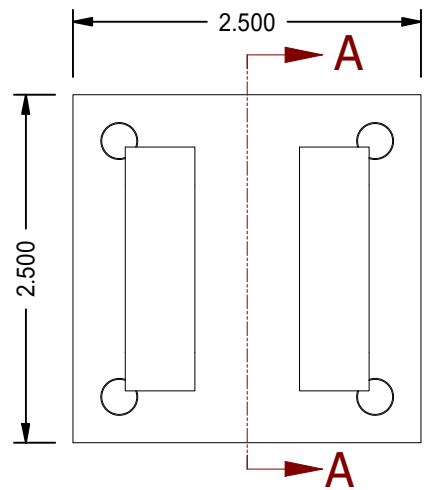

1

2

A

A

B

B

2X 3/8 NPT PORTS

MODEL NUMBER:		PROJECT/CUSTOMER INFO:		DSGND:	DATE: 2013-03-07
 <b>TITAN WORLDWIDE INC.</b> <small>31 rue 55th St.</small> <small>Clear Fall or liquid in case of power. One that stands out for greatness of achievement!</small> <small>PHONE: 807-474-5337 FAX: 807-623-5692 EMAIL: info@titanworldwide.com WEB: www.titanworldwide.com</small>		CAPACITY:	3000 PSI	SHEET SIZE: A SHEET: 1 OF 1 FILENAME: TRP2.00MP1LU14X24.00.idw	
		WEIGHT:	7.296 kg	TITLE: TRP2.00MP1LU14X24.00	
701 MONTREAL STREET THUNDER BAY, ON P7E 3P-2 CANADA TEL: 807-474-5337 FAX: 807-623-5692 www.titanworldwide.com				DRAWING No:	
				REVISION:	

DATE	INTL	DESCRIPTION	REV

1

2