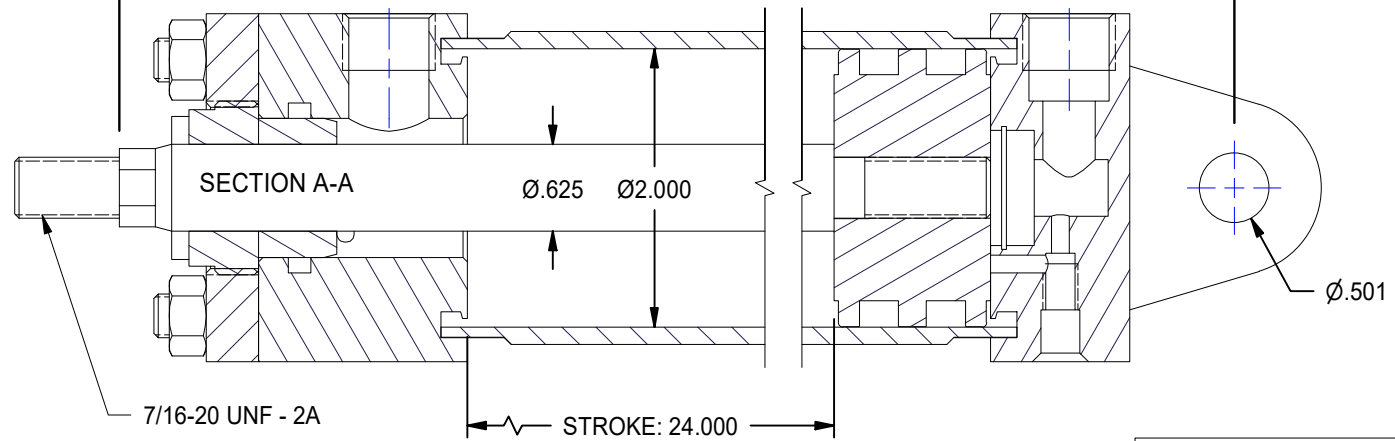

1

2

A

A

B

B

2X 3/8 NPT PORTS

MODEL NUMBER:		PROJECT/CUSTOMER INFO:		DSGND:	DATE: 2013-03-07
 <b>TITAN WORLDWIDE INC.</b> <small>31 rue 55th St.</small> <small>Clear Fall or liquid in case of power. One that stands out for greatness of achievement!</small> <small>PHONE: 807-474-5337 FAX: 807-623-5692 EMAIL: info@titanworldwide.com WEB: www.titanworldwide.com</small>		CAPACITY:	3000 PSI	SHEET SIZE: A SHEET: 1 OF 1 FILENAME: TRP2.00MP1LU14X24.00.idw	
		WEIGHT:	7.296 kg	TITLE: TRP2.00MP1LU14X24.00	
701 MONTREAL STREET THUNDER BAY, ON P7E 3P-2 CANADA TEL: 807-474-5337 FAX: 807-623-5692 www.titanworldwide.com				DRAWING No:	
				REVISION:	

DATE	INTL	DESCRIPTION	REV

1

2