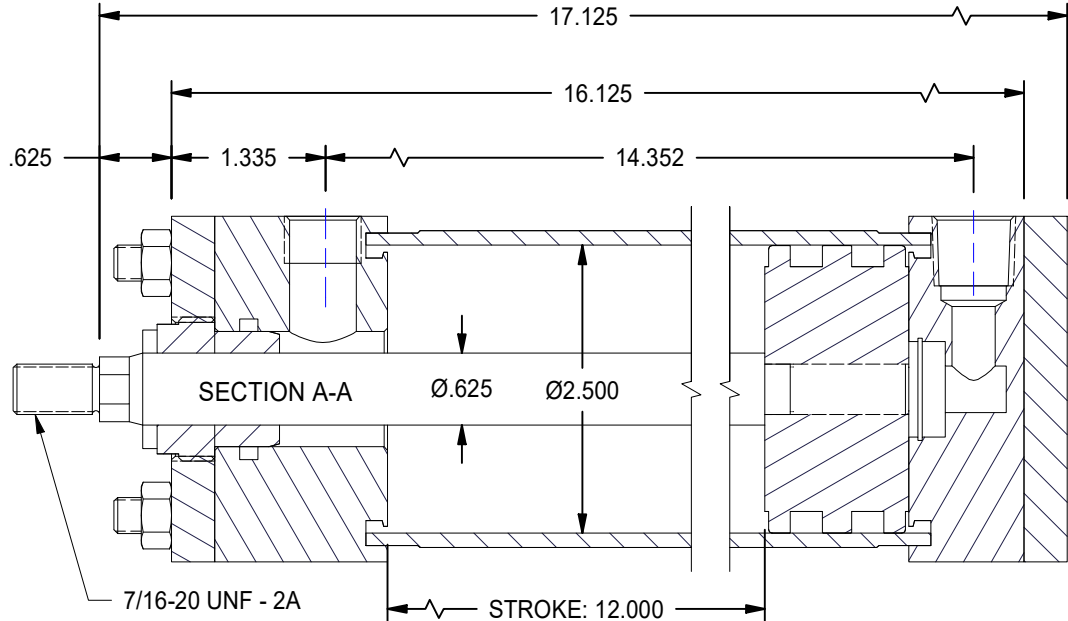

1

2

A

A

B

B

2X 3/8 NPT PORTS

.750 16.750 .375

1

2

| DATE | INTL | DESCRIPTION | REV |
|------|------|-------------|-----|
|      |      |             |     |

|   |  |   |  |                             |                  |
|---|--|---|--|-----------------------------|------------------|
| MODEL NUMBER:   |  | PROJECT/CUSTOMER INFO:                                    |  | DSGND:                      | DATE: 2013-03-07 |
| <b>TITAN WORLDWIDE INC.</b><br><small>31 Year ISO 9001</small><br><small>Clear that all products are made in Canada. One that stands out for greatness in achievement!</small><br><small>PHONE: 807-474-5337 FAX: 807-623-5692 EMAIL: info@titanworldwide.com WEB: www.titanworldwide.com</small> |  | CAPACITY: 3000 PSI  |  | WEIGHT: 15.776 lbmass       |                  |
|   |  | SHEET: A SHEET: 1 OF 1 FILENAME: TRP2.50MF2LU14X12.00.idw |  | TITLE: TRP2.50MF2LU14X12.00 |                  |
| 701 MONTREAL STREET<br>THUNDER BAY, ON<br>P7E 3P-2<br>CANADA<br>TEL: 807-474-5337<br>FAX: 807-623-5692<br>www.titanworldwide.com  |  |   |  | DRAWING No:                 |                  |
|   |  |   |  | REVISION:                   |                  |