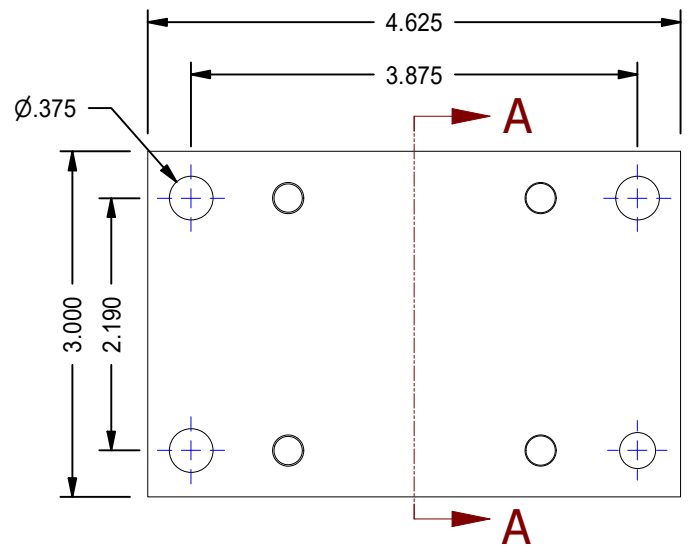

1

2

A

A

B

B

2X 3/8 NPT PORTS

.750 16.750 .375

1

2

| DATE | INTL | DESCRIPTION | REV |
|------|------|-------------|-----|
|      |      |             |     |

|   |  |   |  |                             |                  |
|---|--|---|--|-----------------------------|------------------|
| MODEL NUMBER:   |  | PROJECT/CUSTOMER INFO:                                    |  | DSGND:                      | DATE: 2013-03-07 |
| <b>TITAN WORLDWIDE INC.</b><br><small>31 Year ISO 9001</small><br><small>Clear that all products are made in Canada. One that stands out for greatness in achievement!</small><br><small>PHONE: 807-474-5337 FAX: 807-623-5692 EMAIL: info@titanworldwide.com WEB: www.titanworldwide.com</small> |  | CAPACITY: 3000 PSI  |  | WEIGHT: 15.776 lbmass       |                  |
|   |  | SHEET: A SHEET: 1 OF 1 FILENAME: TRP2.50MF2LU14X12.00.idw |  | TITLE: TRP2.50MF2LU14X12.00 |                  |
| 701 MONTREAL STREET<br>THUNDER BAY, ON<br>P7E 3P-2<br>CANADA<br>TEL: 807-474-5337<br>FAX: 807-623-5692<br>www.titanworldwide.com  |  |   |  | DRAWING No:                 |                  |
|   |  |   |  | REVISION:                   |                  |