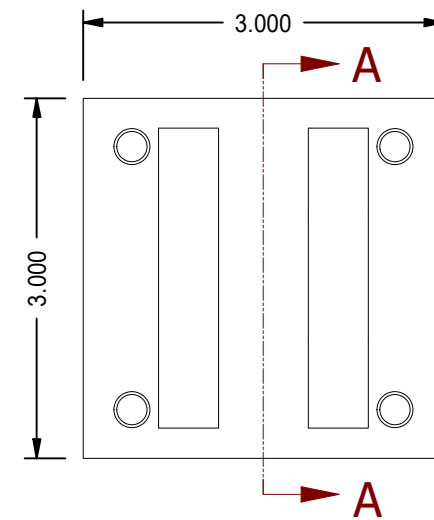

1

2

2X 3/8 NPT PORTS

A

A

B

B

MODEL NUMBER:		PROJECT/CUSTOMER INFO:		DSGND:	DATE: 2013-03-07
 <b>TITAN WORLDWIDE INC.</b> <small>31 Year ISO 9001</small> <small>Clear title or graphic in case of power. One that stands out for greatness of achievement!</small> <small>PHONE: 807-474-5337 FAX: 807-623-5692 EMAIL: info@titanworldwide.com WEB: www.titanworldwide.com</small>		CAPACITY: 250 PSI		WEIGHT: 14.876 lbmass	
		SHEET SIZE: A SHEET: 1 OF 1 FILENAME: TRP2.50MP1LU14X12.00.idw		TITLE: TRP2.50MP1LU14X12.00	
701 MONTREAL STREET THUNDER BAY, ON P7E 3P-2 CANADA TEL: 807-474-5337 FAX: 807-623-5692 www.titanworldwide.com				DRAWING No:	
				REVISION:	

1

2

DATE	INTL	DESCRIPTION	REV

1