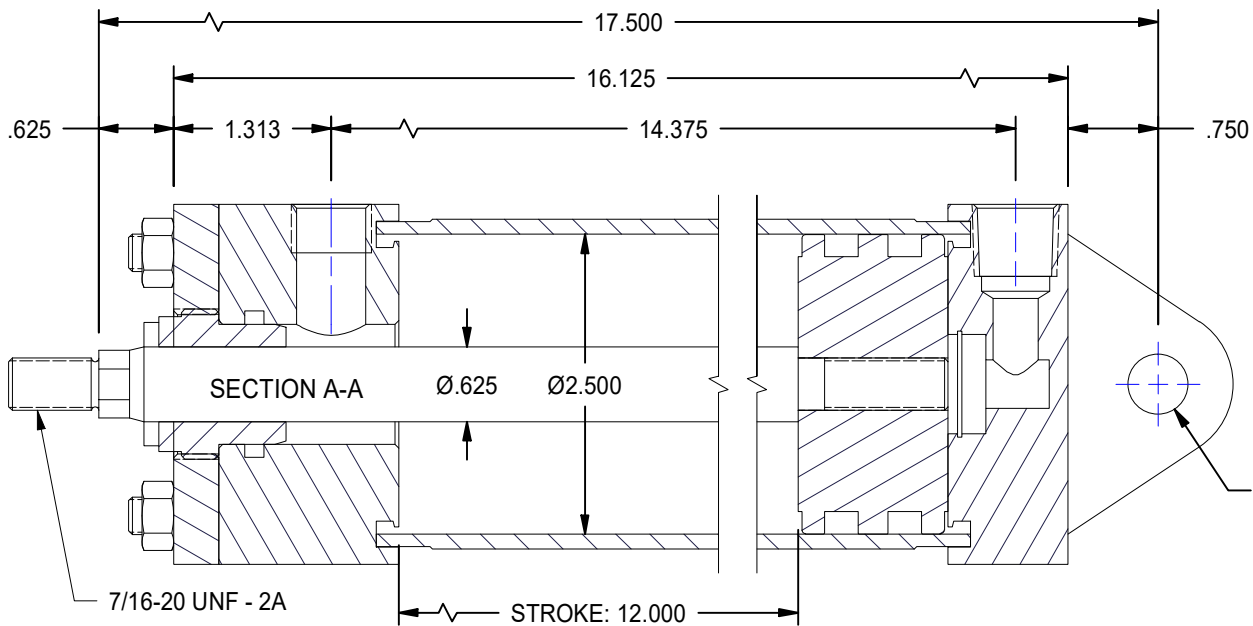

1

2

2X 3/8 NPT PORTS

A

A

B

B

MODEL NUMBER:		PROJECT/CUSTOMER INFO:		DSGND:	DATE: 2013-03-07
 <b>TITAN WORLDWIDE INC.</b> <small>31 Year ISO 9001</small> <small>Clear title or graphic in case of power. One that stands out for greatness of achievement!</small> <small>PHONE: 807-474-5337 FAX: 807-623-5692 EMAIL: info@titanworldwide.com WEB: www.titanworldwide.com</small>		CAPACITY: 250 PSI		WEIGHT: 14.876 lbmass	
		SHEET SIZE: A SHEET: 1 OF 1 FILENAME: TRP2.50MP1LU14X12.00.idw		TITLE: TRP2.50MP1LU14X12.00	
701 MONTREAL STREET THUNDER BAY, ON P7E 3P-2 CANADA TEL: 807-474-5337 FAX: 807-623-5692 www.titanworldwide.com				DRAWING No:	
				REVISION:	

1

2

DATE	INTL	DESCRIPTION	REV

1