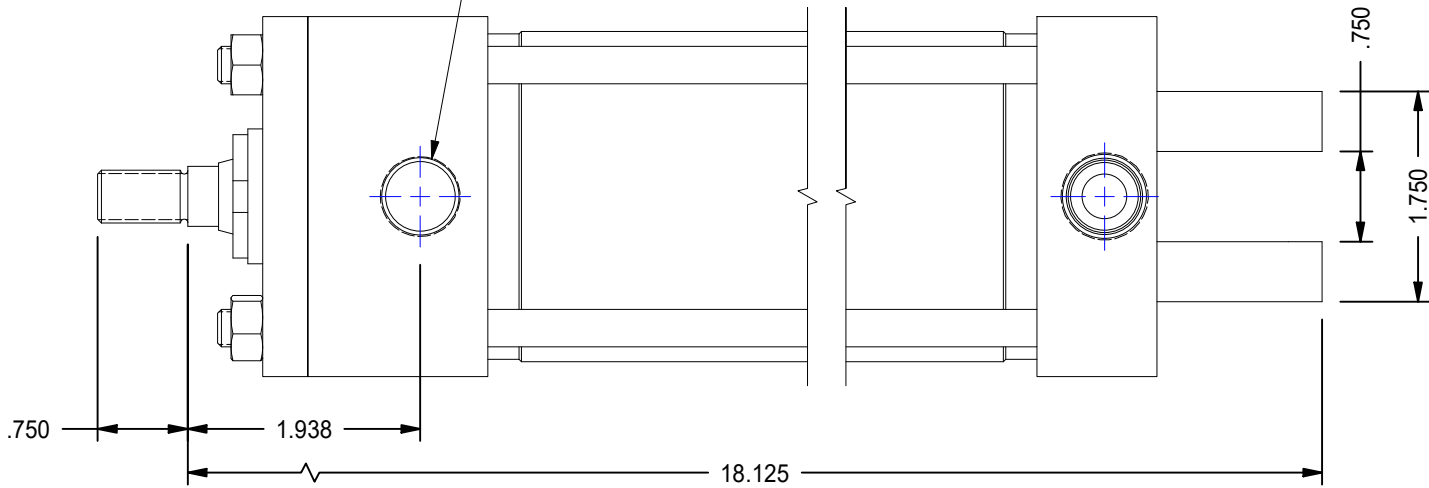

1

2

2X 3/8 NPT PORTS

A

A

B

B

MODEL NUMBER:		PROJECT/CUSTOMER INFO:		DSGND:	DATE: 2013-03-07
 <b>TITAN WORLDWIDE INC.</b> <small>31 Year ISO 9001</small> <small>Clear title or graphic in case of power. One that stands out for greatness of achievement!</small> <small>PHONE: 807-474-5337 FAX: 807-623-5692 EMAIL: info@titanworldwide.com WEB: www.titanworldwide.com</small>		CAPACITY: 250 PSI		WEIGHT: 14.876 lbmass	
		SHEET SIZE: A SHEET: 1 OF 1 FILENAME: TRP2.50MP1LU14X12.00.idw		TITLE: TRP2.50MP1LU14X12.00	
701 MONTREAL STREET THUNDER BAY, ON P7E 3P-2 CANADA TEL: 807-474-5337 FAX: 807-623-5692 www.titanworldwide.com				DRAWING No:	
				REVISION:	