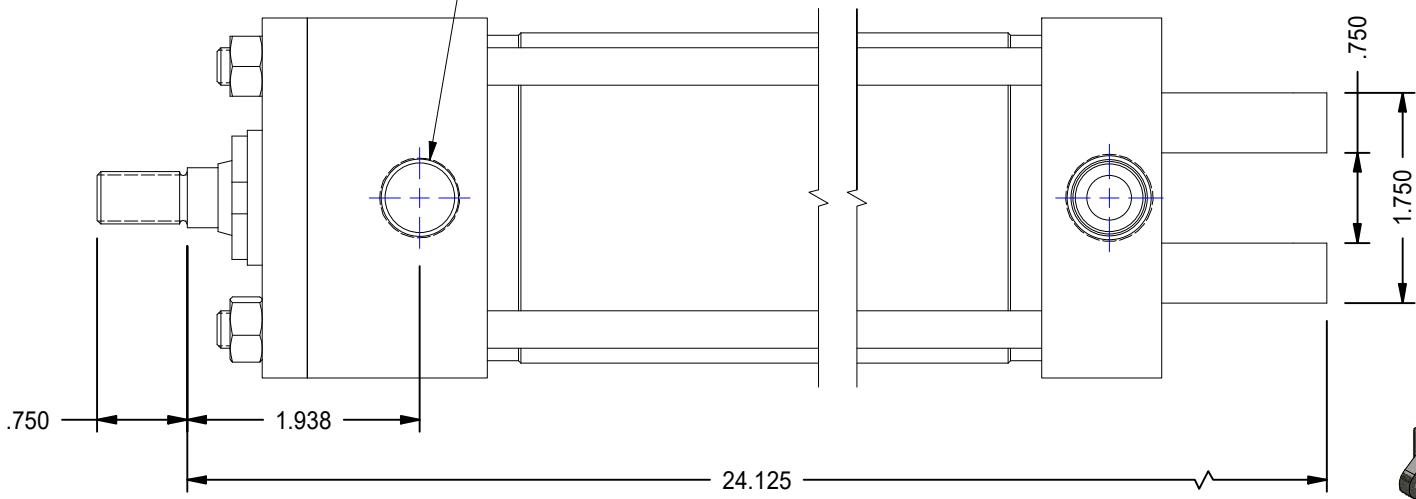

1

2

A

A

B

B

2X 3/8 NPT PORTS

MODEL NUMBER:		PROJECT/CUSTOMER INFO:		DSGND:	DATE: 2013-03-07
 TITAN WORLDWIDE INC. <small>31 Year ISO 9001 Clear fluid or hydraulic in case of power. One that stands out for greatness of achievement!</small>		CAPACITY: 250 PSI		WEIGHT: 17.690 lbmass	
		SHEET: A SHEET: 1 OF 1 FILENAME: TRP2.50MP1LU14X18.00.idw		TITLE: TRP2.50MP1LU14X18.00	
701 MONTREAL STREET THUNDER BAY, ON P7E 3P-2 CANADA TEL: 807-474-5337 FAX: 807-623-5692 www.titanworldwide.com				DRAWING No:	
				REVISION:	

DATE	INTL	DESCRIPTION	REV

1

2