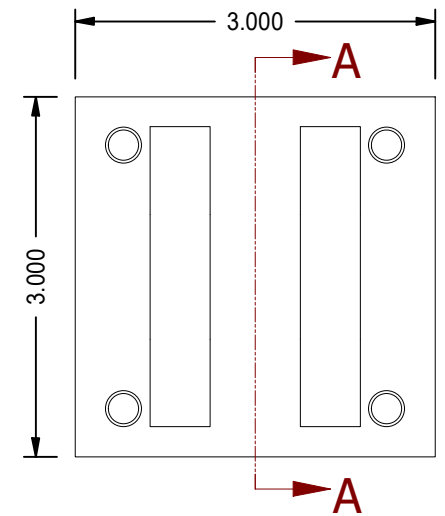

1

2

A

A

B

B

2X 3/8 NPT PORTS

MODEL NUMBER:		PROJECT/CUSTOMER INFO:		DSGND:	DATE: 2013-03-07
 TITAN WORLDWIDE INC. <small>31 Year ISO 9001 Clear fluid or hydraulic in case of power. One that stands out for greatness of achievement!</small>		CAPACITY: 250 PSI		WEIGHT: 17.690 lbmass	
		SHEET: A SHEET: 1 OF 1 FILENAME: TRP2.50MP1LU14X18.00.idw		TITLE: TRP2.50MP1LU14X18.00	
701 MONTREAL STREET THUNDER BAY, ON P7E 3P-2 CANADA TEL: 807-474-5337 FAX: 807-623-5692 www.titanworldwide.com				DRAWING No:	
				REVISION:	

DATE	INTL	DESCRIPTION	REV

1

2