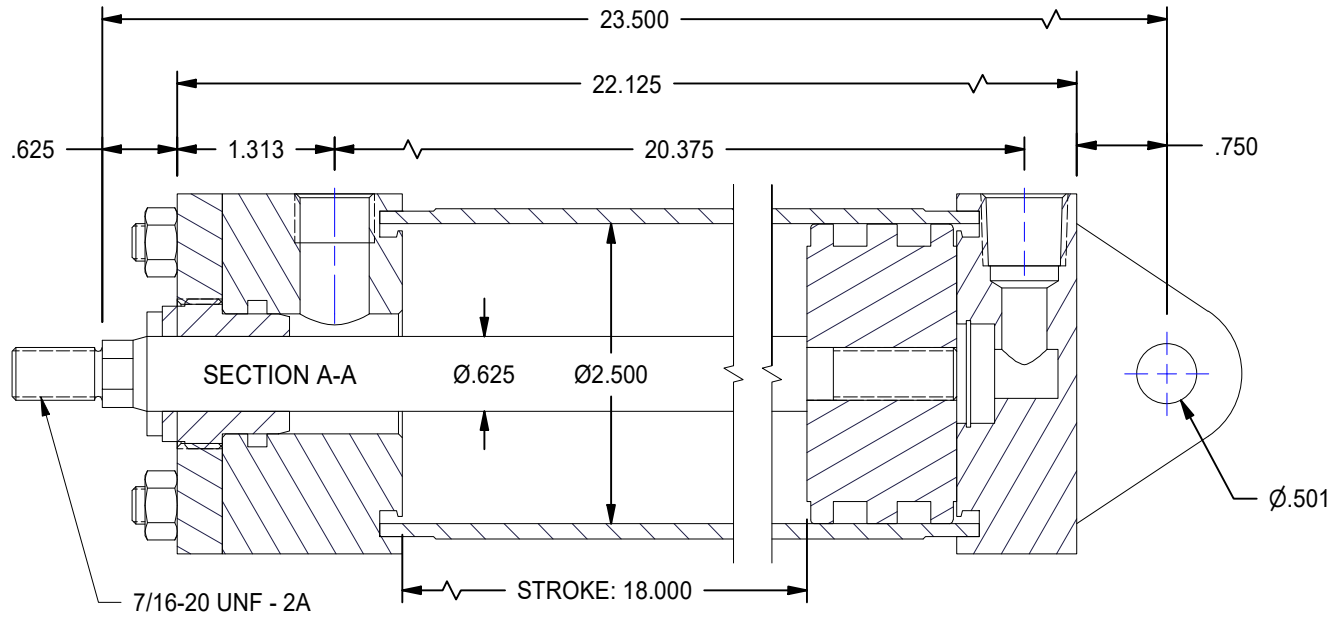

1

2

A

A

B

B

2X 3/8 NPT PORTS

MODEL NUMBER:		PROJECT/CUSTOMER INFO:		DSGND:	DATE: 2013-03-07
 TITAN WORLDWIDE INC. <small>31 Year ISO 9001 Clear fluid or hydraulic in case of power. One that stands out for greatness of achievement!</small>		CAPACITY: 250 PSI		WEIGHT: 17.690 lbmass	
		SHEET: A SHEET: 1 OF 1 FILENAME: TRP2.50MP1LU14X18.00.idw		TITLE: TRP2.50MP1LU14X18.00	
701 MONTREAL STREET THUNDER BAY, ON P7E 3P-2 CANADA TEL: 807-474-5337 FAX: 807-623-5692 www.titanworldwide.com				DRAWING No:	
				REVISION:	

DATE	INTL	DESCRIPTION	REV

1

2