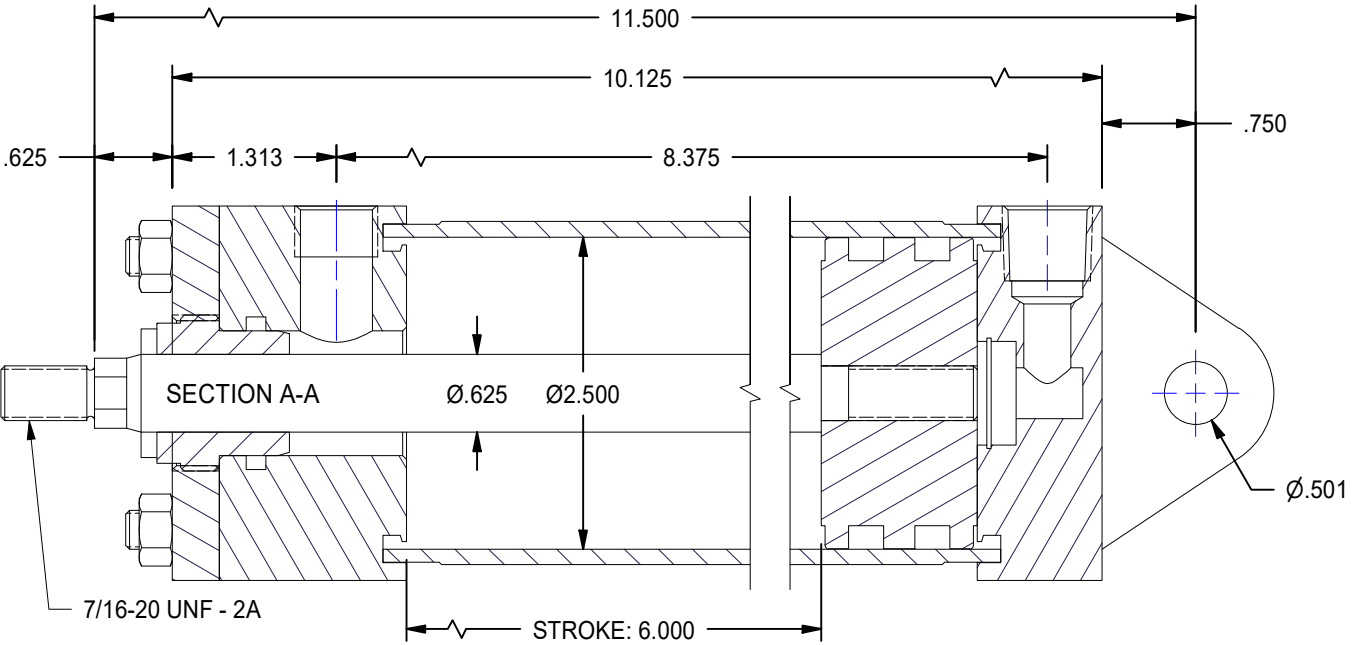

1

2

A

A

B

B

2X 3/8 NPT PORTS

MODEL NUMBER:		PROJECT/CUSTOMER INFO:		DSGND:	DATE: 2013-03-07
 TITAN WORLDWIDE INC. <small>31 Year ISO 9001 Clear Fall or liquid in case of power. One that stands out for greatness in achievement!</small> PHONE: 807-474-5337 FAX: 807-623-5692 EMAIL: info@titanworldwide.com WEB: www.titanworldwide.com 701 MONTREAL STREET THUNDER BAY, ON P7E 3P-2 CANADA TEL: 807-474-5337 FAX: 807-623-5692 www.titanworldwide.com		CAPACITY:	250 PSI	SHEET SIZE: A SHEET: 1 OF 1 FILENAME: TRP2.50MP1LU14X6.00.idw	
		WEIGHT:	12.062 lbmass	TITLE: TRP2.50MP1LU14X6.00	
DRAWING No:				REVISION:	

DATE	INTL	DESCRIPTION	REV

1

2