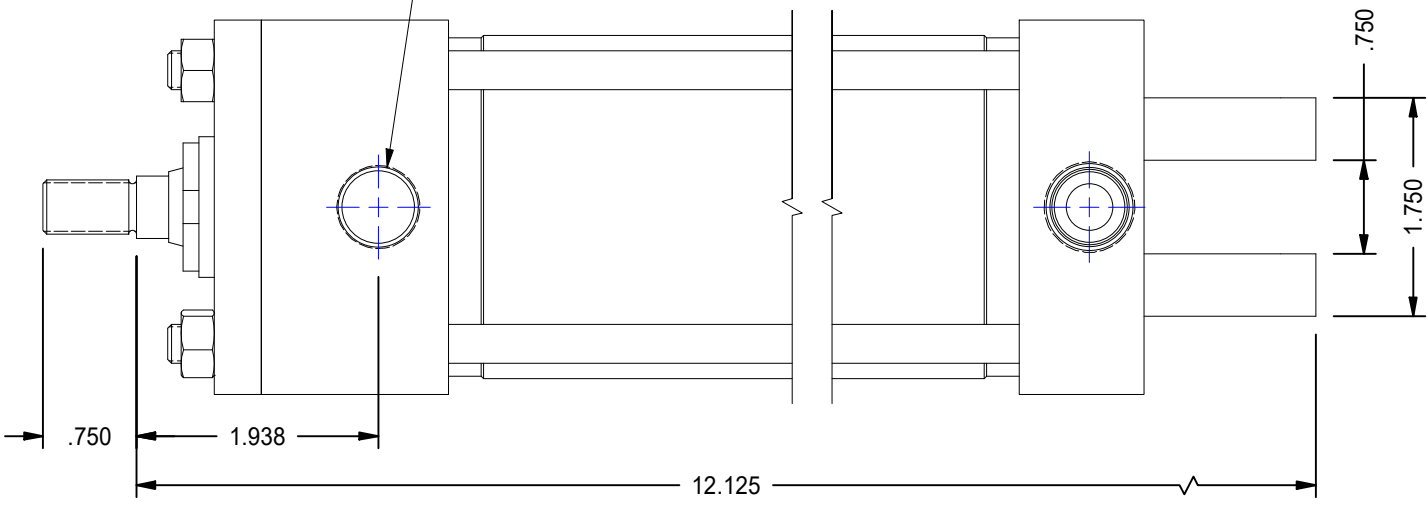

1

2

A

A

B

B

2X 3/8 NPT PORTS

MODEL NUMBER:		PROJECT/CUSTOMER INFO:		DSGND:	DATE: 2013-03-07
 TITAN WORLDWIDE INC. <small>31 Year ISO 9001 Clear Fall or liquid in case of power. One that stands out for greatness in achievement!</small> PHONE: 807-474-5337 FAX: 807-623-5692 EMAIL: info@titanworldwide.com WEB: www.titanworldwide.com 701 MONTREAL STREET THUNDER BAY, ON P7E 3P-2 CANADA TEL: 807-474-5337 FAX: 807-623-5692 www.titanworldwide.com		CAPACITY:	250 PSI	SHEET SIZE: A SHEET: 1 OF 1 FILENAME: TRP2.50MP1LU14X6.00.idw	
		WEIGHT:	12.062 lbmass	TITLE: TRP2.50MP1LU14X6.00	
DRAWING No:				REVISION:	

DATE	INTL	DESCRIPTION	REV

1

2