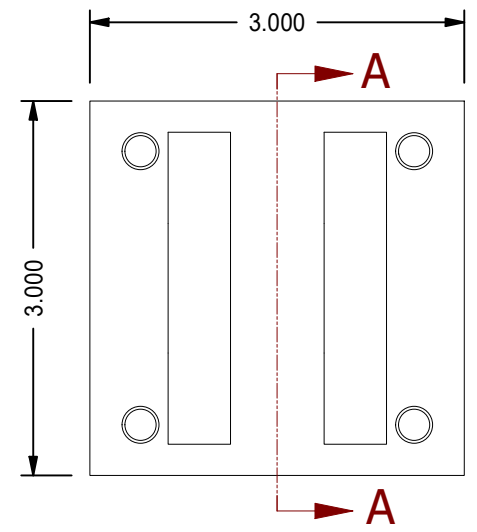

1

2

A

A

B

B

2X 3/8 NPT PORTS

MODEL NUMBER:		PROJECT/CUSTOMER INFO:		DSGND:	DATE: 2013-03-07
 TITAN WORLDWIDE INC. <small>31 Year ISO 9001 Clear Fall or liquid in case of power. One that stands out for greatness in achievement!</small> PHONE: 807-474-5337 FAX: 807-623-5692 EMAIL: info@titanworldwide.com WEB: www.titanworldwide.com 701 MONTREAL STREET THUNDER BAY, ON P7E 3P-2 CANADA TEL: 807-474-5337 FAX: 807-623-5692 www.titanworldwide.com		CAPACITY:	250 PSI	SHEET SIZE: A SHEET: 1 OF 1 FILENAME: TRP2.50MP1LU14X6.00.idw	
		WEIGHT:	12.062 lbmass	TITLE: TRP2.50MP1LU14X6.00	
DRAWING No:				REVISION:	

DATE	INTL	DESCRIPTION	REV

1

2