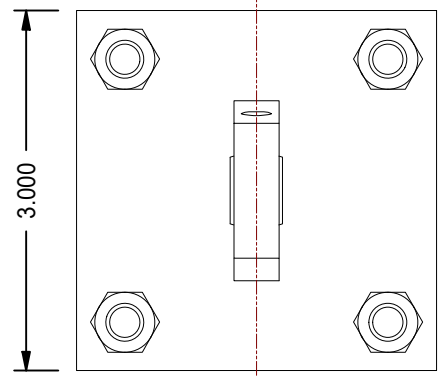

10.125

.625

1.313

8.375

.750

7/16-20 UNF - 2B

Ø.500

.750  
THREADS

Ø.625

Ø2.500

SECTION A-A

STROKE: 6.000

3.000

MODEL NUMBER:		PROJECT/CUSTOMER INFO:		DSGND:	DATE: 2013-03-07
 <b>TITAN WORLDWIDE INC.</b> <small>31 Year ISO 9001 Clear title or graphic in case of power. One that stands out for greatness of achievement!</small> PHONE: 807-474-5337 FAX: 807-623-5692 EMAIL: info@titanworldwide.com WEB: www.titanworldwide.com		CAPACITY: 250 PSI		WEIGHT: 11.668 lbmass	
		SHEET: A SHEET: 1 OF 1 FILENAME: TRP2.50MP5LU14X6.00.idw		TITLE: TRP2.50MP5LU14X6.00	
DRAWING No:				REVISION:	