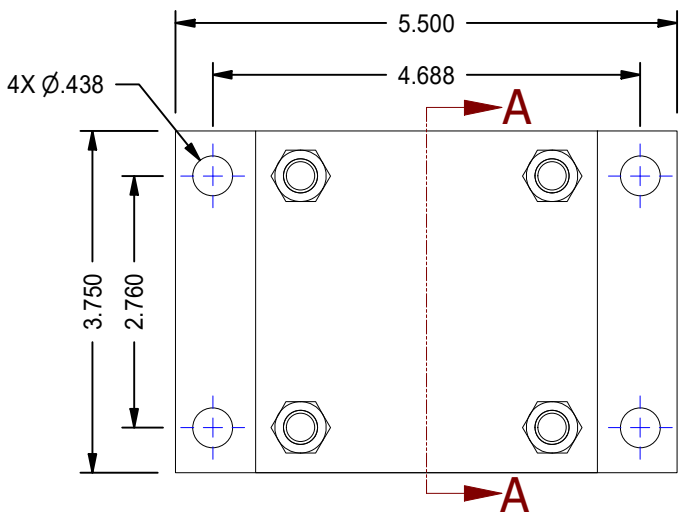

1

2

A

A

B

B

B

B

MODEL NUMBER:		PROJECT/CUSTOMER INFO:		DSGND:	DATE: 2013-03-07
TITAN WORLDWIDE INC. 31 Year ISO 9001 Clear that all products are made of powder. One that stands out for greatness of achievement! PHONE: 807-474-5337 FAX: 807-623-5692 EMAIL: info@titanworldwide.com WEB: www.titanworldwide.com		CAPACITY: 3000 PSI		WEIGHT: 26.253 lbmass	
		SHEET: A SHEET: 1 OF 1 FILENAME: TRP3.25MF1LU14X12.00.idw		TITLE: TRP3.25MF1LU14X12.00	
DRAWING No:				REVISION:	

1

2

DATE	INTL	DESCRIPTION	REV

1