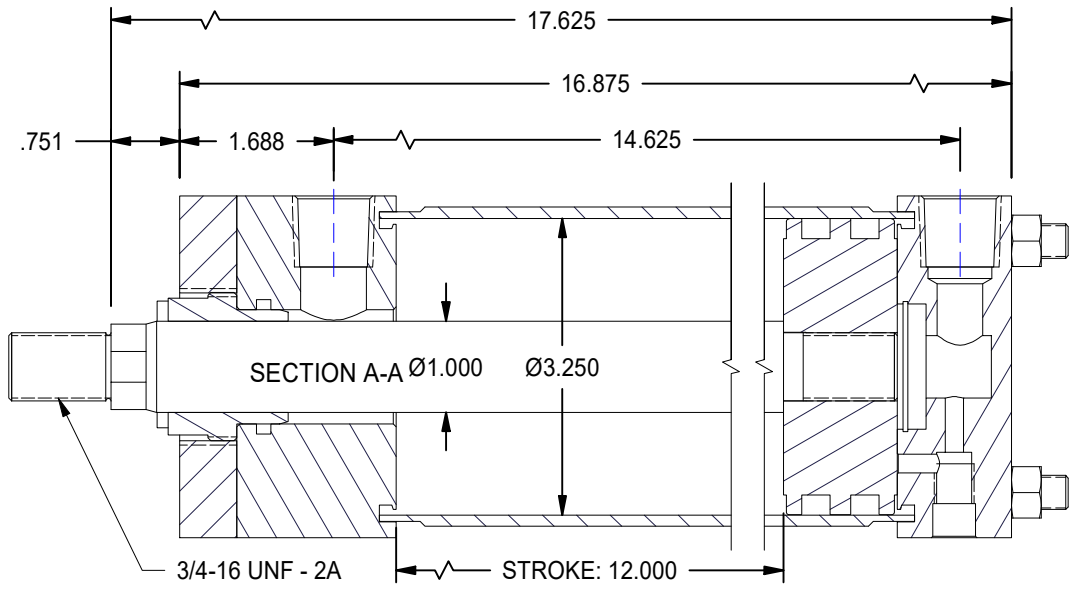

1

2

A

A

B

B

B

B

MODEL NUMBER:		PROJECT/CUSTOMER INFO:		DSGND:	DATE: 2013-03-07
 <b>TITAN WORLDWIDE INC.</b> <small>31 Year ISO 9001</small> <small>Clear that all products are made of powder. One that stands out for greatness of achievement!</small> <small>PHONE: 807-474-5337 FAX: 807-623-5692 EMAIL: info@titanworldwide.com WEB: www.titanworldwide.com</small>		CAPACITY: 3000 PSI		WEIGHT: 26.253 lbmass	
		SHEET: A SHEET: 1 OF 1 FILENAME: TRP3.25MF1LU14X12.00.idw		TITLE: TRP3.25MF1LU14X12.00	
DRAWING No:				REVISION:	

1

2

DATE	INTL	DESCRIPTION	REV

1