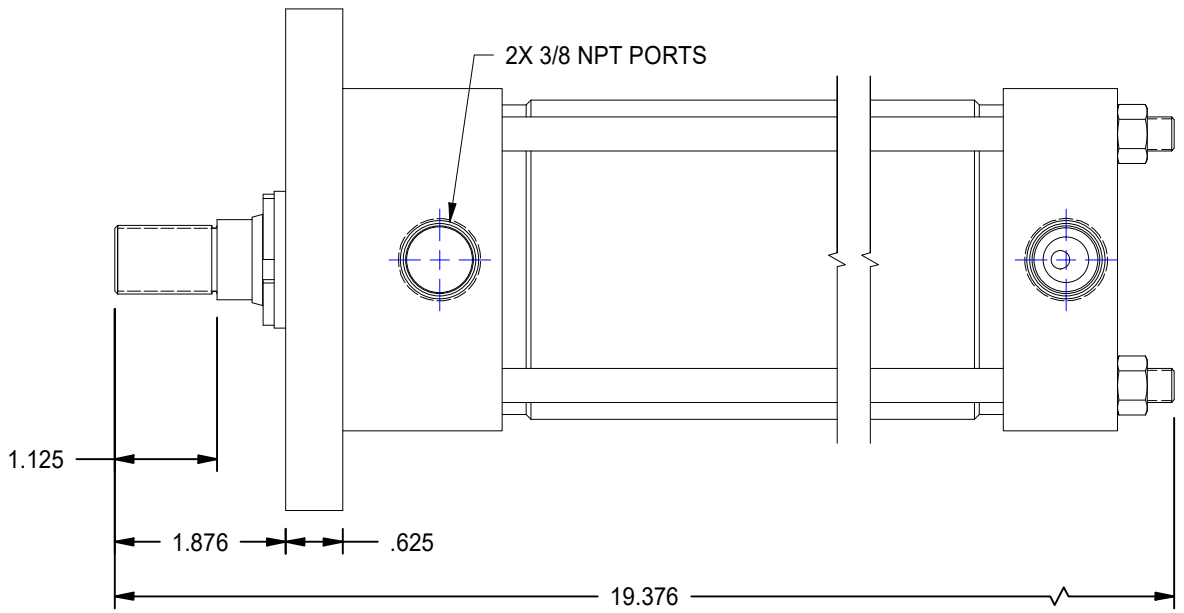

1

2

A

A

B

B

B

B

MODEL NUMBER:		PROJECT/CUSTOMER INFO:		DSGND:	DATE: 2013-03-07
TITAN WORLDWIDE INC. 31 Year ISO 9001 Clear that all products are made of powder. One that stands out for greatness of achievement! PHONE: 807-474-5337 FAX: 807-623-5692 EMAIL: info@titanworldwide.com WEB: www.titanworldwide.com		CAPACITY: 3000 PSI		WEIGHT: 26.253 lbmass	
		SHEET: A SHEET: 1 OF 1 FILENAME: TRP3.25MF1LU14X12.00.idw		TITLE: TRP3.25MF1LU14X12.00	
DRAWING No:				REVISION:	

1

2

DATE	INTL	DESCRIPTION	REV

1