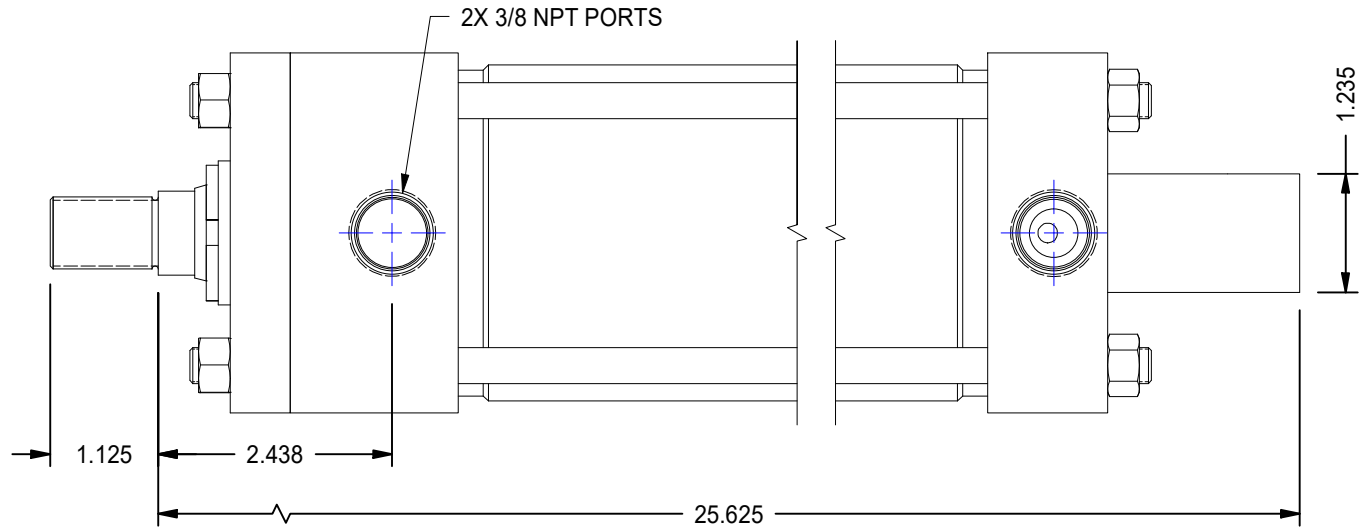

1

2

A

A

B

B

MODEL NUMBER:		PROJECT/CUSTOMER INFO:		DSGND:	DATE: 2013-03-07
 TITAN WORLDWIDE INC. <small>25 ton 5000 LBS.</small> <small>Clear that all objects in case of power. One that stands out for greatness of achievement!</small> <small>PHONE: 807-474-5337 FAX: 807-623-5692 EMAIL: info@titanworldwide.com WEB: www.titanworldwide.com</small>		CAPACITY:	250 PSI	SHEET SIZE: A SHEET: 1 OF 1 FILENAME: TRP3.25MP3LU14X18.00.idw	
		WEIGHT:	30.463 lbmass	TITLE: TRP3.25MP3LU14X18.00	
701 MONTREAL STREET THUNDER BAY, ON P7E 3P-2 CANADA TEL: 807-474-5337 FAX: 807-623-5692 www.titanworldwide.com				DRAWING No:	REVISION: