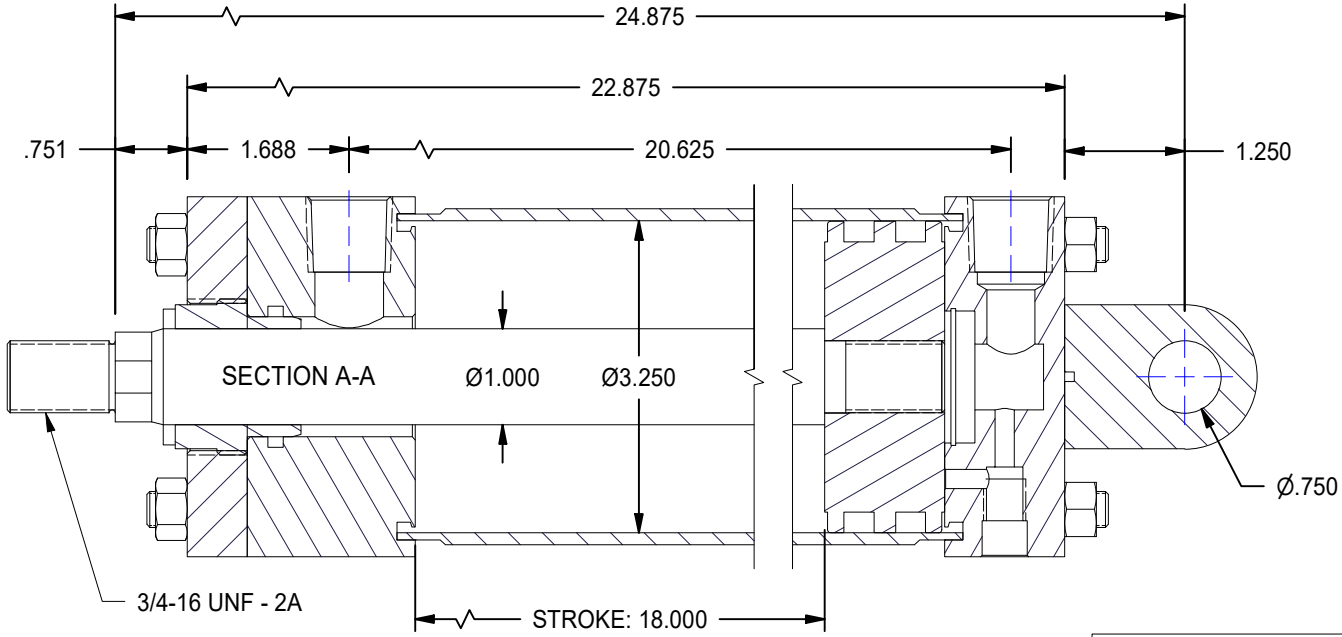

1

2

A

A

B

B

MODEL NUMBER:		PROJECT/CUSTOMER INFO:		DSGND:	DATE: 2013-03-07
 TITAN WORLDWIDE INC. <small>25 ton 5000 LBS.</small> <small>Clear that all objects in case of power. One that stands out for greatness of achievement!</small> <small>PHONE: 807-474-5337 FAX: 807-623-5692 EMAIL: info@titanworldwide.com WEB: www.titanworldwide.com</small>		CAPACITY:	250 PSI	SHEET SIZE: A SHEET: 1 OF 1 FILENAME: TRP3.25MP3LU14X18.00.idw	
		WEIGHT:	30.463 lbmass	TITLE: TRP3.25MP3LU14X18.00	
701 MONTREAL STREET THUNDER BAY, ON P7E 3P-2 CANADA TEL: 807-474-5337 FAX: 807-623-5692 www.titanworldwide.com				DRAWING No:	REVISION:

1

2

DATE	INTL	DESCRIPTION	REV

1