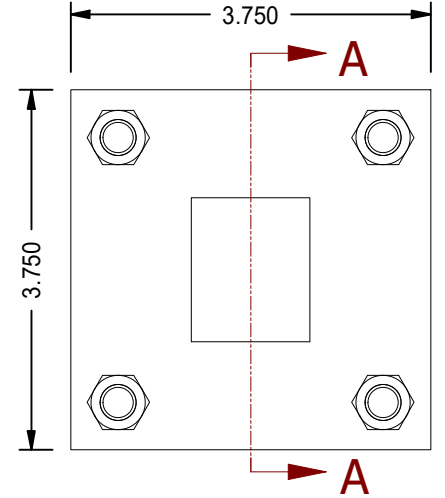

1

2

A

A

B

B

MODEL NUMBER:		PROJECT/CUSTOMER INFO:		DSGND:	DATE: 2013-03-07
 TITAN WORLDWIDE INC. <small>25 ton 5000 LBS.</small> <small>Clear that all objects in case of power. One that stands out for greatness of achievement!</small> <small>PHONE: 807-474-5337 FAX: 807-623-5692 EMAIL: info@titanworldwide.com WEB: www.titanworldwide.com</small>		CAPACITY:	250 PSI	SHEET SIZE: A SHEET: 1 OF 1 FILENAME: TRP3.25MP3LU14X18.00.idw	
		WEIGHT:	30.463 lbmass	TITLE: TRP3.25MP3LU14X18.00	
701 MONTREAL STREET THUNDER BAY, ON P7E 3P-2 CANADA TEL: 807-474-5337 FAX: 807-623-5692 www.titanworldwide.com				DRAWING No:	REVISION:

1

2

DATE	INTL	DESCRIPTION	REV

1