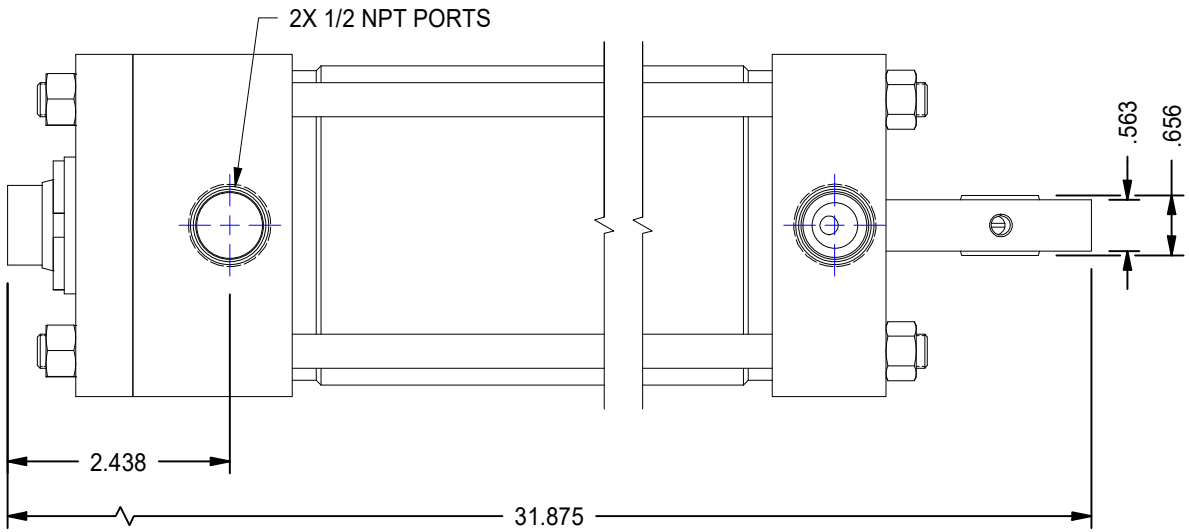

1

2

A

A

B

B

MODEL NUMBER:		PROJECT/CUSTOMER INFO:		DSGND:	DATE: 2013-03-07
 TITAN WORLDWIDE INC. <small>31 Year ISO 9001</small> <small>Clear that all products are made of power. One that stands out for greatness of achievement!</small> <small>PHONE: 807-474-5337 FAX: 807-623-5692 EMAIL: info@titanworldwide.com WEB: www.titanworldwide.com</small>		CAPACITY: 250 PSI		WEIGHT: 34.416 lbmass	
		SHEET: A SHEET: 1 OF 1 FILENAME: TRP3.25MP5LU14X24.00.idw		TITLE: TRP3.25MP5LU14X24.00	
DRAWING No:				REVISION:	

DATE	INTL	DESCRIPTION	REV

1

2