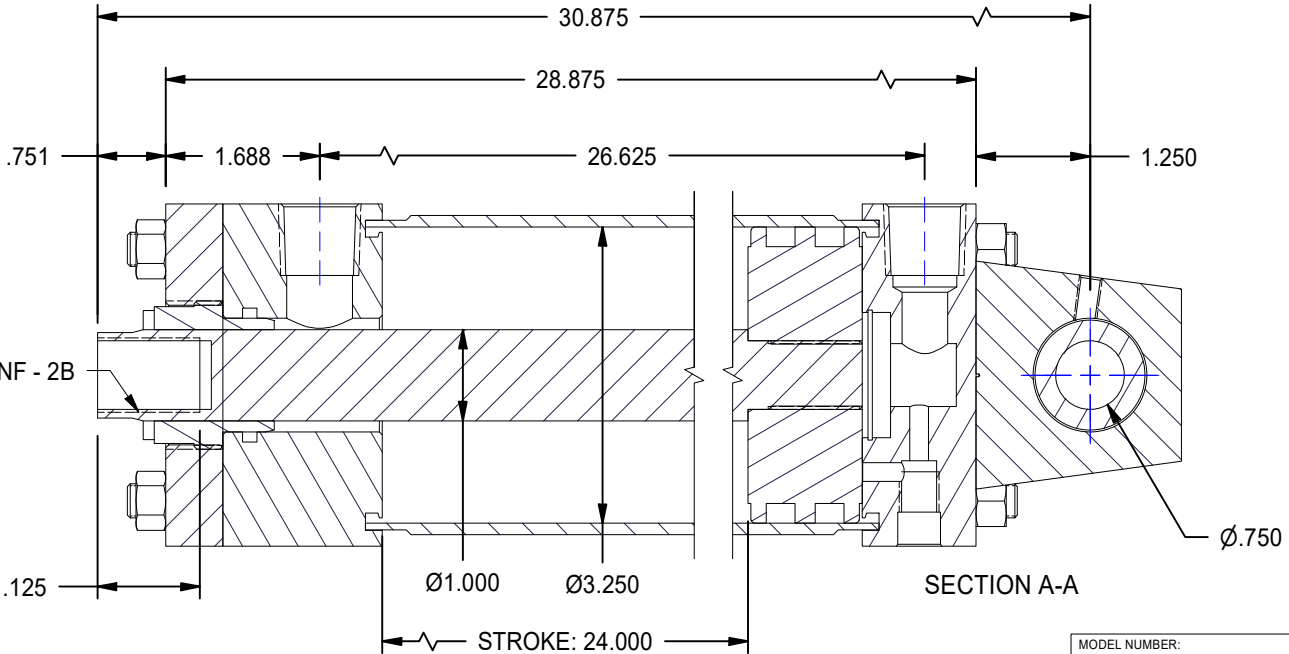

1

2

A

A

B

B

MODEL NUMBER:		PROJECT/CUSTOMER INFO:		DSGND:	DATE: 2013-03-07
 TITAN WORLDWIDE INC. <small>31 Year ISO 9001</small> <small>Clear that all products are made of power. One that stands out for greatness of achievement!</small> <small>PHONE: 807-474-5337 FAX: 807-623-5692 EMAIL: info@titanworldwide.com WEB: www.titanworldwide.com</small>		CAPACITY: 250 PSI		WEIGHT: 34.416 lbmass	
		SHEET: A SHEET: 1 OF 1 FILENAME: TRP3.25MP5LU14X24.00.idw		TITLE: TRP3.25MP5LU14X24.00	
DRAWING No:				REVISION:	

DATE	INTL	DESCRIPTION	REV

1

2