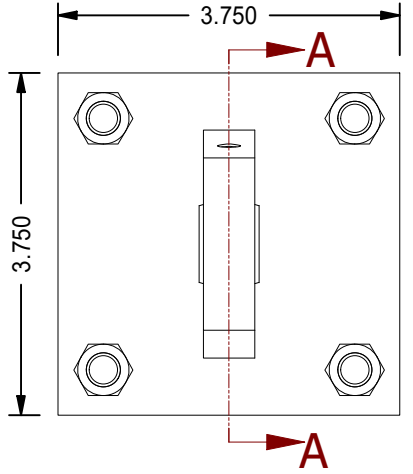

1

2

A

A

B

B

MODEL NUMBER:		PROJECT/CUSTOMER INFO:		DSGND:	DATE: 2013-03-07
 TITAN WORLDWIDE INC. <small>31 Year ISO 9001</small> <small>Clear that all products are made of power. One that stands out for greatness of achievement!</small> <small>PHONE: 807-474-5337 FAX: 807-623-5692 EMAIL: info@titanworldwide.com WEB: www.titanworldwide.com</small>		CAPACITY: 250 PSI		WEIGHT: 34.416 lbmass	
		SHEET: A SHEET: 1 OF 1 FILENAME: TRP3.25MP5LU14X24.00.idw		TITLE: TRP3.25MP5LU14X24.00	
DRAWING No:				REVISION:	

DATE	INTL	DESCRIPTION	REV

1

2