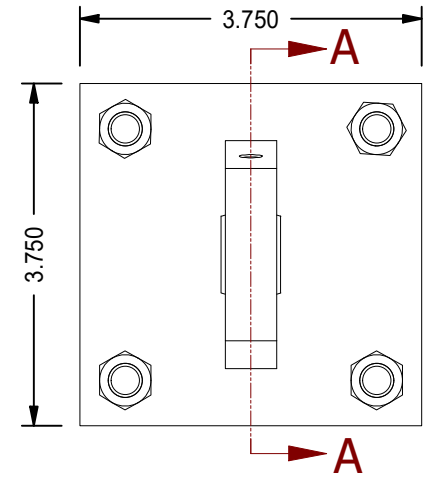

1

2

A

A

B

B

MODEL NUMBER:		PROJECT/CUSTOMER INFO:		DSGND:	DATE: 2013-03-07
 TITAN WORLDWIDE INC. <small>75 ton 5000 LBS. Clear that all weights, in case of power. One that stands out for greatness of achievement!</small> PHONE: 807-474-5337 FAX: 807-423-5692 EMAIL: info@stanworldwide.com WEB: www.stanworldwide.com 701 MONTREAL STREET THUNDER BAY, ON P7E 3P-2 CANADA TEL: 807-474-5337 FAX: 807-423-5692 www.stanworldwide.com		CAPACITY:	3000 PSI	SHEET SIZE: A SHEET: 1 OF 1 FILENAME: TRP3.25MP5LU14X6.00.idw	
		WEIGHT:	21.383 lbmass	TITLE: TRP3.25MP5LU14X6.00	
DRAWING No:				REVISION:	

1

2

DATE	INTL	DESCRIPTION	REV

1