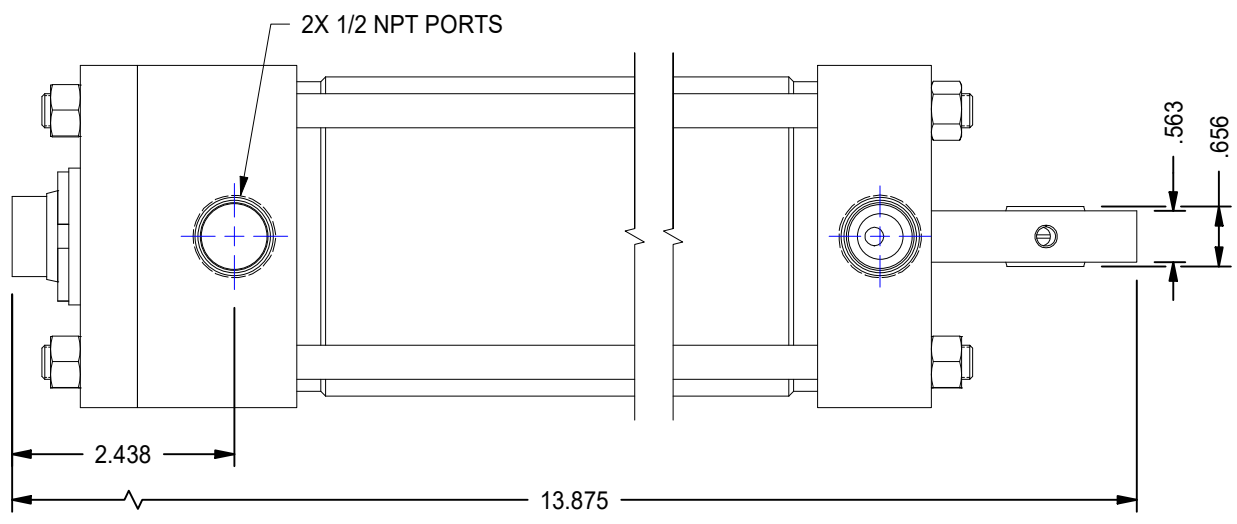

1

2

A

A

B

B

MODEL NUMBER:		PROJECT/CUSTOMER INFO:		DSGND:	DATE: 2013-03-07
 TITAN WORLDWIDE INC. <small>75 ton 5000 LBS. Clear that all weights, in case of power. One that stands out for greatness of achievement!</small> PHONE: 807-474-5337 FAX: 807-423-5692 EMAIL: info@stanworldwide.com WEB: www.stanworldwide.com 701 MONTREAL STREET THUNDER BAY, ON P7E 3P-2 CANADA TEL: 807-474-5337 FAX: 807-423-5692 www.stanworldwide.com		CAPACITY:	3000 PSI	SHEET SIZE: A SHEET: 1 OF 1 FILENAME: TRP3.25MP5LU14X6.00.idw	
		WEIGHT:	21.383 lbmass	TITLE: TRP3.25MP5LU14X6.00	
DRAWING No:				REVISION:	