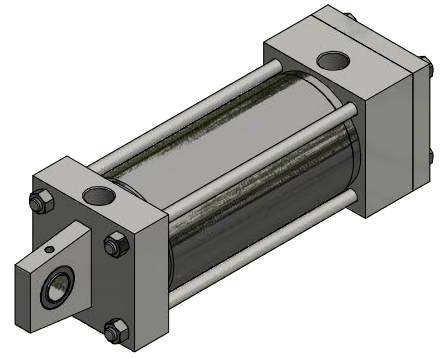

1

2

A

A

B

B

MODEL NUMBER:		PROJECT/CUSTOMER INFO:		DSGND:	DATE: 2013-03-07
 TITAN WORLDWIDE INC. <small>75 ton 5000 LBS. Clear that all weights, in case of power. One that stands out for greatness of achievement!</small> PHONE: 807-474-5337 FAX: 807-423-5692 EMAIL: info@stanworldwide.com WEB: www.stanworldwide.com 701 MONTREAL STREET THUNDER BAY, ON P7E 3P-2 CANADA TEL: 807-474-5337 FAX: 807-423-5692 www.stanworldwide.com		CAPACITY:	3000 PSI	SHEET SIZE: A SHEET: 1 OF 1 FILENAME: TRP3.25MP5LU14X6.00.idw	
		WEIGHT:	21.383 lbmass	TITLE: TRP3.25MP5LU14X6.00	
DRAWING No:				REVISION:	