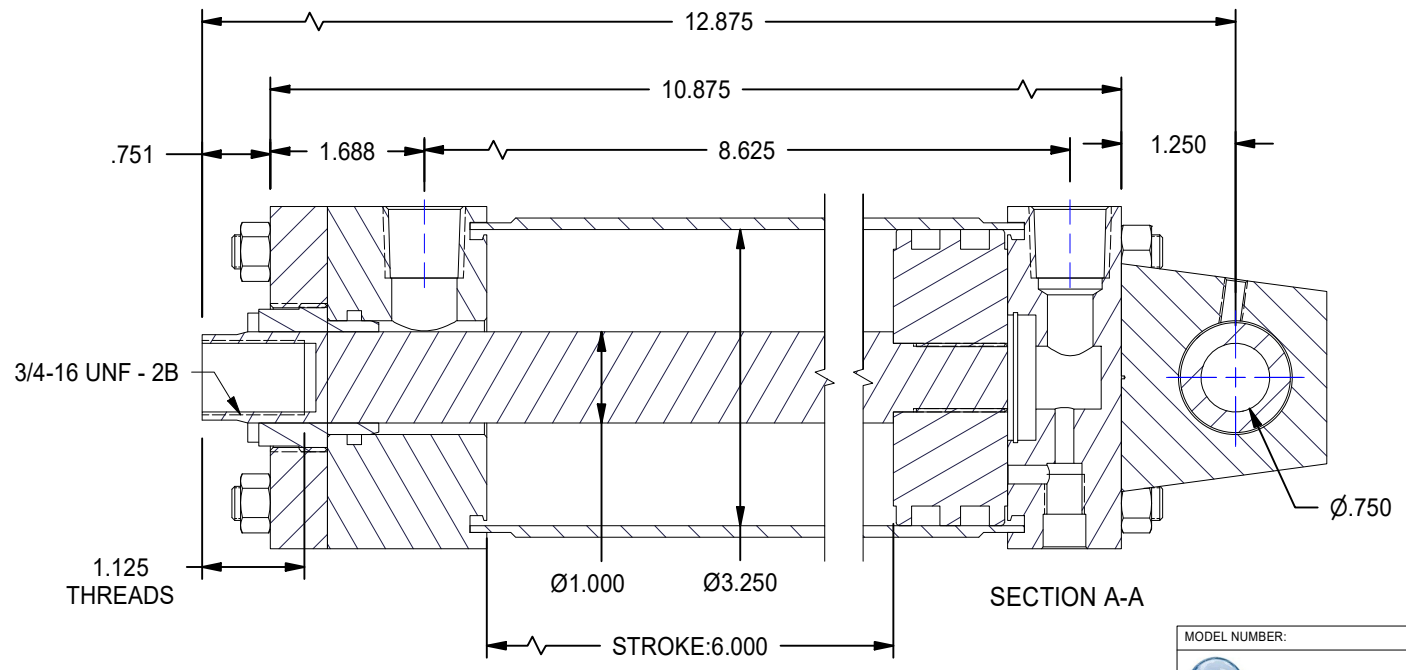

1

2

A

A

B

B

MODEL NUMBER:		PROJECT/CUSTOMER INFO:		DSGND:	DATE: 2013-03-07
 TITAN WORLDWIDE INC. <small>75 ton 5000 LBS. Clear that all weights, in case of power. One that stands out for greatness of achievement!</small> PHONE: 807-474-5337 FAX: 807-423-5692 EMAIL: info@stanworldwide.com WEB: www.stanworldwide.com 701 MONTREAL STREET THUNDER BAY, ON P7E 3P-2 CANADA TEL: 807-474-5337 FAX: 807-423-5692 www.stanworldwide.com		CAPACITY:	3000 PSI	SHEET SIZE: A SHEET: 1 OF 1 FILENAME: TRP3.25MP5LU14X6.00.idw	
		WEIGHT:	21.383 lbmass	TITLE: TRP3.25MP5LU14X6.00	
DRAWING No:				REVISION:	

1

2

DATE	INTL	DESCRIPTION	REV

1