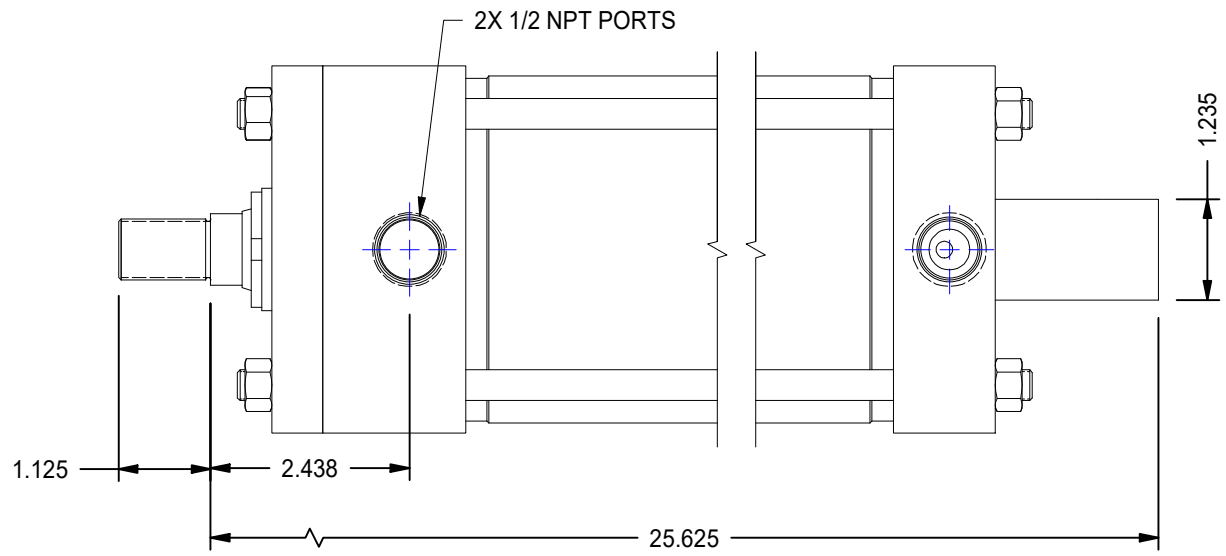

1

2

A

A

B

B

1

2

DATE	INTL	DESCRIPTION	REV

MODEL NUMBER:

PROJECT/CUSTOMER INFO:

DSGND: DATE: 2013-03-07

CAPACITY: 250 PSI

WEIGHT: 39.612 lbmass

SHEET SIZE: A SHEET: 1 OF 1 FILENAME: TRP4.00MP3LU14X18.00.idw

TITLE: TRP4.00MP3LU14X18.00

701 MONTREAL STREET
THUNDER BAY, ON
P7E 3P-2
CANADA
TEL: 807-474-5337
FAX: 807-623-5692
www.titanworldwide.com

PHONE: 807-474-5337 FAX: 807-623-5692 EMAIL: info@titanworldwide.com WEB: www.titanworldwide.com

701 MONTREAL STREET
THUNDER BAY, ON
P7E 3P-2
CANADA
TEL: 807-474-5337
FAX: 807-623-5692
www.titanworldwide.com

DRAWING No: REVISION: