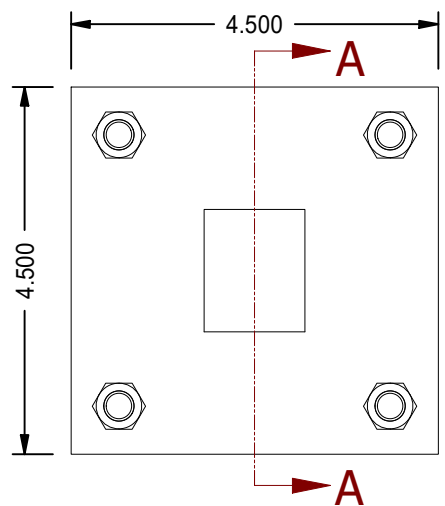

1

2

A

A

B

B

1

2

DATE	INTL	DESCRIPTION	REV

MODEL NUMBER:

PROJECT/CUSTOMER INFO:

DSGND: DATE: 2013-03-07

CAPACITY: 250 PSI

WEIGHT: 39.612 lbmass

SHEET SIZE: A SHEET: 1 OF 1 FILENAME: TRP4.00MP3LU14X18.00.idw

TITLE: TRP4.00MP3LU14X18.00