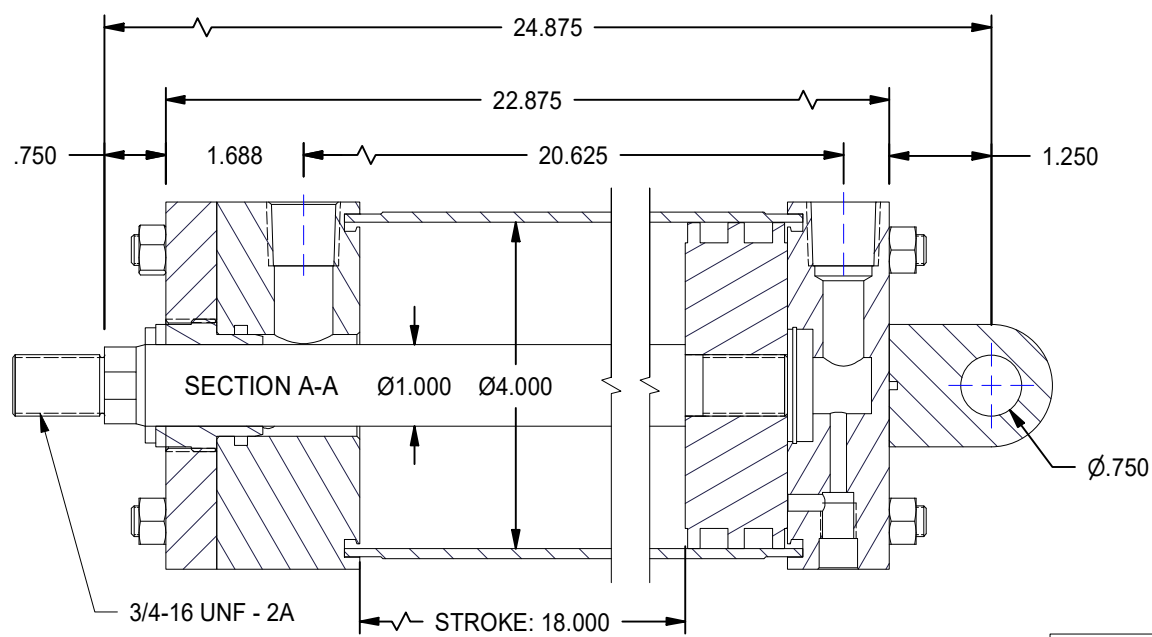

1

2

A

A

B

B

1

2

DATE	INTL	DESCRIPTION	REV

MODEL NUMBER:

PROJECT/CUSTOMER INFO:

DSGND: DATE: 2013-03-07

CAPACITY: 250 PSI

WEIGHT: 39.612 lbmass

SHEET SIZE: A SHEET: 1 OF 1 FILENAME: TRP4.00MP3LU14X18.00.idw

TITLE: TRP4.00MP3LU14X18.00