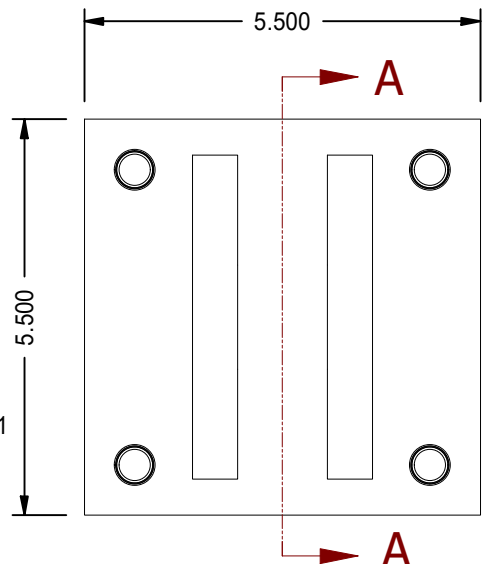

1

2

2X 1/2 NPT PORTS

A

A

B

B

MODEL NUMBER:		PROJECT/CUSTOMER INFO:		DSGND:	DATE: 2013-03-07
 TITAN WORLDWIDE INC. <small>75 ton 5000 LBS. Clear title or graphic in case of power. One that stands out for greatest of effectiveness!</small> PHONE: 807-474-5337 FAX: 807-623-5692 EMAIL: info@titanworldwide.com WEB: www.titanworldwide.com		CAPACITY: 250 PSI		WEIGHT: 52.416 lbmass	
		SHEET: A SHEET: 1 OF 1 FILENAME: TRP5.00MP1LU14X12.00.idw		TITLE: TRP5.00MP1LU14X12.00	
701 MONTREAL STREET THUNDER BAY, ON P7E 3P-2 CANADA TEL: 807-474-5337 FAX: 807-623-5692 www.titanworldwide.com				DRAWING No:	
				REVISION:	

1

2

DATE	INTL	DESCRIPTION	REV