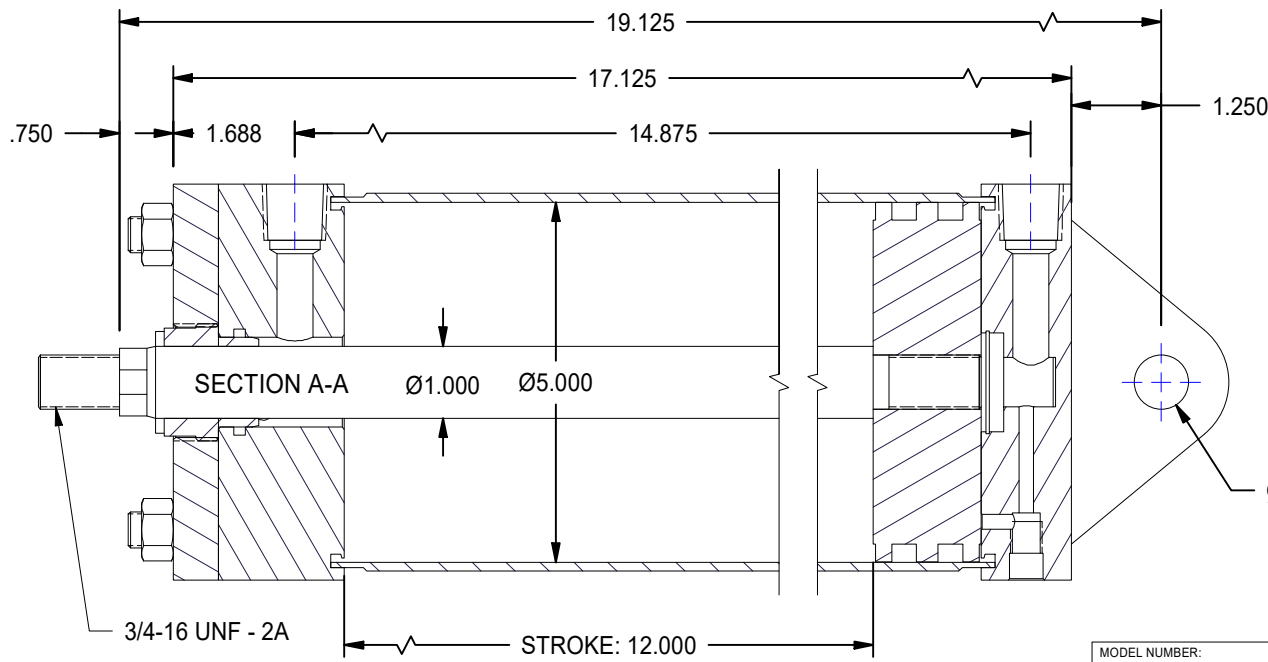

1

2

2X 1/2 NPT PORTS

A

A

B

B

MODEL NUMBER:		PROJECT/CUSTOMER INFO:		DSGND:	DATE: 2013-03-07
 TITAN WORLDWIDE INC. <small>75 ton 5000 LBS. Clear title or graphic in case of power. One that stands out for greatest of effectiveness!</small> PHONE: 807-474-5337 FAX: 807-623-5692 EMAIL: info@titanworldwide.com WEB: www.titanworldwide.com		CAPACITY: 250 PSI		WEIGHT: 52.416 lbmass	
		SHEET: A SHEET: 1 OF 1 FILENAME: TRP5.00MP1LU14X12.00.idw		TITLE: TRP5.00MP1LU14X12.00	
701 MONTREAL STREET THUNDER BAY, ON P7E 3P-2 CANADA TEL: 807-474-5337 FAX: 807-623-5692 www.titanworldwide.com				DRAWING No:	
				REVISION:	

1

2

DATE	INTL	DESCRIPTION	REV