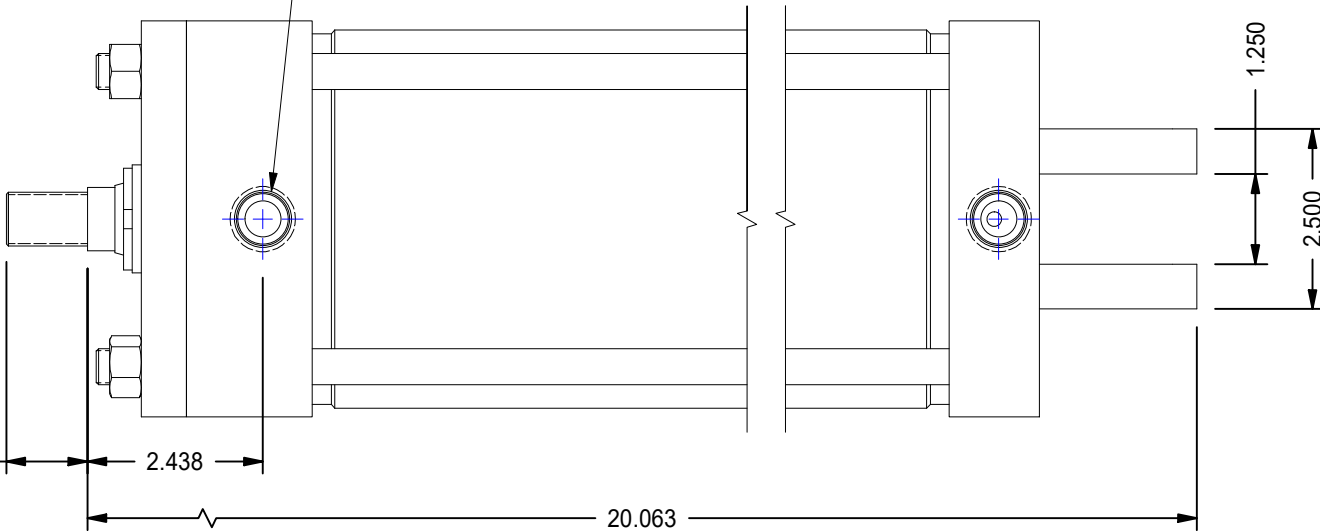

1

2

2X 1/2 NPT PORTS

A

A

B

B

MODEL NUMBER:		PROJECT/CUSTOMER INFO:		DSGND:	DATE: 2013-03-07
 TITAN WORLDWIDE INC. <small>75 ton 5000 LBS. Clear title or graphic in case of power. One that stands out for greatest of effectiveness!</small> PHONE: 807-474-5337 FAX: 807-623-5692 EMAIL: info@titanworldwide.com WEB: www.titanworldwide.com		CAPACITY: 250 PSI		WEIGHT: 52.416 lbmass	
		SHEET: A SHEET: 1 OF 1 FILENAME: TRP5.00MP1LU14X12.00.idw		TITLE: TRP5.00MP1LU14X12.00	
701 MONTREAL STREET THUNDER BAY, ON P7E 3P-2 CANADA TEL: 807-474-5337 FAX: 807-623-5692 www.titanworldwide.com				DRAWING No:	
				REVISION:	

1

2

DATE	INTL	DESCRIPTION	REV