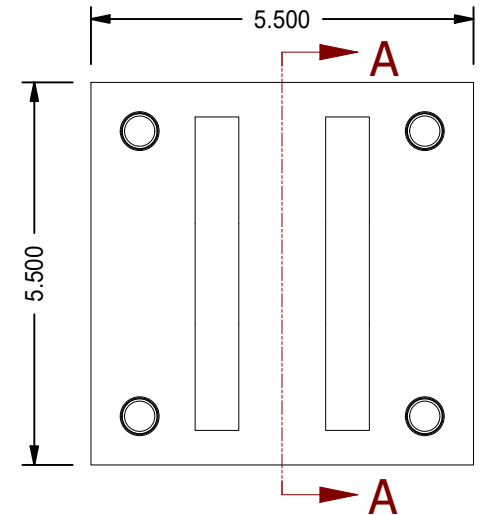

1

2

2X 1/2 NPT PORTS

A

A

B

B

|  |   |                        |               |           |                          |
|--|---|------------------------|---------------|-----------|--------------------------|
| MODEL NUMBER:  |   | PROJECT/CUSTOMER INFO: |               | DSGND:    | DATE: 2013-03-07         |
| <b>TITAN WORLDWIDE INC.</b><br><small>31 Year ISO 9001</small><br><small>Clear Fall or Impact in case of power. One that stands out for greatness of achievement!</small><br><small>PHONE: 807-474-5337 FAX: 807-623-5692 EMAIL: info@titanworldwide.com WEB: www.titanworldwide.com</small> |   | CAPACITY:              | 250 PSI       |           |                          |
|  |   | WEIGHT:                | 64.702 lbmass |           |                          |
| SHEET SIZE:  | A | SHEET:                 | 1 OF 1        | FILENAME: | TRP5.00MP1LU14X24.00.idw |
| TITLE:   |   | TRP5.00MP1LU14X24.00   |               |           |                          |
| DRAWING No:  |   |                        |               |           | REVISION:                |

| DATE | INTL | DESCRIPTION | REV |
|------|------|-------------|-----|
|      |      |             |     |

1

2