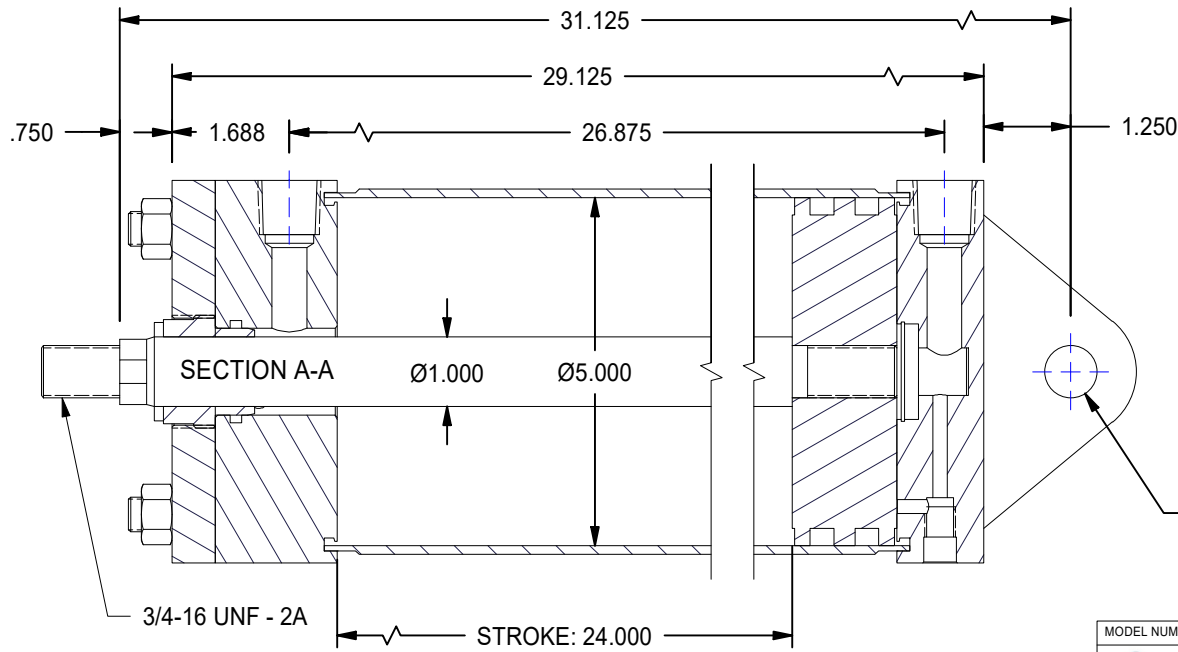

1

2

2X 1/2 NPT PORTS

A

A

B

B

|  |   |                        |               |           |                          |
|--|---|------------------------|---------------|-----------|--------------------------|
| MODEL NUMBER:  |   | PROJECT/CUSTOMER INFO: |               | DSGND:    | DATE: 2013-03-07         |
| <b>TITAN WORLDWIDE INC.</b><br><small>31 Year ISO 9001</small><br><small>Clear Fall or Impact in case of power. One that stands out for greatness of achievement!</small><br><small>PHONE: 807-474-5337 FAX: 807-623-5692 EMAIL: info@titanworldwide.com WEB: www.titanworldwide.com</small> |   | CAPACITY:              | 250 PSI       |           |                          |
|  |   | WEIGHT:                | 64.702 lbmass |           |                          |
| SHEET SIZE:  | A | SHEET:                 | 1 OF 1        | FILENAME: | TRP5.00MP1LU14X24.00.idw |
| TITLE:   |   | TRP5.00MP1LU14X24.00   |               |           |                          |
| DRAWING No:  |   |                        |               |           | REVISION:                |