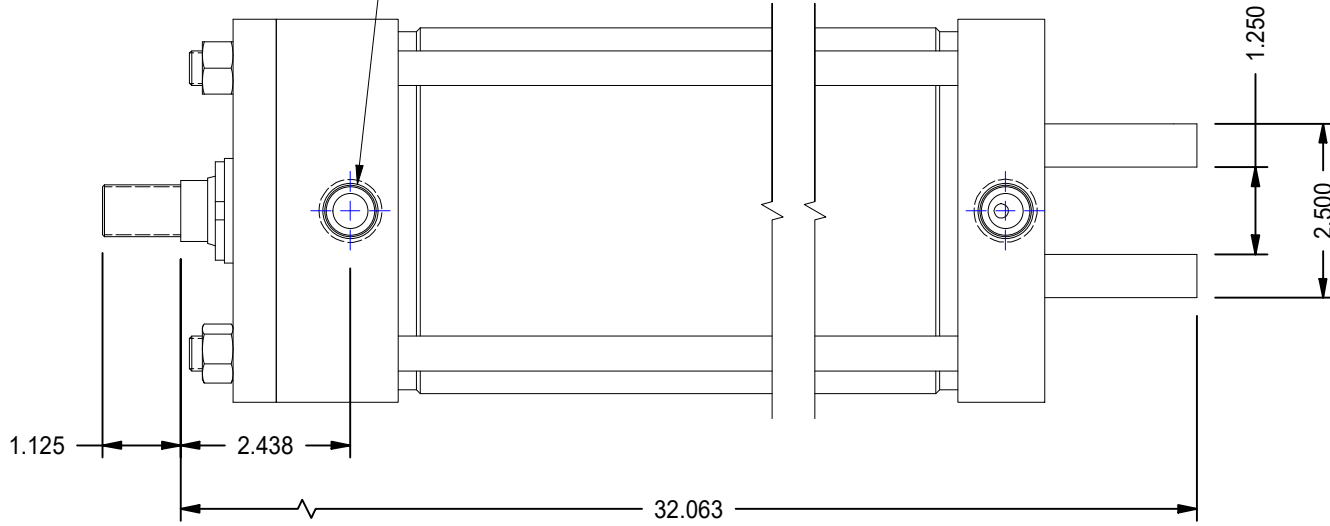

1

2

2X 1/2 NPT PORTS

A

A

B

B

|  |   |                        |               |           |                          |
|--|---|------------------------|---------------|-----------|--------------------------|
| MODEL NUMBER:  |   | PROJECT/CUSTOMER INFO: |               | DSGND:    | DATE: 2013-03-07         |
| <b>TITAN WORLDWIDE INC.</b><br><small>31 Year ISO 9001</small><br><small>Clear Fall or Impact in case of power. One that stands out for greatness of achievement!</small><br><small>PHONE: 807-474-5337 FAX: 807-623-5692 EMAIL: info@titanworldwide.com WEB: www.titanworldwide.com</small> |   | CAPACITY:              | 250 PSI       |           |                          |
|  |   | WEIGHT:                | 64.702 lbmass |           |                          |
| SHEET SIZE:  | A | SHEET:                 | 1 OF 1        | FILENAME: | TRP5.00MP1LU14X24.00.idw |
| TITLE:   |   | TRP5.00MP1LU14X24.00   |               |           |                          |
| DRAWING No:  |   |                        |               |           | REVISION:                |