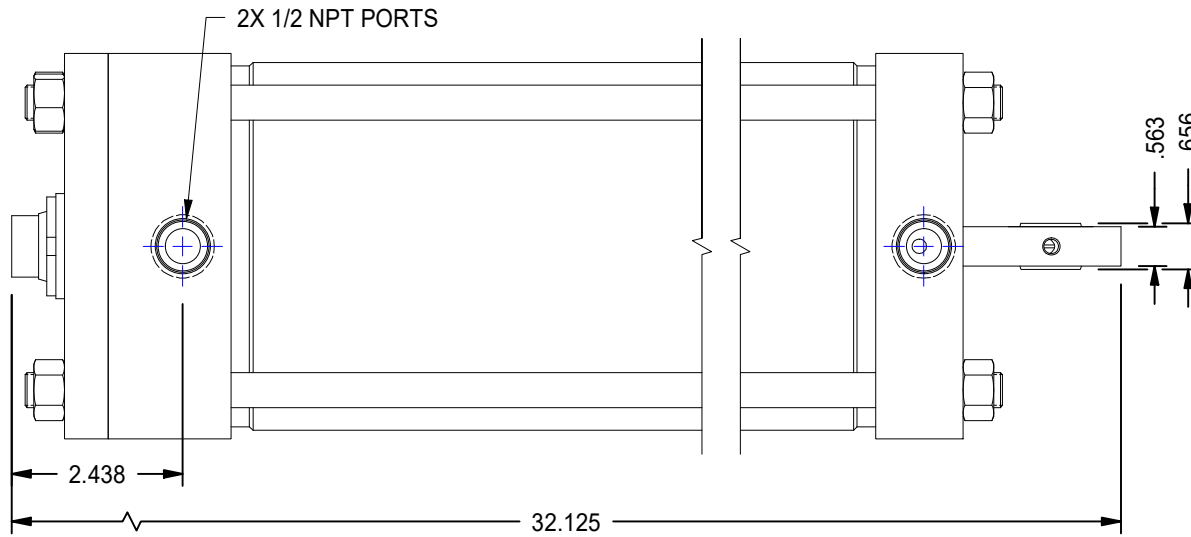

1

2

A

A

B

B

MODEL NUMBER:

TITAN WORLDWIDE INC.

701 MONTREAL STREET
THUNDER BAY, ON
P7E 3P-2
CANADA
TEL: 807-474-5337
FAX: 807-423-5692
www.titanworldwide.com

| | | | |
|-----------------------------|---------------|-----------|--------------------------|
| PROJECT/CUSTOMER INFO: | | DSGND: | DATE: 2013-03-07 |
| | | CAPACITY: | 250 PSI |
| | | WEIGHT: | 63.266 lbmass |
| SHEET SIZE: A | SHEET: 1 OF 1 | FILENAME: | TRP5.00MP5LU14X24.00.idw |
| TITLE: TRP5.00MP5LU14X24.00 | | | |
| DRAWING No: | | | REVISION: |