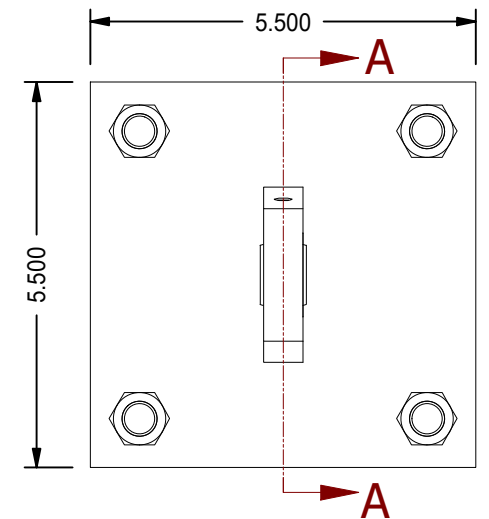

1

2

A

A

B

B

MODEL NUMBER:

TITAN WORLDWIDE INC.

701 MONTREAL STREET
THUNDER BAY, ON
P7E 3P-2
CANADA
TEL: 807-474-5337
FAX: 807-423-5692
www.titanworldwide.com

| | | | |
|-----------------------------|---------------|-----------|--------------------------|
| PROJECT/CUSTOMER INFO: | | DSGND: | DATE: 2013-03-07 |
| | | CAPACITY: | 250 PSI |
| | | WEIGHT: | 63.266 lbmass |
| SHEET SIZE: A | SHEET: 1 OF 1 | FILENAME: | TRP5.00MP5LU14X24.00.idw |
| TITLE: TRP5.00MP5LU14X24.00 | | | |
| DRAWING No: | | | REVISION: |