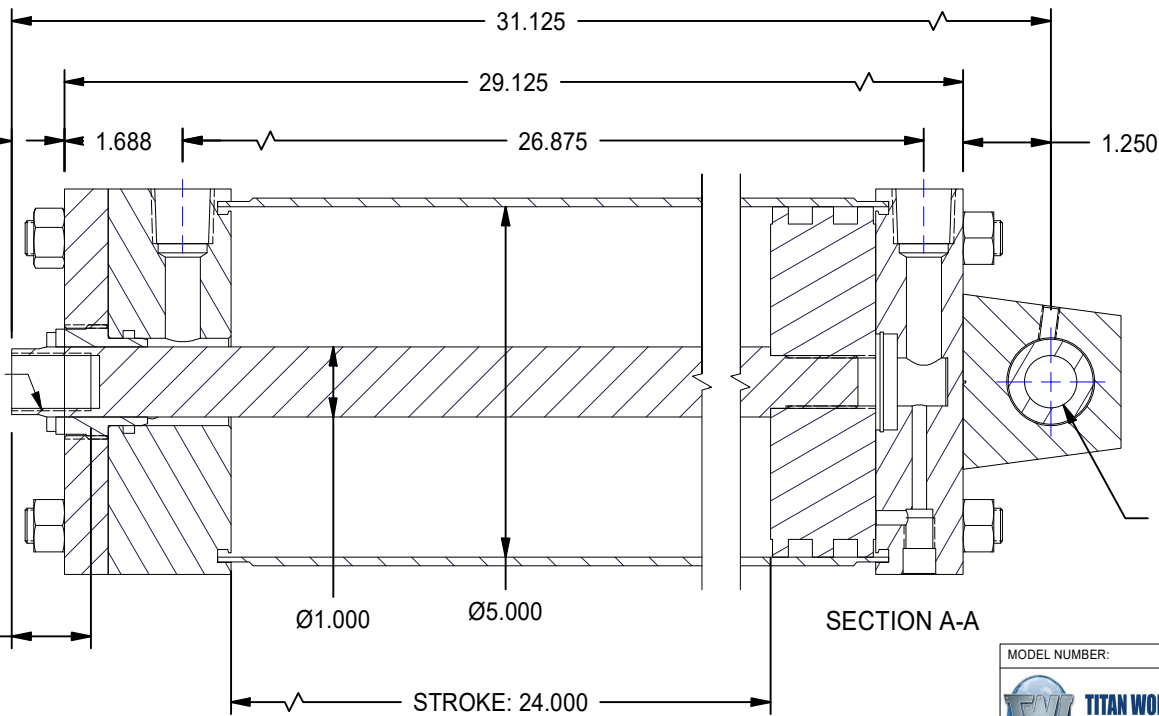

1

2

A

A

B

B

MODEL NUMBER:

TITAN WORLDWIDE INC.

701 MONTREAL STREET
THUNDER BAY, ON
P7E 3P-2
CANADA
TEL: 807-474-5337
FAX: 807-423-5692
www.titanworldwide.com

| | | | |
|-----------------------------|---------------|-----------|--------------------------|
| PROJECT/CUSTOMER INFO: | | DSGND: | DATE: 2013-03-07 |
| | | CAPACITY: | 250 PSI |
| | | WEIGHT: | 63.266 lbmass |
| SHEET SIZE: A | SHEET: 1 OF 1 | FILENAME: | TRP5.00MP5LU14X24.00.idw |
| TITLE: TRP5.00MP5LU14X24.00 | | | |
| DRAWING No: | | | REVISION: |