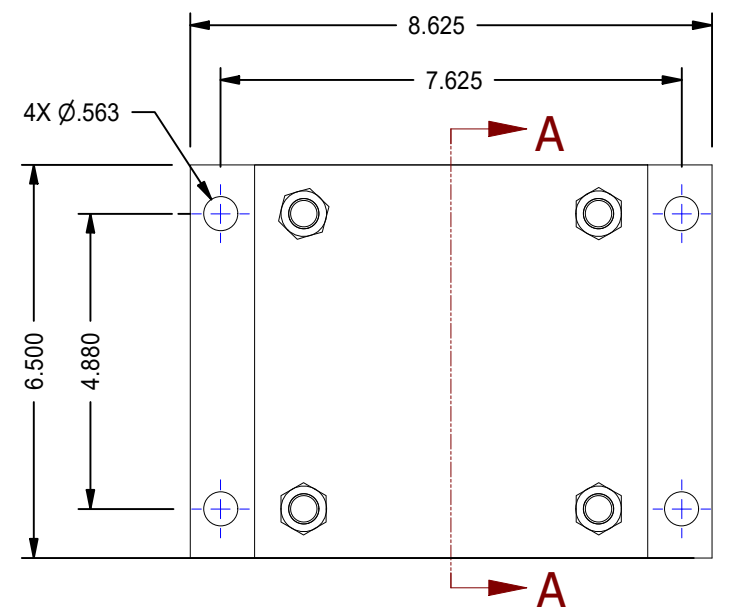

1.937

11.750

9.126

SECTION A-A

Ø1.375

Ø6.000

1-14 UNS - 2A

STROKE: 6.000

A

A

B

B

1

2

DATE	INTL	DESCRIPTION	REV

MODEL NUMBER:		PROJECT/CUSTOMER INFO:		DSGND:	DATE: 2013-03-07
 TITAN WORLDWIDE INC. <small>31 Year ISO 9001 Clear fluid or gaseous, in case of power. One that stands out for greatness of achievement!</small>		CAPACITY: 250 PSI		FILENAME: TRP6.00MF1LU14X6.00.idw	
		WEIGHT: 71.403 lbmass		SHEET: A SHEET: 1 OF 1	
701 MONTREAL STREET THUNDER BAY, ON P7E 3P-2 CANADA TEL: 807-474-5337 FAX: 807-623-5692 www.titanworldwide.com		TITLE: TRP6.00MF1LU14X6.00		DRAWING No:	
				REVISION:	