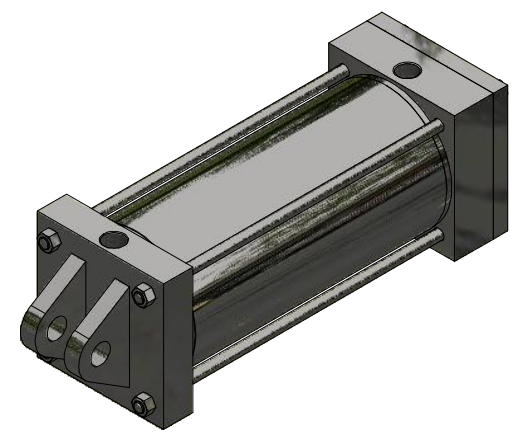

1

2

A

A

B

B

1

2

MODEL NUMBER:		PROJECT/CUSTOMER INFO:		DSGND:	DATE: 2013-03-07	
 TITAN WORLDWIDE INC. <small>75 ton 5000 LBS. Clear that all weights, in case of power. One that stands out for greatness of achievement!</small>		CAPACITY: 250 PSI		WEIGHT: 78.934 lbmass		
		SHEET: A SHEET: 1 OF 1 FILENAME: TRP6.00MP1LU14X12.00.idw		TITLE: TRP6.00MP1LU14X12.00		
701 MONTREAL STREET THUNDER BAY, ON P7E 3P-2 CANADA TEL: 807-474-5337 FAX: 807-423-5692 www.titanworldwide.com				DRAWING No:		REVISION: