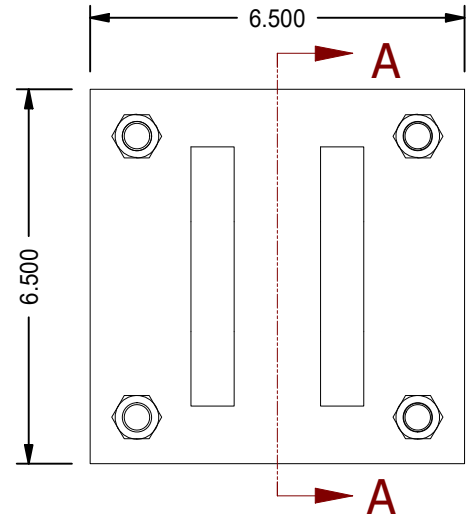

1

2

A

A

B

B

1

2

MODEL NUMBER:		PROJECT/CUSTOMER INFO:		DSGND:	DATE: 2013-03-07	
 TITAN WORLDWIDE INC. <small>75 ton 5000 LBS. Clear that all weights, in case of power. One that stands out for greatness of achievement!</small>		CAPACITY: 250 PSI		WEIGHT: 78.934 lbmass		
		SHEET: A SHEET: 1 OF 1 FILENAME: TRP6.00MP1LU14X12.00.idw		TITLE: TRP6.00MP1LU14X12.00		
701 MONTREAL STREET THUNDER BAY, ON P7E 3P-2 CANADA TEL: 807-474-5337 FAX: 807-423-5692 www.titanworldwide.com				DRAWING No:		REVISION: