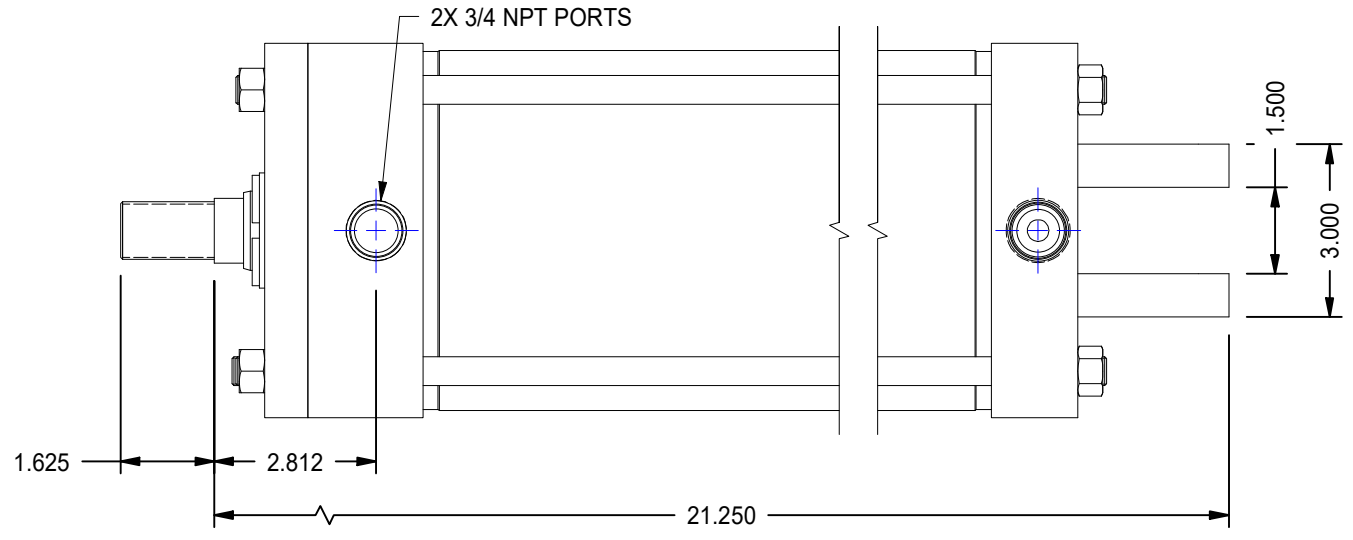

1

2

A

A

B

B

1

2

MODEL NUMBER:		PROJECT/CUSTOMER INFO:		DSGND:	DATE: 2013-03-07	
TITAN WORLDWIDE INC. 75 ton 5000 LBS. Clear that all weights, in case of power. One that stands out for greatness of achievement!		CAPACITY: 250 PSI		WEIGHT: 78.934 lbmass		
		SHEET: A SHEET: 1 OF 1 FILENAME: TRP6.00MP1LU14X12.00.idw		TITLE: TRP6.00MP1LU14X12.00		
701 MONTREAL STREET THUNDER BAY, ON P7E 3P-2 CANADA TEL: 807-474-5337 FAX: 807-423-5692 www.titanworldwide.com				DRAWING No:		REVISION:

DATE	INTL	DESCRIPTION	REV