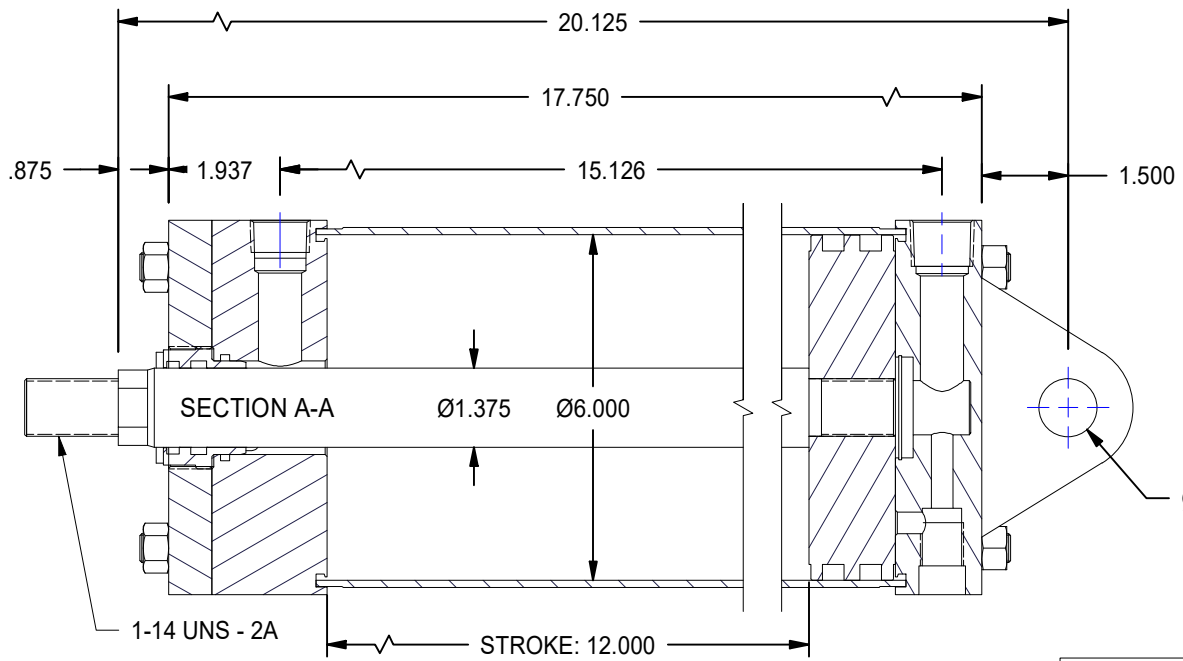

1

2

A

A

B

B

1

2

MODEL NUMBER:		PROJECT/CUSTOMER INFO:		DSGND:	DATE: 2013-03-07	
 TITAN WORLDWIDE INC. <small>75 ton 5000 LBS. Clear that all weights, in case of power. One that stands out for greatness of achievement!</small>		CAPACITY: 250 PSI		WEIGHT: 78.934 lbmass		
		SHEET: A SHEET: 1 OF 1 FILENAME: TRP6.00MP1LU14X12.00.idw		TITLE: TRP6.00MP1LU14X12.00		
701 MONTREAL STREET THUNDER BAY, ON P7E 3P-2 CANADA TEL: 807-474-5337 FAX: 807-423-5692 www.titanworldwide.com				DRAWING No:		REVISION:

DATE	INTL	DESCRIPTION	REV