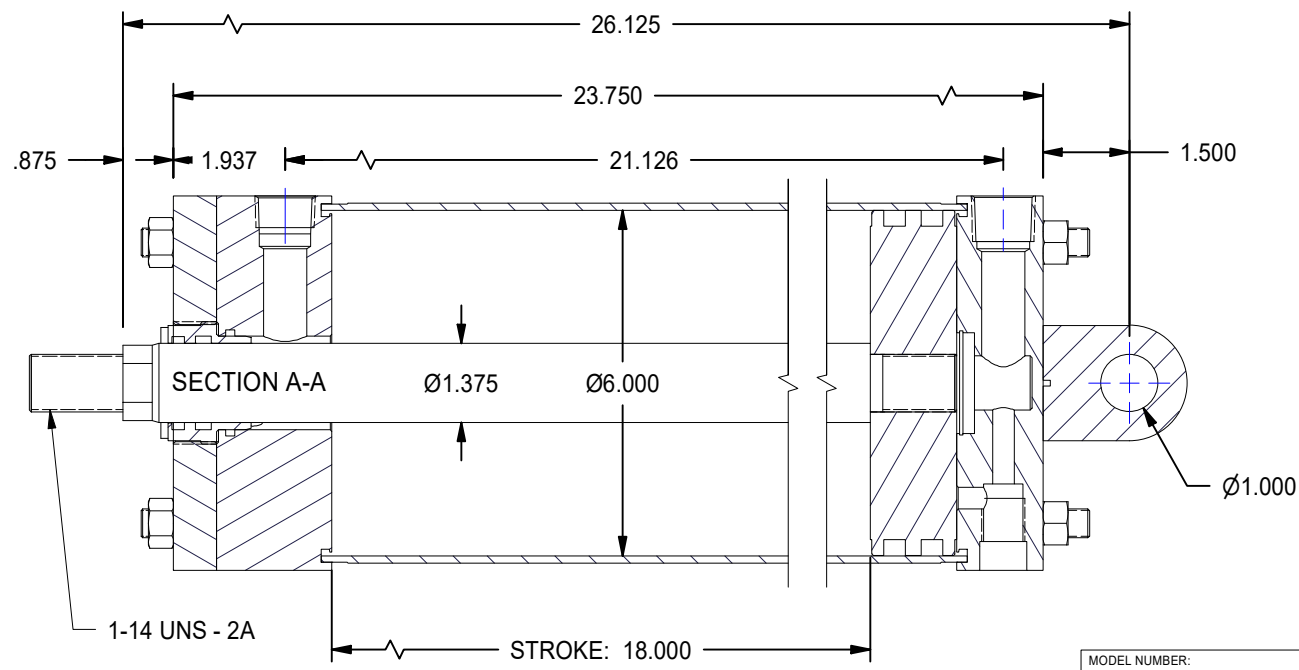

1

2

A

A

B

B

2X 3/4 NPT PORTS

MODEL NUMBER:		PROJECT/CUSTOMER INFO:		DSGND:	DATE: 2013-03-07
 <b>TITAN WORLDWIDE INC.</b> <small>25 ton 5000 LBS. Clear limit on capacity, in case of power. One that stands out for greatness of achievement!</small> PHONE: 807-474-5337 FAX: 807-623-5692 EMAIL: info@titanworldwide.com WEB: www.titanworldwide.com		CAPACITY:	250 PSI	SHEET SIZE: A SHEET: 1 OF 1 FILENAME: TRP6.00MP3LU14X18.00.idw	
		WEIGHT:	85.749 lbmass	TITLE: TRP6.00MP3LU14X18.00	
701 MONTREAL STREET THUNDER BAY, ON P7E 3P-2 CANADA TEL: 807-474-5337 FAX: 807-623-5692 www.titanworldwide.com				DRAWING No:	
					REVISION:

DATE	INTL	DESCRIPTION	REV

1

2