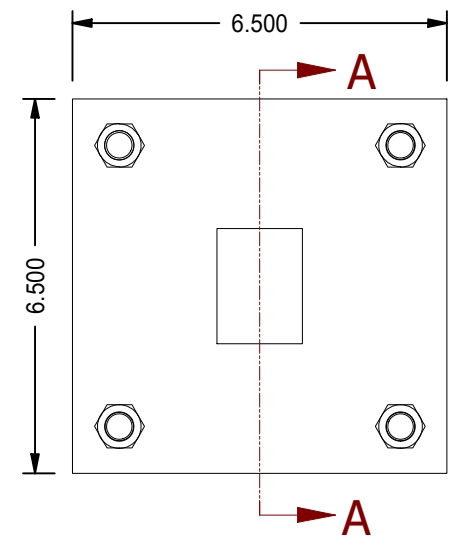

1

2

A

A

B

B

2X 3/4 NPT PORTS

MODEL NUMBER:		PROJECT/CUSTOMER INFO:		DSGND:	DATE: 2013-03-07
 <b>TITAN WORLDWIDE INC.</b> <small>25 ton 5000 LBS. Clear limit on capacity, in case of power. One that stands out for greatness of achievement!</small> PHONE: 807-474-5337 FAX: 807-623-5692 EMAIL: info@titanworldwide.com WEB: www.titanworldwide.com		CAPACITY:	250 PSI	SHEET SIZE: A SHEET: 1 OF 1 FILENAME: TRP6.00MP3LU14X18.00.idw	
		WEIGHT:	85.749 lbmass	TITLE: TRP6.00MP3LU14X18.00	
701 MONTREAL STREET THUNDER BAY, ON P7E 3P-2 CANADA TEL: 807-474-5337 FAX: 807-623-5692 www.titanworldwide.com				DRAWING No:	
					REVISION:

DATE	INTL	DESCRIPTION	REV

1

2