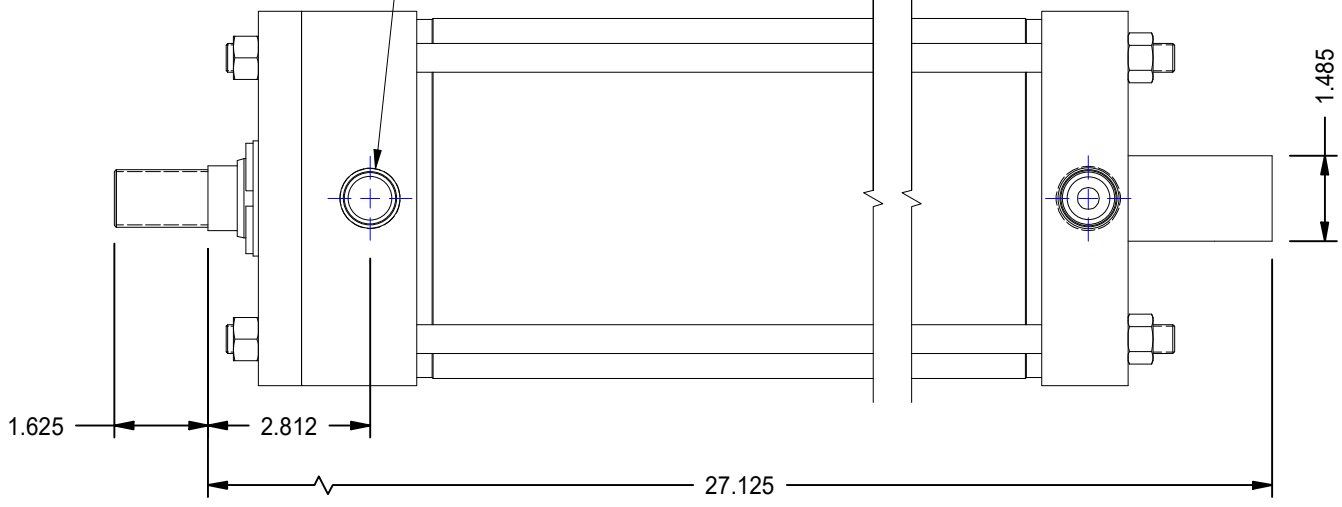

1

2

A

A

B

B

2X 3/4 NPT PORTS

MODEL NUMBER:		PROJECT/CUSTOMER INFO:		DSGND:	DATE: 2013-03-07
 <b>TITAN WORLDWIDE INC.</b> <small>25 ton 5000 LBS. Clear limit on capacity, in case of power. One that stands out for greatness of achievement!</small> PHONE: 807-474-5337 FAX: 807-623-5692 EMAIL: info@titanworldwide.com WEB: www.titanworldwide.com		CAPACITY:	250 PSI	SHEET SIZE: A SHEET: 1 OF 1 FILENAME: TRP6.00MP3LU14X18.00.idw	
		WEIGHT:	85.749 lbmass	TITLE: TRP6.00MP3LU14X18.00	
701 MONTREAL STREET THUNDER BAY, ON P7E 3P-2 CANADA TEL: 807-474-5337 FAX: 807-623-5692 www.titanworldwide.com				DRAWING No:	
					REVISION:

DATE	INTL	DESCRIPTION	REV

1

2